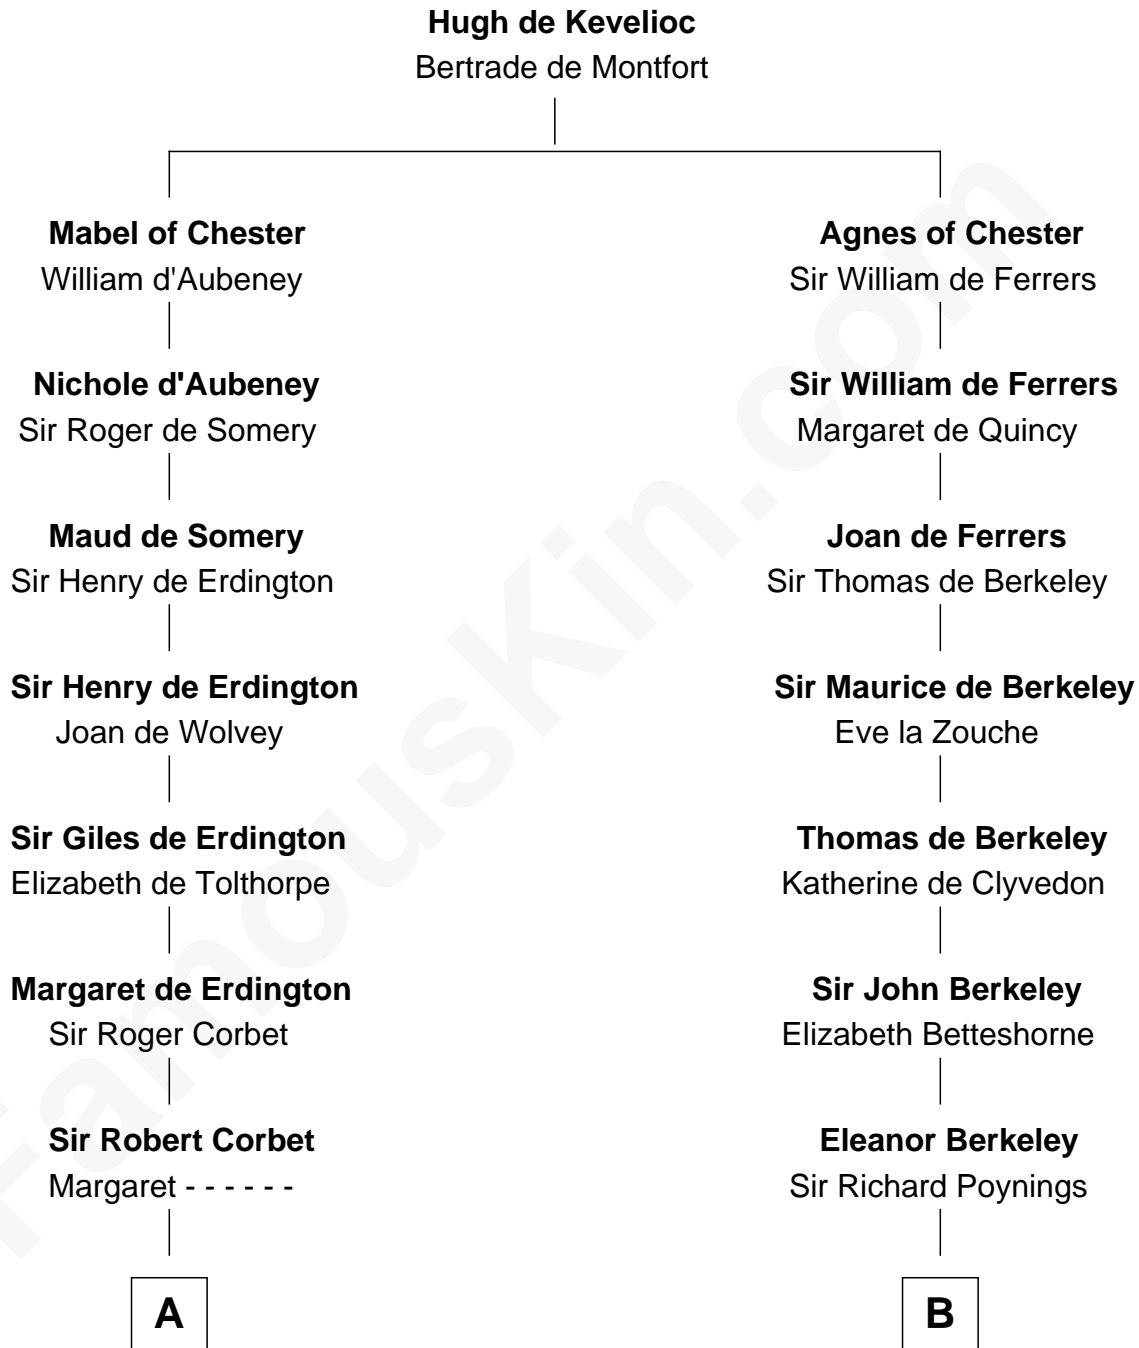

**FamousKin.com**  
**Relationship Chart of**  
**James Russell Lowell**  
*American "Fireside" Poet*

**17th cousin 3 times removed of**

**Thomas Nelson**  
*Signer of the Declaration of Independence*

**C**

James Russell  
Katharine Graves

Rebecca Russell  
John Lowell

Rev. Charles Lowell  
Harriet Brackett Spence

James Russell Lowell  
*American "Fireside" Poet*

FamousKin.com