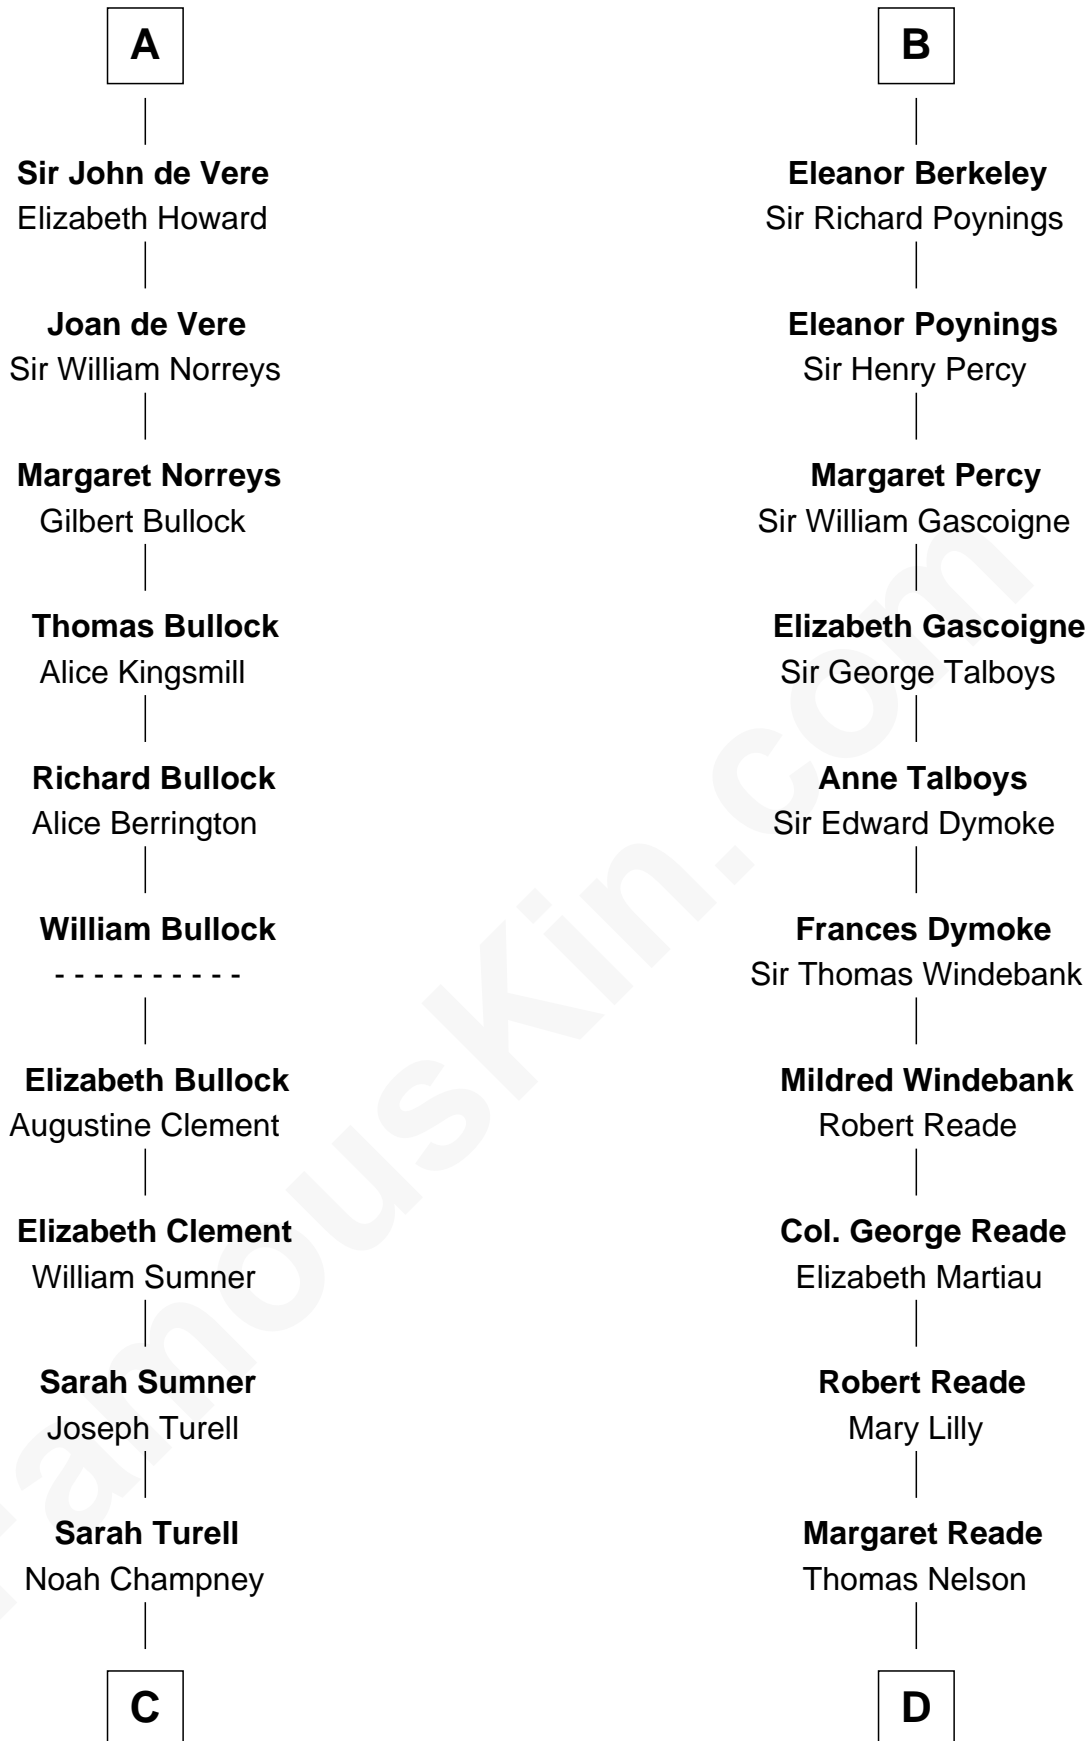

FamousKin.com
Relationship Chart of
James Russell Lowell
American "Fireside" Poet

18th cousin 2 times removed of

Thomas Nelson
Signer of the Declaration of Independence

C

Sarah Champney

Rev. John Lowell

John Lowell