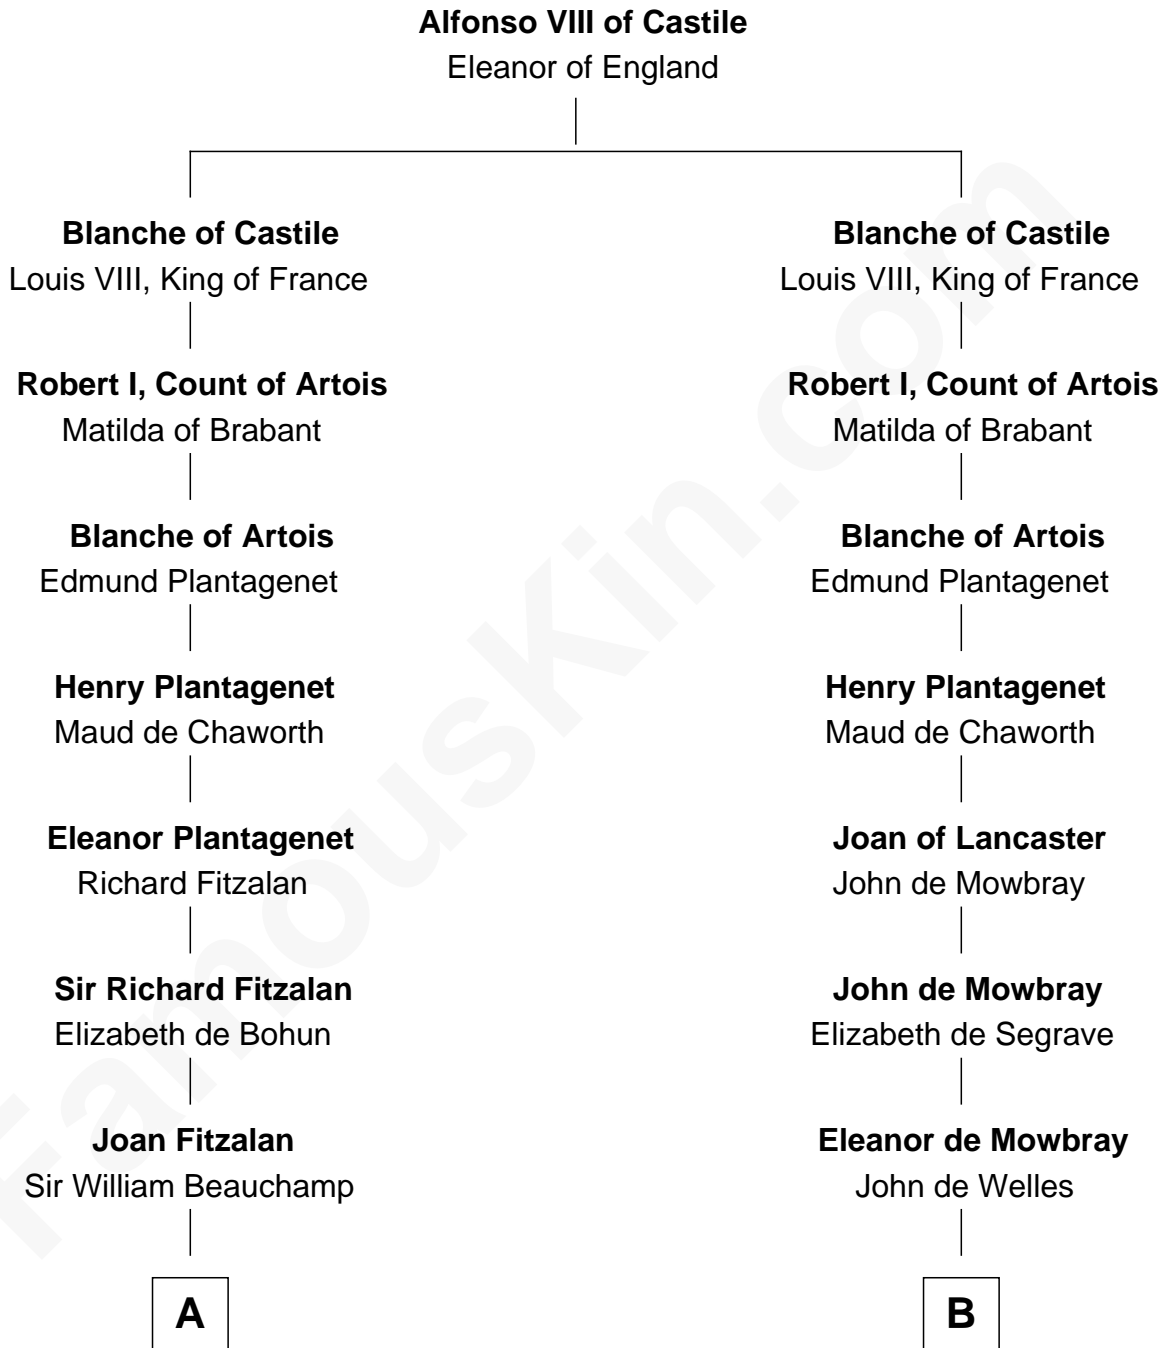

FamousKin.com
Relationship Chart of
James Russell Lowell
American "Fireside" Poet

18th cousin 3 times removed of

Thomas Nelson
Signer of the Declaration of Independence

C

Rebecca Chambers

Daniel Russell

James Russell