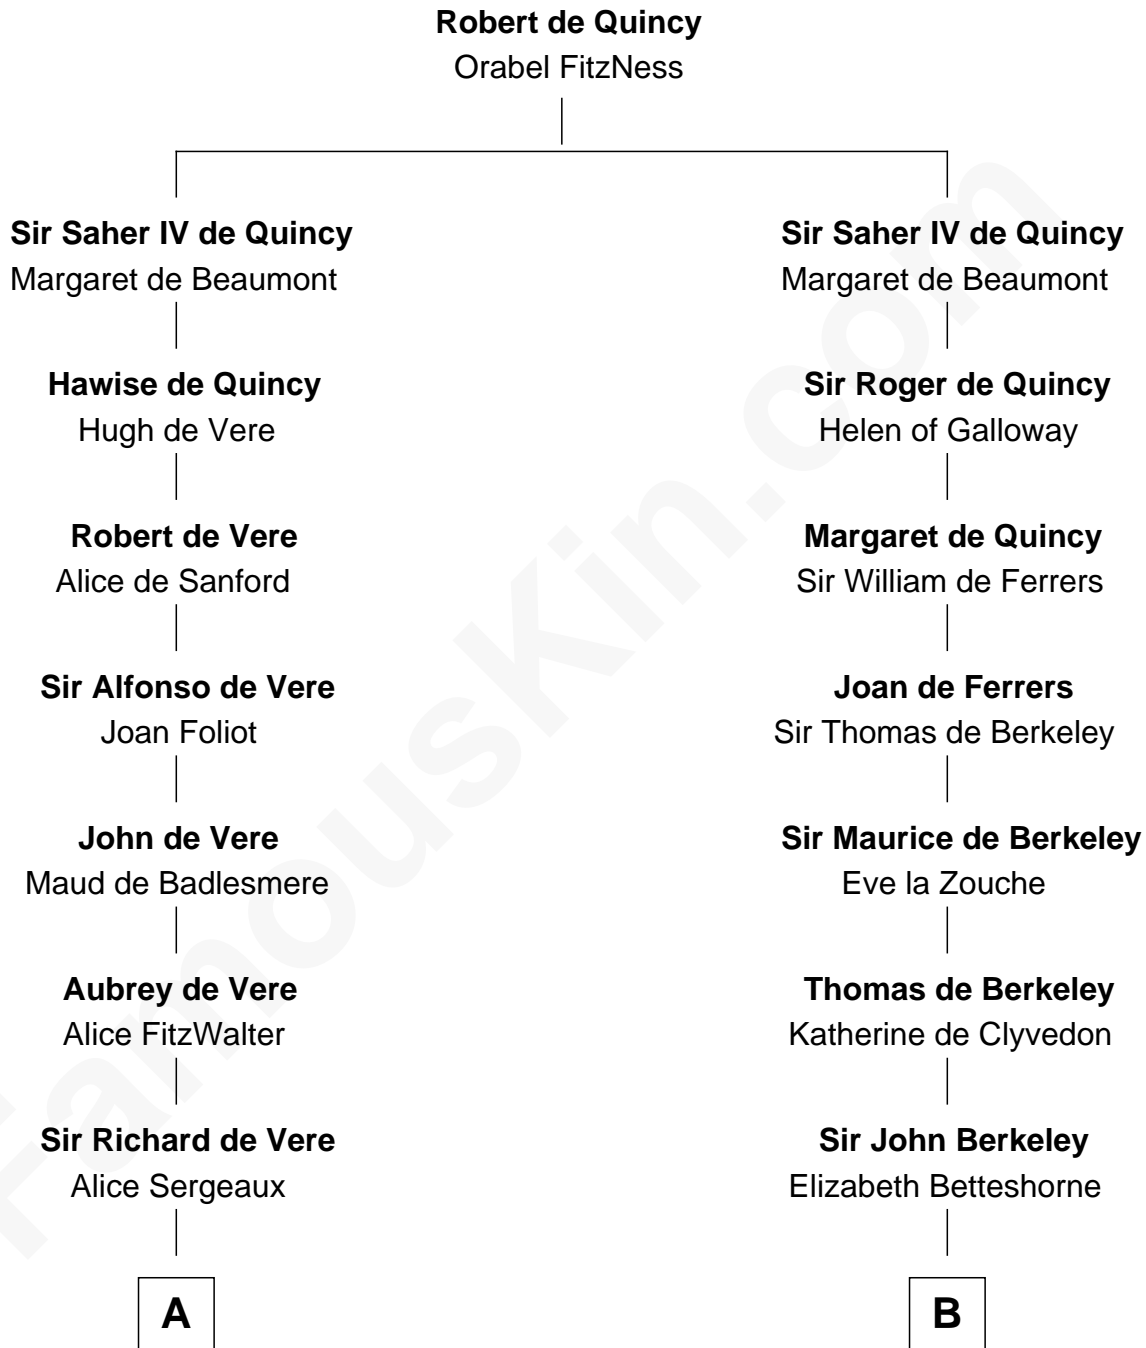

FamousKin.com
Relationship Chart of
James Russell Lowell
American "Fireside" Poet

18th cousin 2 times removed of

Thomas Nelson
Signer of the Declaration of Independence

C

Sarah Champney

Rev. John Lowell

John Lowell