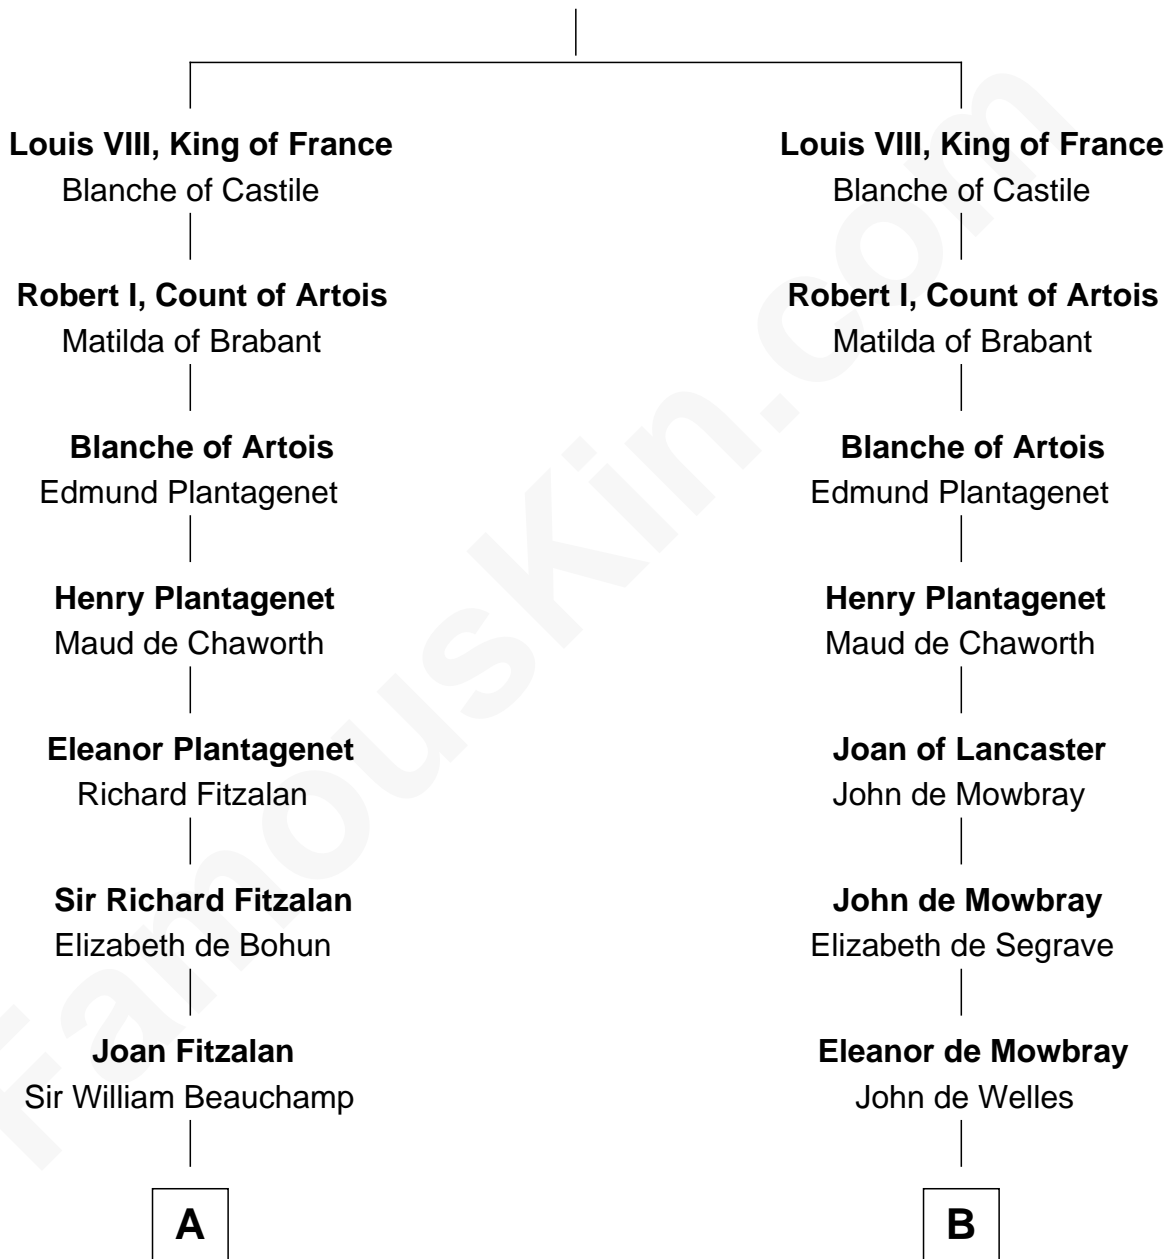

**FamousKin.com**  
**Relationship Chart of**  
**James Russell Lowell**  
*American "Fireside" Poet*

**18th cousin 3 times removed of**

**Thomas Nelson**  
*Signer of the Declaration of Independence*

**Philip II Auguste, King of France**  
 Isabella of Hainault

**C**

**Rebecca Chambers**

Daniel Russell

**James Russell**

Katharine Graves

**Rebecca Russell**

John Lowell

**Rev. Charles Lowell**