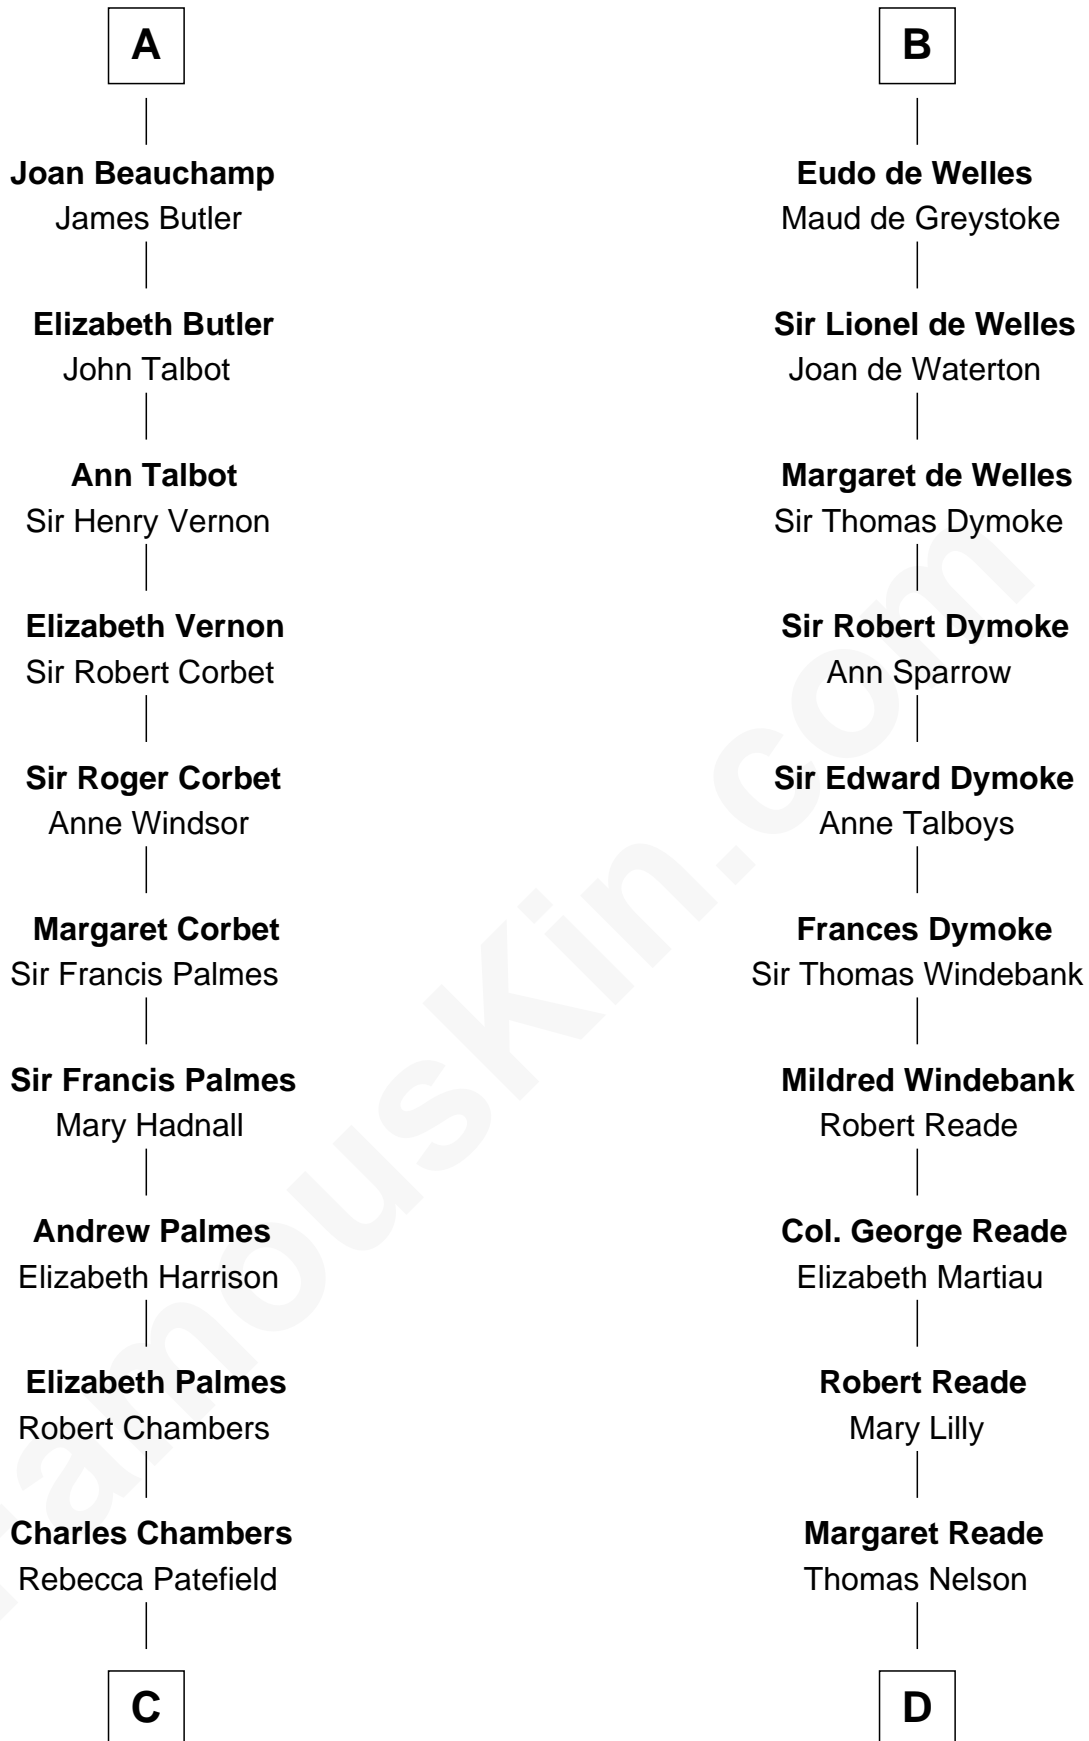

**FamousKin.com**  
**Relationship Chart of**  
**James Russell Lowell**  
*American "Fireside" Poet*

**18th cousin 3 times removed of**

**Thomas Nelson**  
*Signer of the Declaration of Independence*

**Philip II Auguste, King of France**  
 Isabella of Hainault

**C**

**Rebecca Chambers**

Daniel Russell

**James Russell**

Katharine Graves

**Rebecca Russell**

John Lowell

**Rev. Charles Lowell**