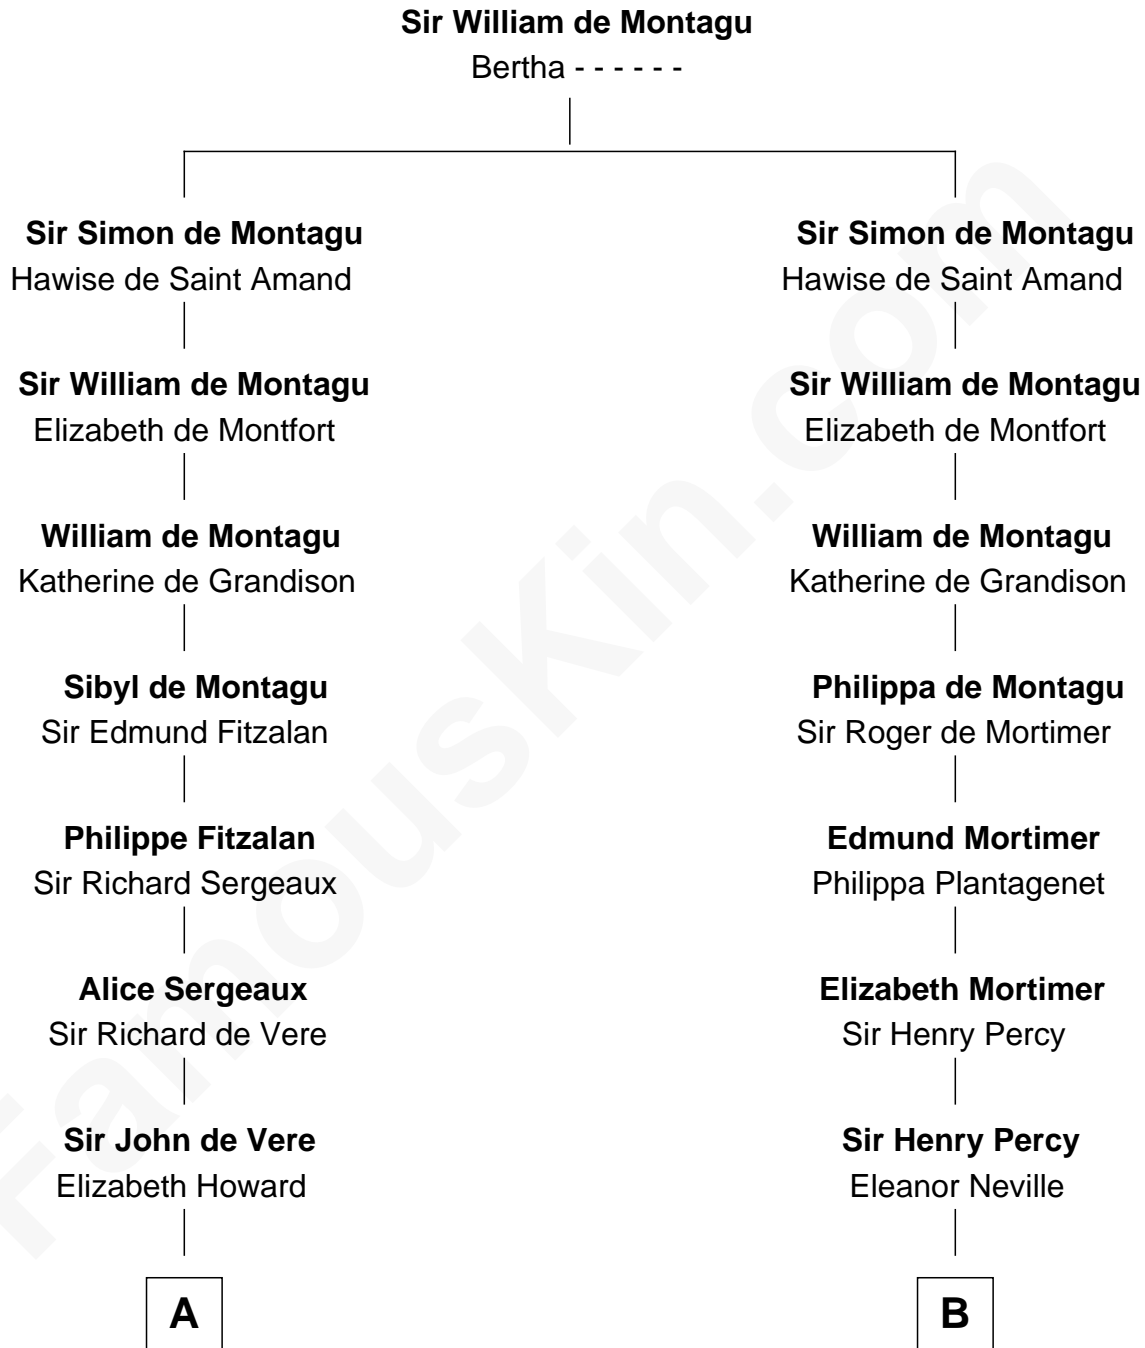

FamousKin.com
Relationship Chart of
James Russell Lowell
American "Fireside" Poet

17th cousin 2 times removed of

Thomas Nelson
Signer of the Declaration of Independence

C

—
John Lowell

Rebecca Russell

—
Rev. Charles Lowell

Harriet Brackett Spence

—
James Russell Lowell

American "Fireside" Poet

FamousKin.com