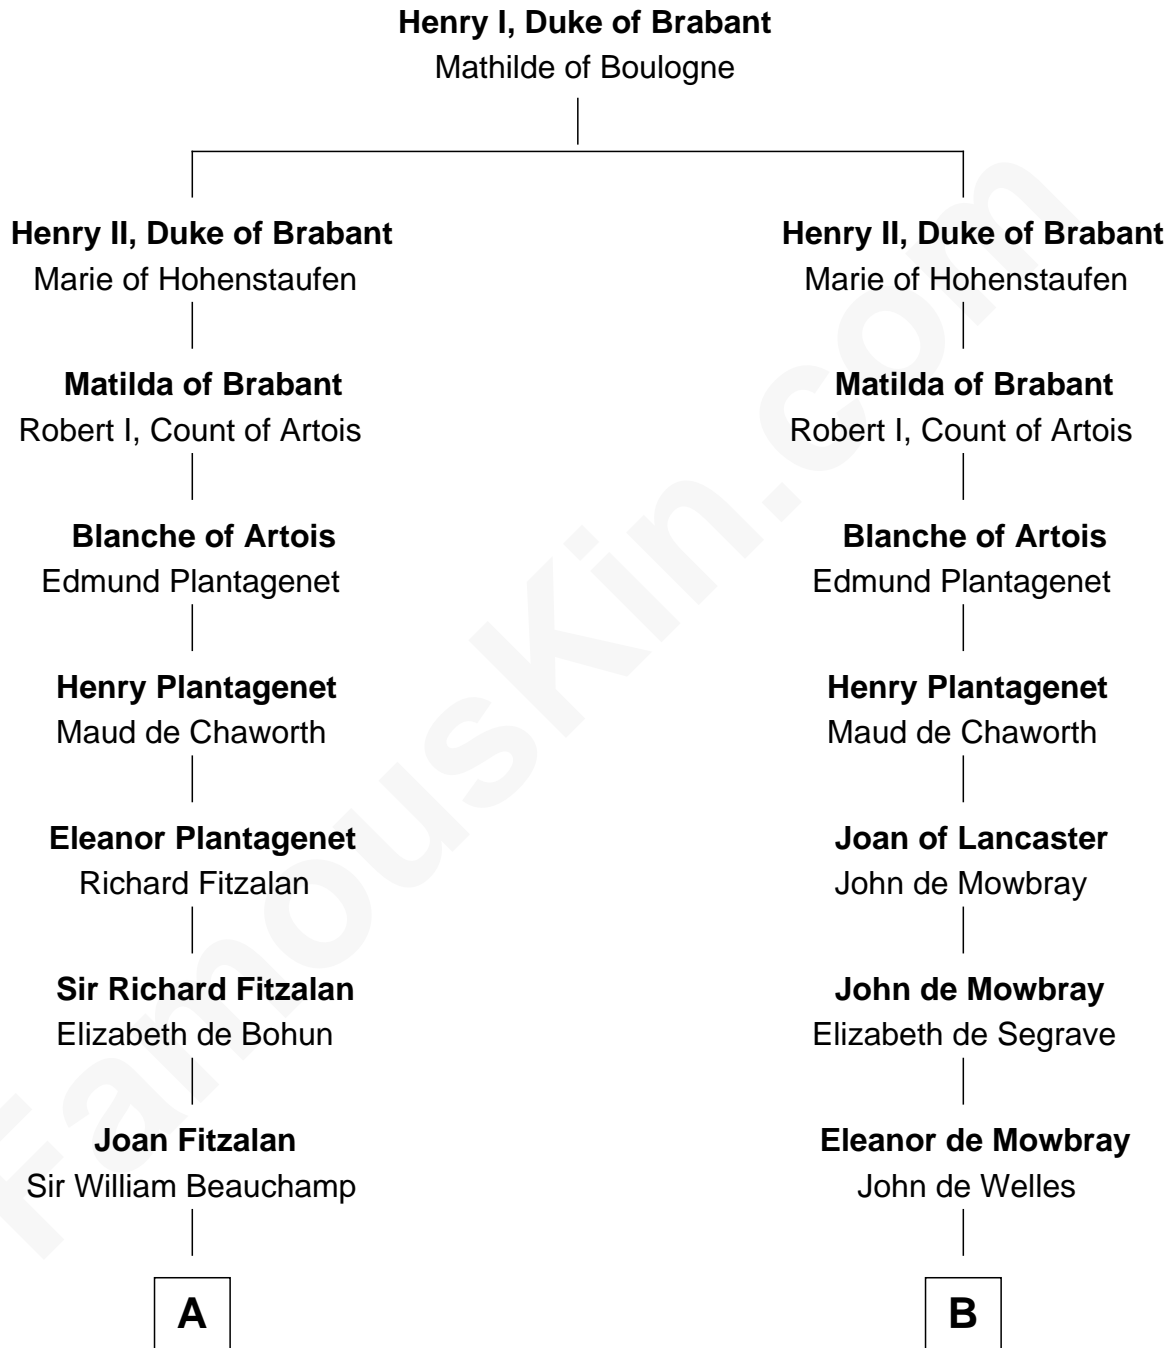

FamousKin.com
Relationship Chart of
James Russell Lowell
American "Fireside" Poet

18th cousin 3 times removed of

Thomas Nelson
Signer of the Declaration of Independence

C

Rebecca Chambers

Daniel Russell

James Russell

Katharine Graves

Rebecca Russell

John Lowell

Rev. Charles Lowell

Harriet Brackett Spence

James Russell Lowell

American "Fireside" Poet

D

William Nelson

Elizabeth Burwell

Thomas Nelson

Signer of Declaration of Independence

FamousKin.com