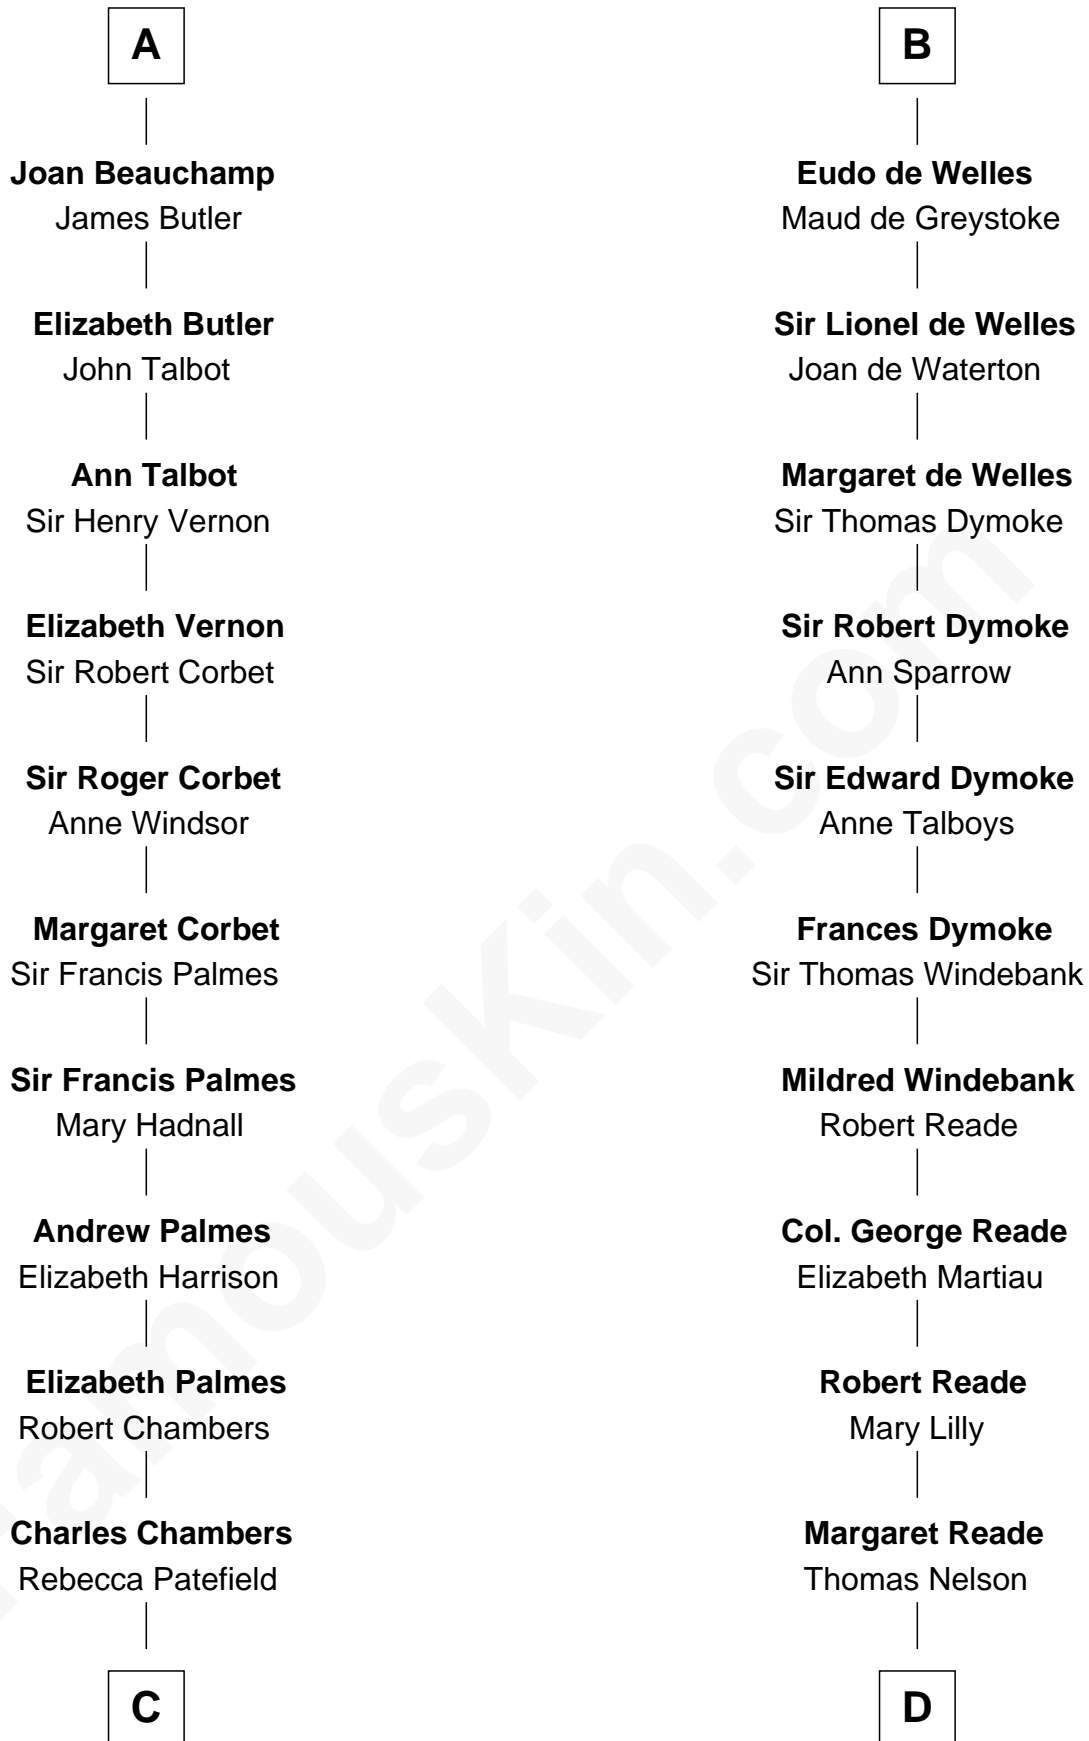

FamousKin.com
Relationship Chart of
James Russell Lowell
American "Fireside" Poet

18th cousin 3 times removed of

Thomas Nelson
Signer of the Declaration of Independence

C

Rebecca Chambers

Daniel Russell

James Russell