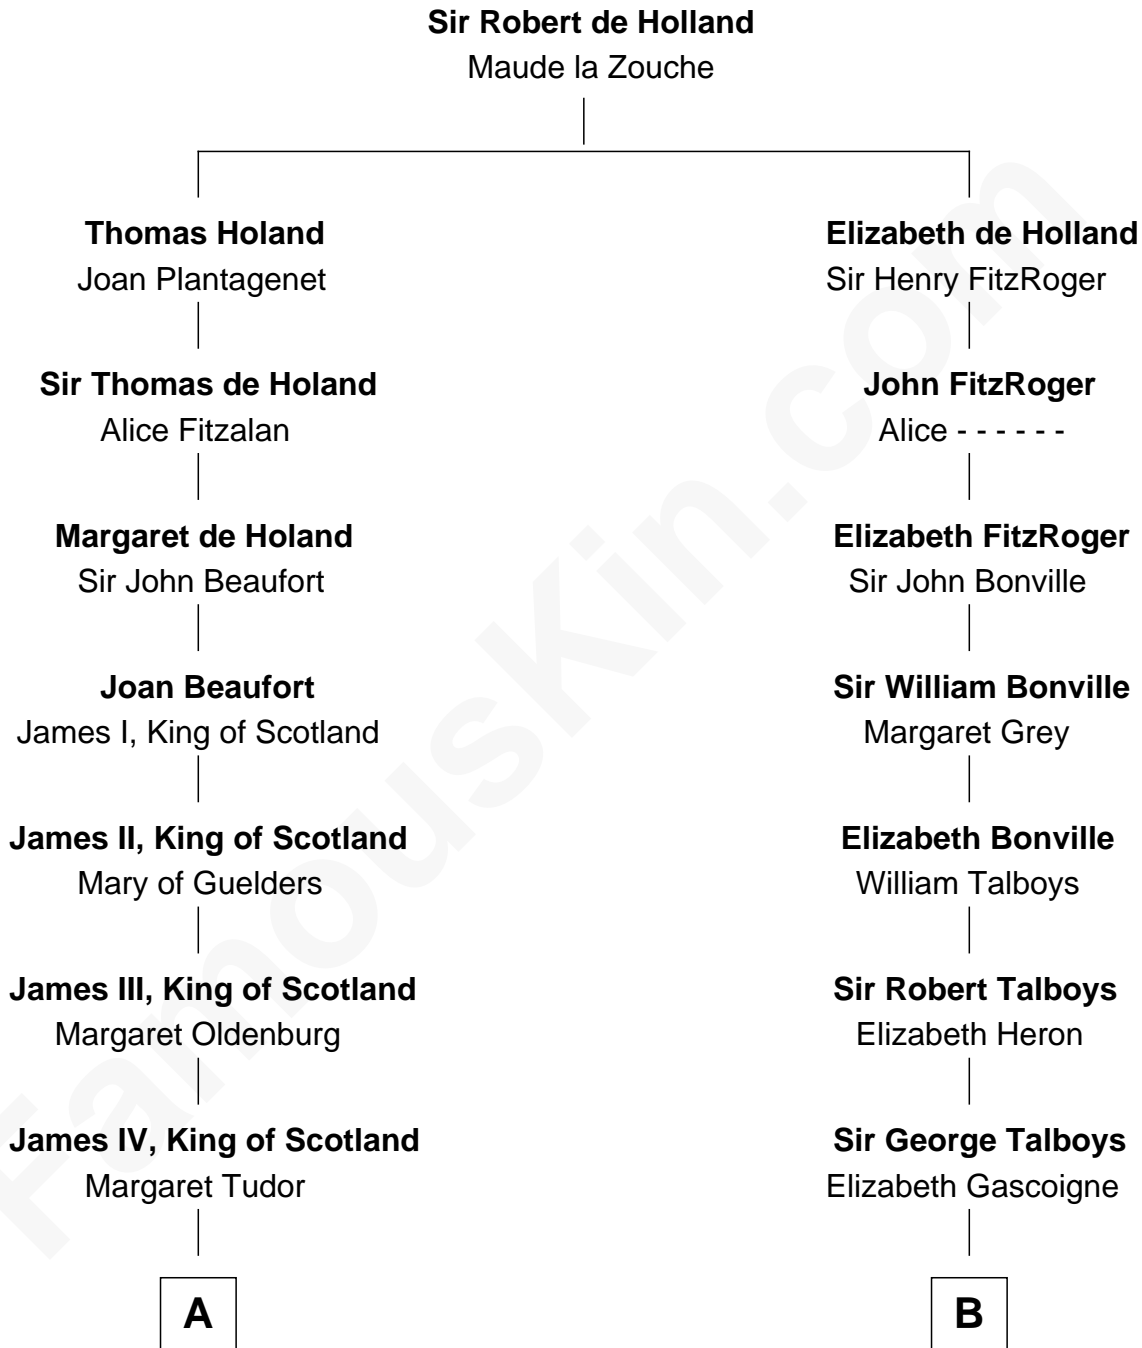

**FamousKin.com**  
**Relationship Chart of**  
**James Russell Lowell**  
*American "Fireside" Poet*

14th cousin 4 times removed of

**Thomas Nelson**  
*Signer of the Declaration of Independence*

C

Harriet Brackett Spence

Rev. Charles Lowell

James Russell Lowell

*American "Fireside" Poet*

FamousKin.com