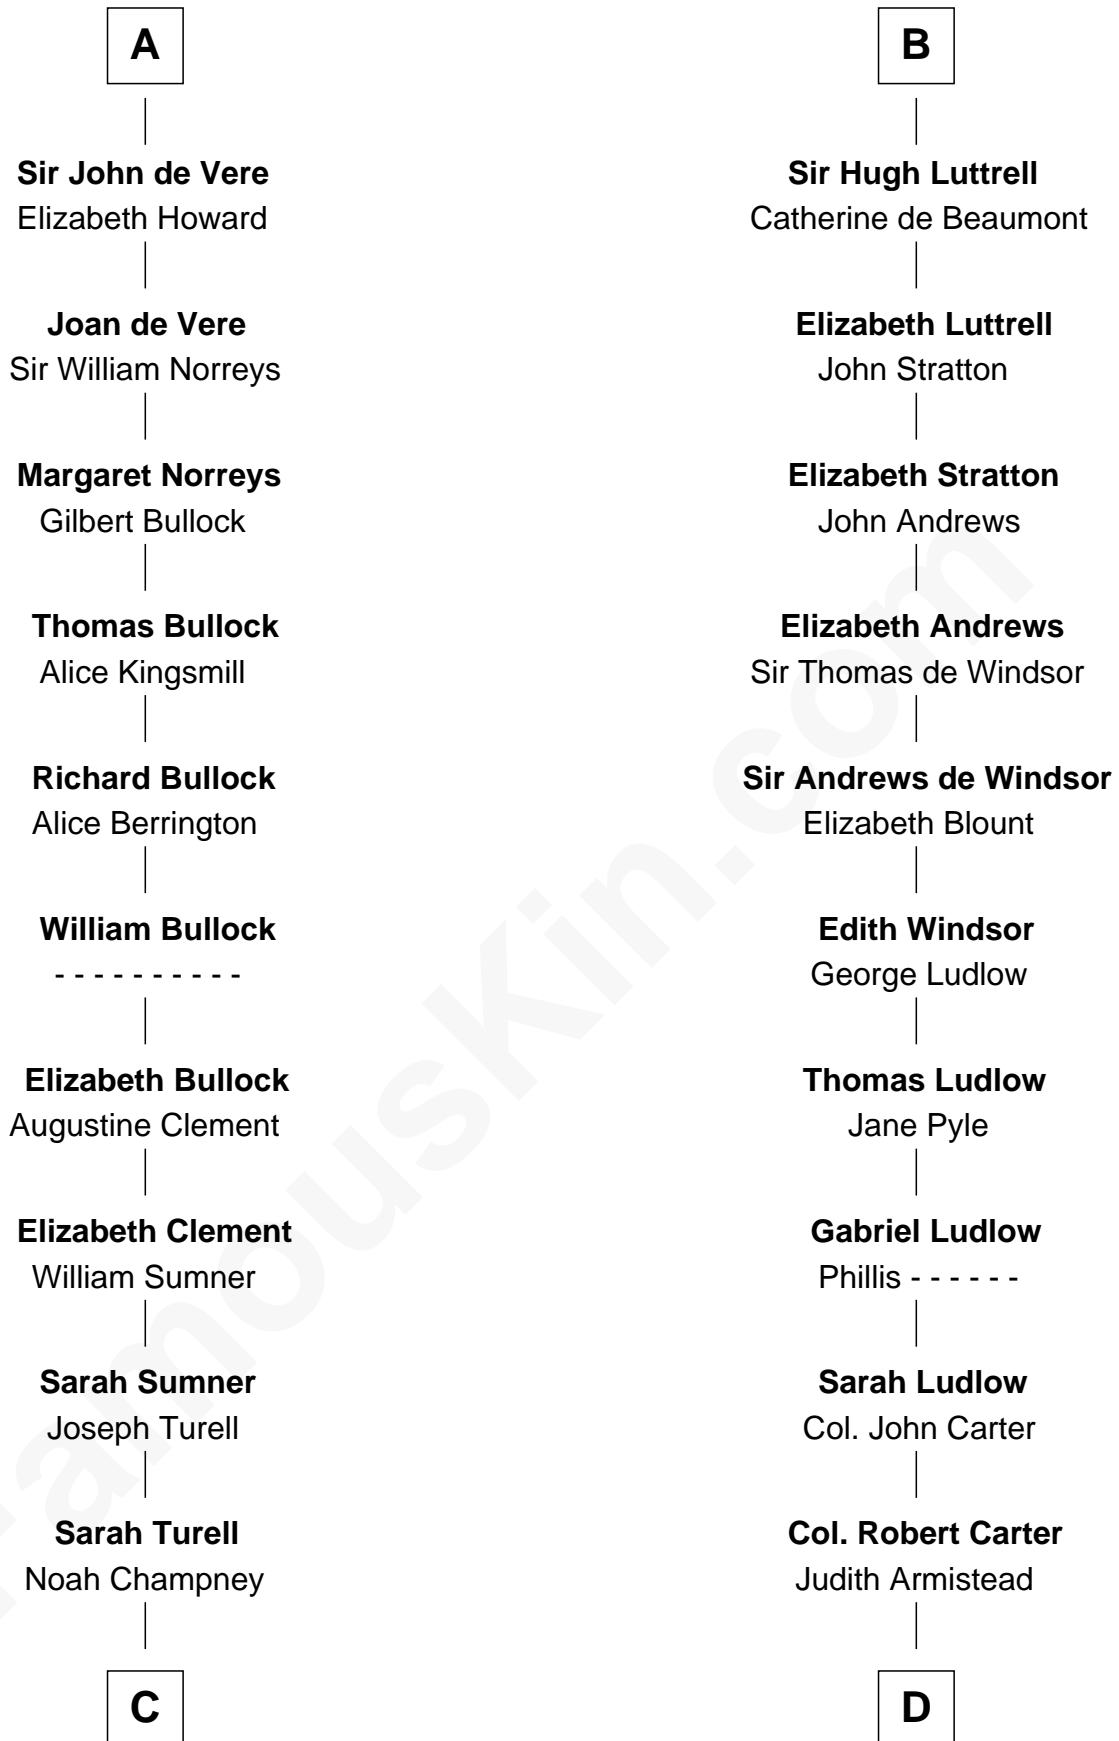

FamousKin.com
Relationship Chart of
James Russell Lowell
American "Fireside" Poet

19th cousin 1 time removed of

Thomas Nelson
Signer of the Declaration of Independence

C

Sarah Champney

Rev. John Lowell

John Lowell