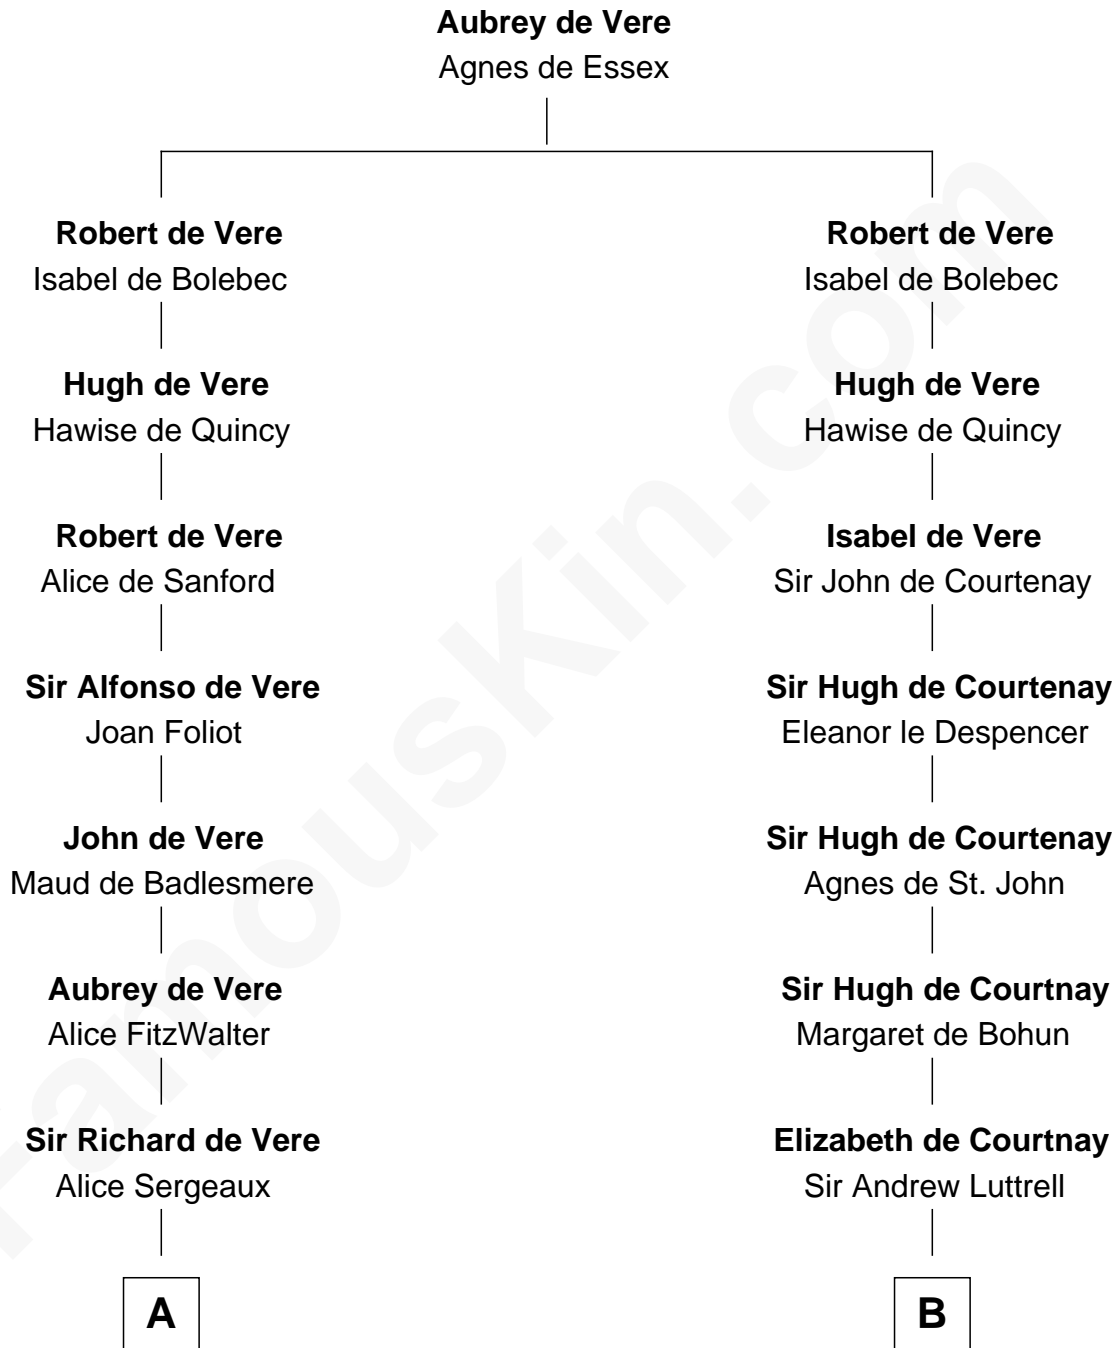

FamousKin.com
Relationship Chart of
James Russell Lowell
American "Fireside" Poet

19th cousin 1 time removed of

Thomas Nelson
Signer of the Declaration of Independence

C

Sarah Champney

Rev. John Lowell

John Lowell