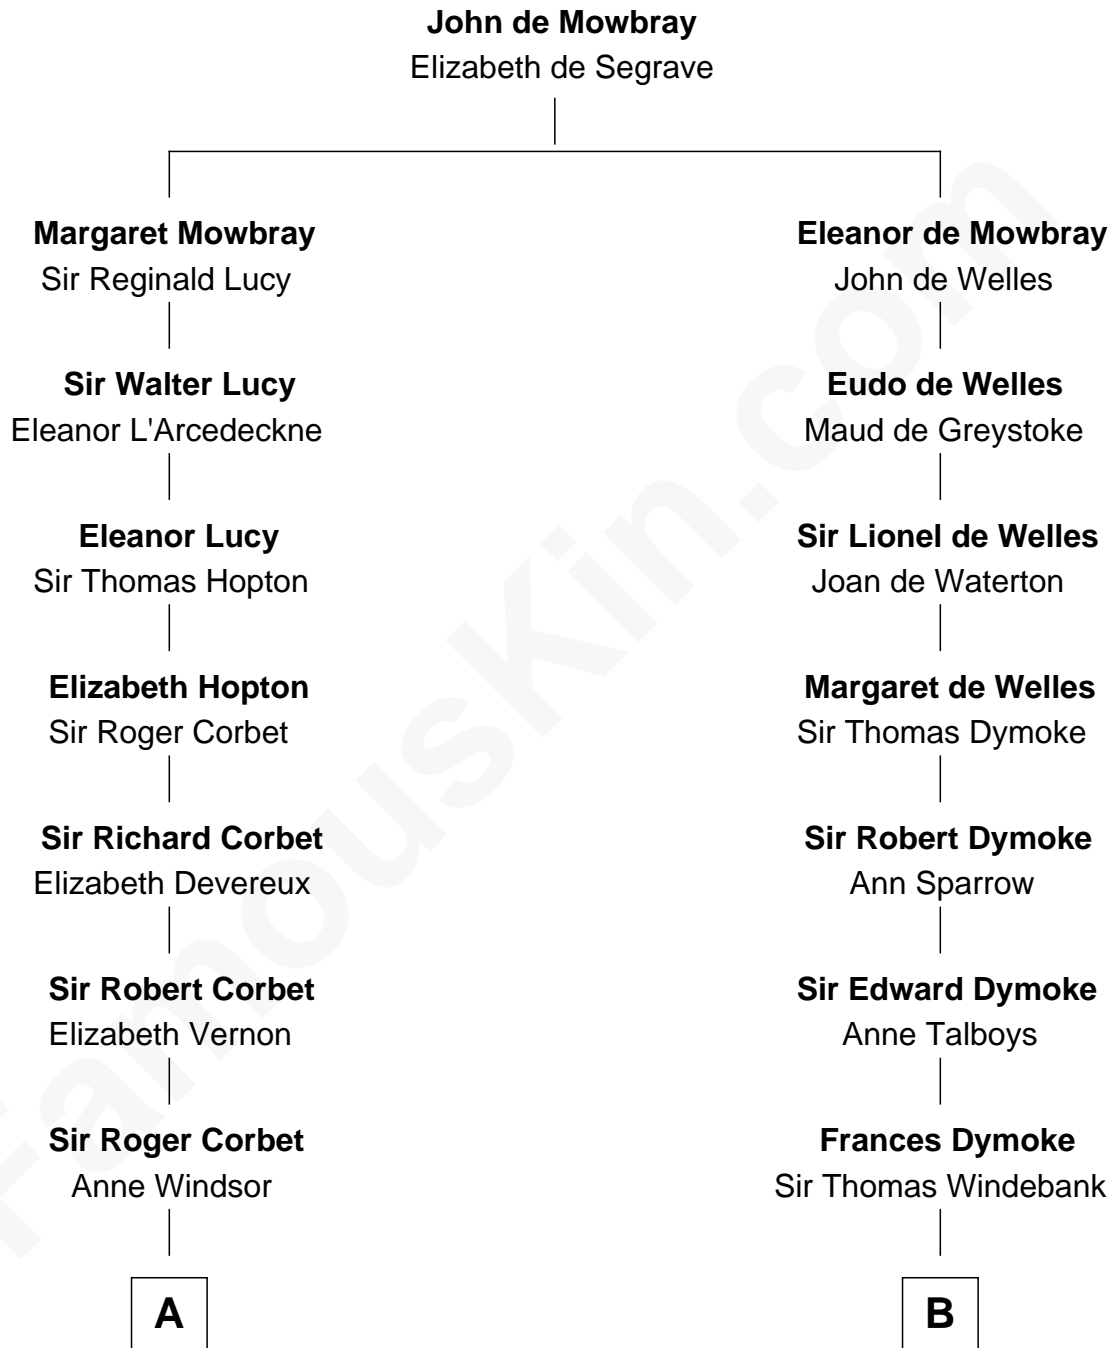

FamousKin.com
Relationship Chart of
James Russell Lowell
American "Fireside" Poet

12th cousin 4 times removed of

Thomas Nelson
Signer of the Declaration of Independence

A

Margaret Corbet
Sir Francis Palmes

Sir Francis Palmes
Mary Hadnall

Andrew Palmes
Elizabeth Harrison

Elizabeth Palmes
Robert Chambers

Charles Chambers
Rebecca Patefield

Rebecca Chambers
Daniel Russell

James Russell
Katharine Graves

Rebecca Russell
John Lowell