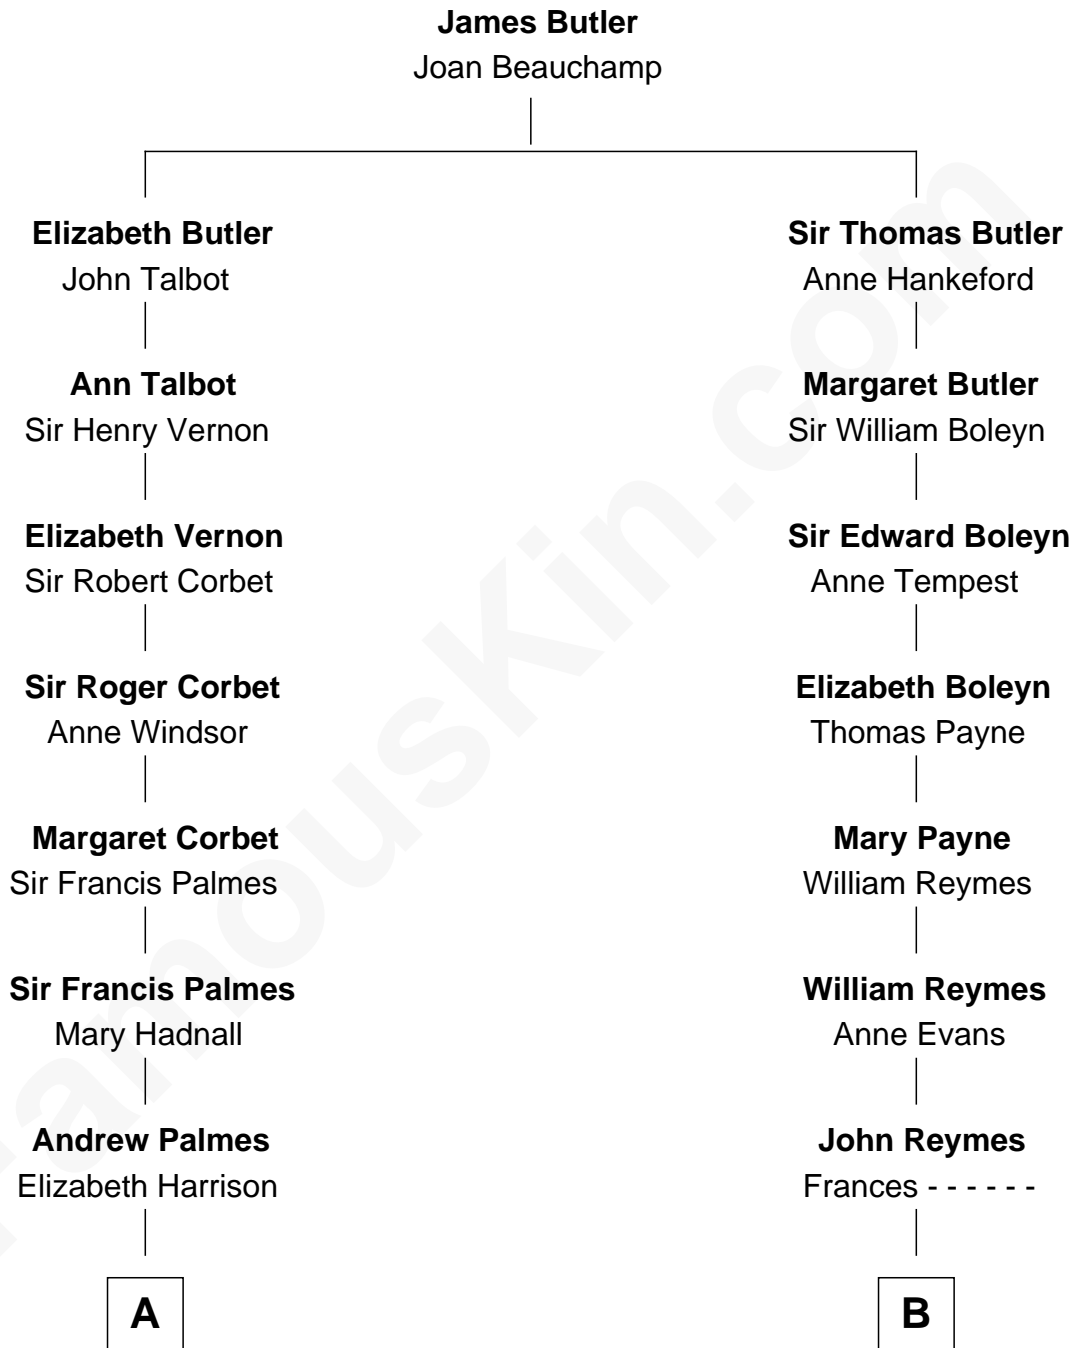

FamousKin.com
Relationship Chart of
James Russell Lowell
American "Fireside" Poet

11th cousin 2 times removed of

William Floyd
Signer of the Declaration of Independence

A

Elizabeth Palmes
Robert Chambers

Charles Chambers
Rebecca Patefield

Probable

Sarah Brewster
Jonathan Smith

Jonathan Smith
Elizabeth Platt

Tabitha Smith
Nicholl Floyd

William Floyd
Signer of Declaration of Independence