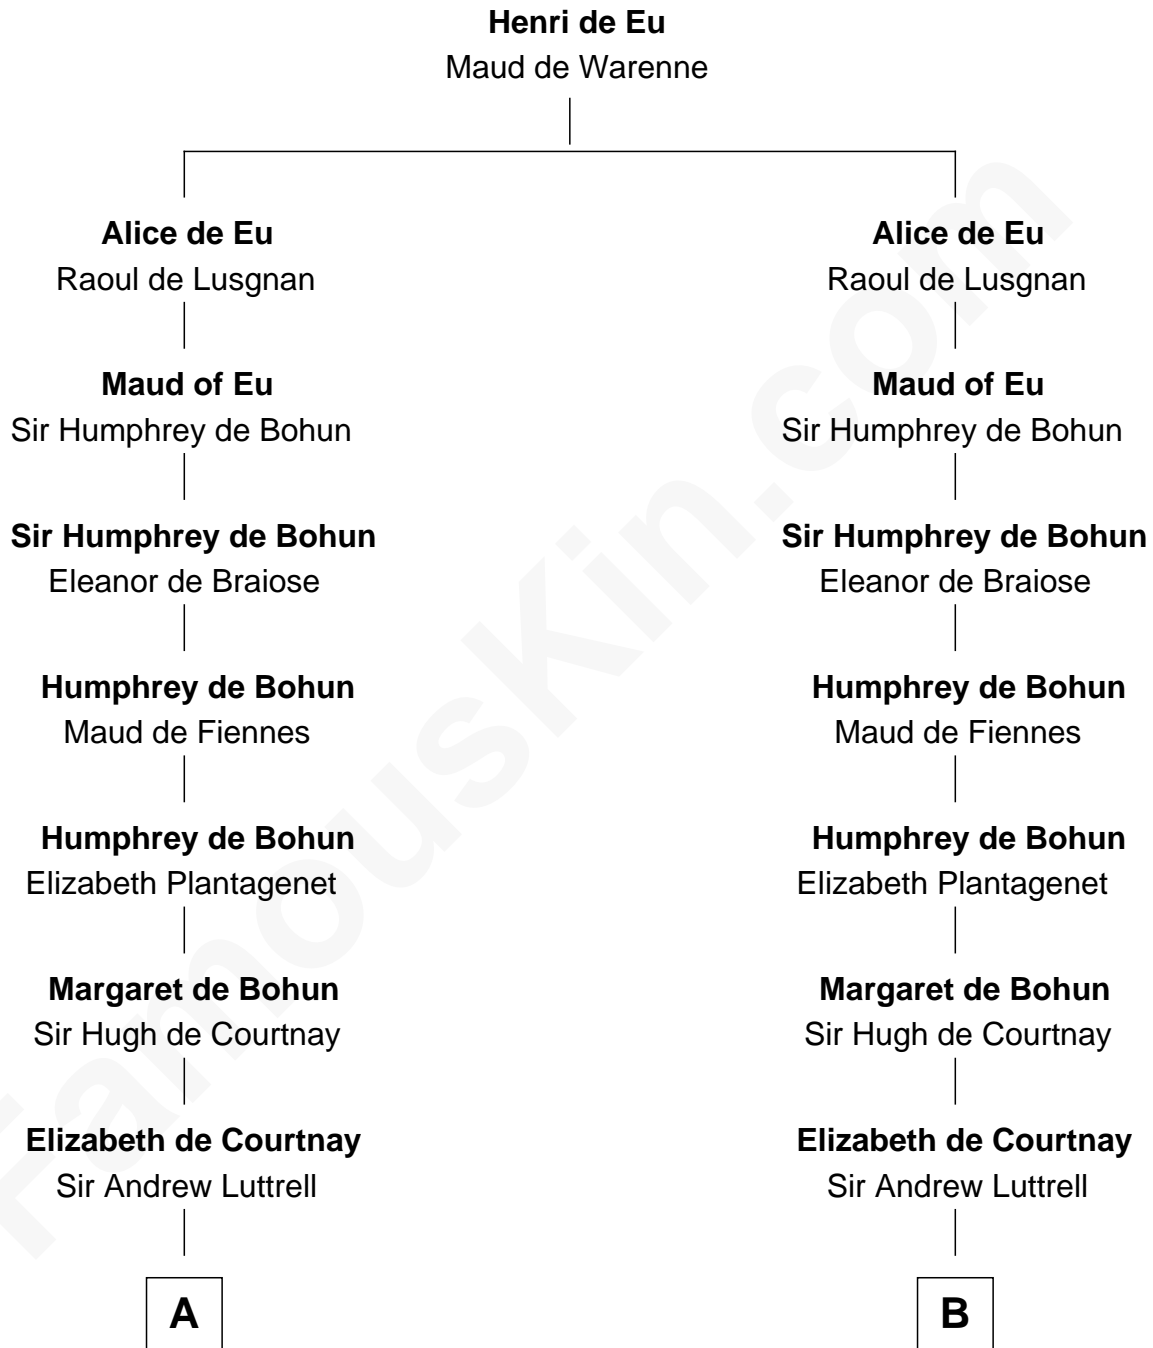

FamousKin.com
Relationship Chart of
James Russell Lowell
American "Fireside" Poet

19th cousin 2 times removed of

General William Whipple
Signer of the Declaration of Independence

C

Ebenezer Lowell
Elizabeth Shailer

General William Whipple
Signer of Declaration of Independence