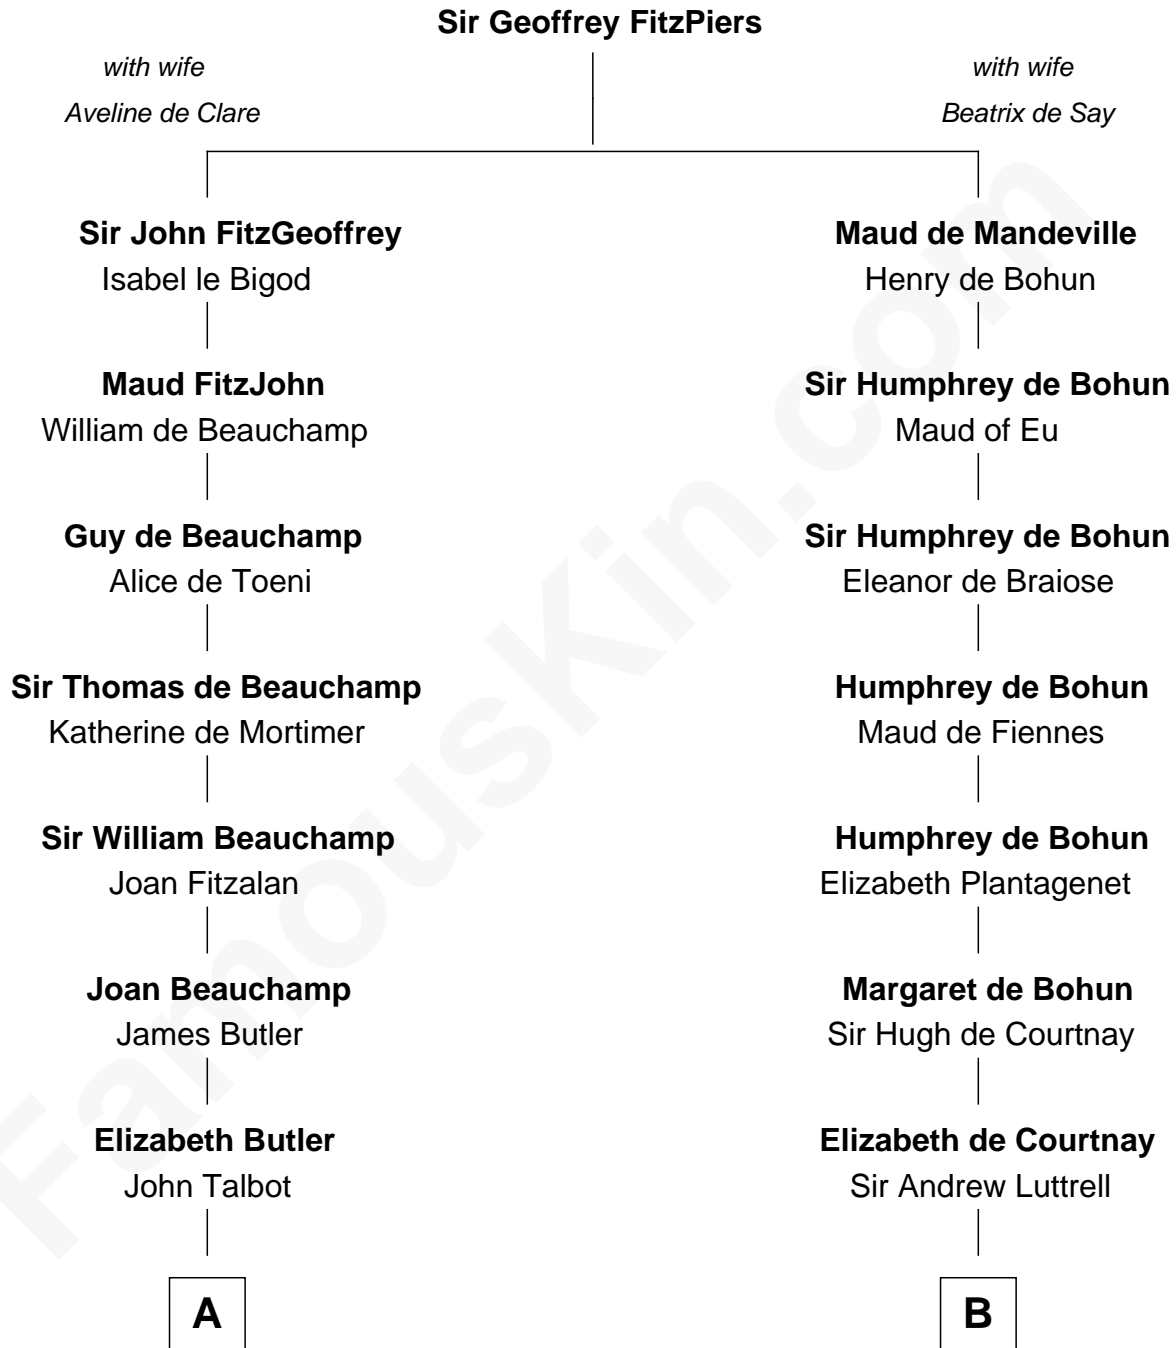

FamousKin.com
Relationship Chart of
James Russell Lowell
American "Fireside" Poet

19th cousin of
General William Whipple
Signer of the Declaration of Independence

C

Rebecca Russell

John Lowell

Rev. Charles Lowell
Harriet Brackett Spence

James Russell Lowell
American "Fireside" Poet

D

Joanna Appleton

Matthew Whipple

William Whipple
Mary Cutts

General William Whipple
Signer of Declaration of Independence

FamousKin.com