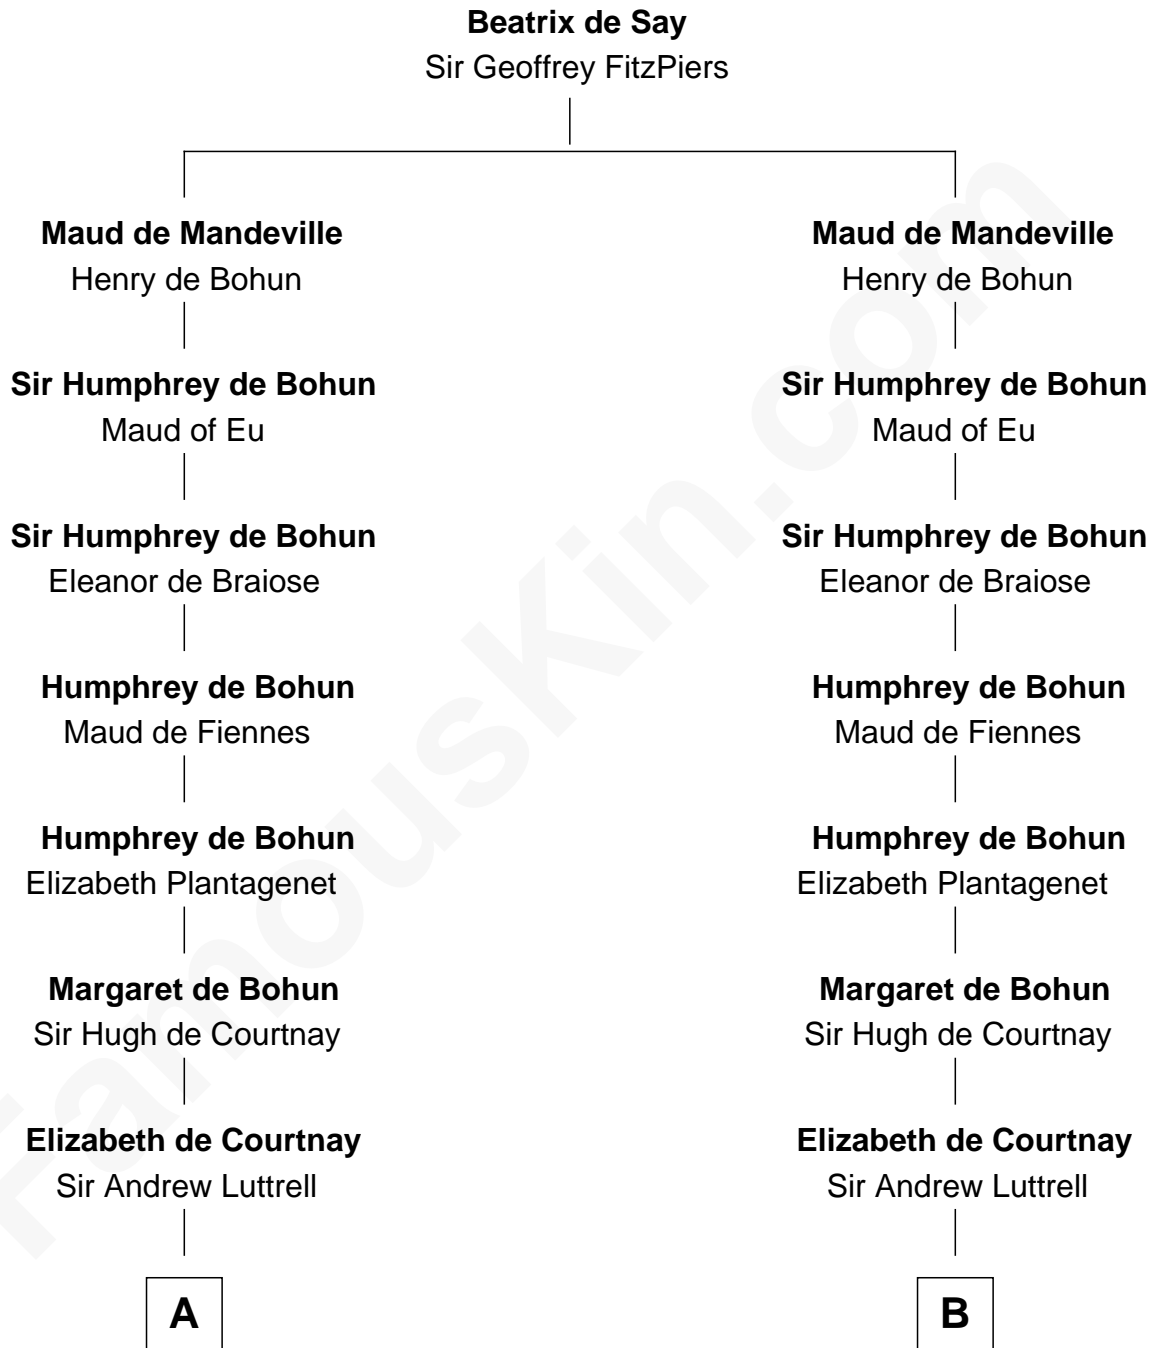

FamousKin.com
Relationship Chart of
James Russell Lowell
American "Fireside" Poet

19th cousin 2 times removed of

General William Whipple
Signer of the Declaration of Independence

C

Ebenezer Lowell
Elizabeth Shailer

General William Whipple
Signer of Declaration of Independence