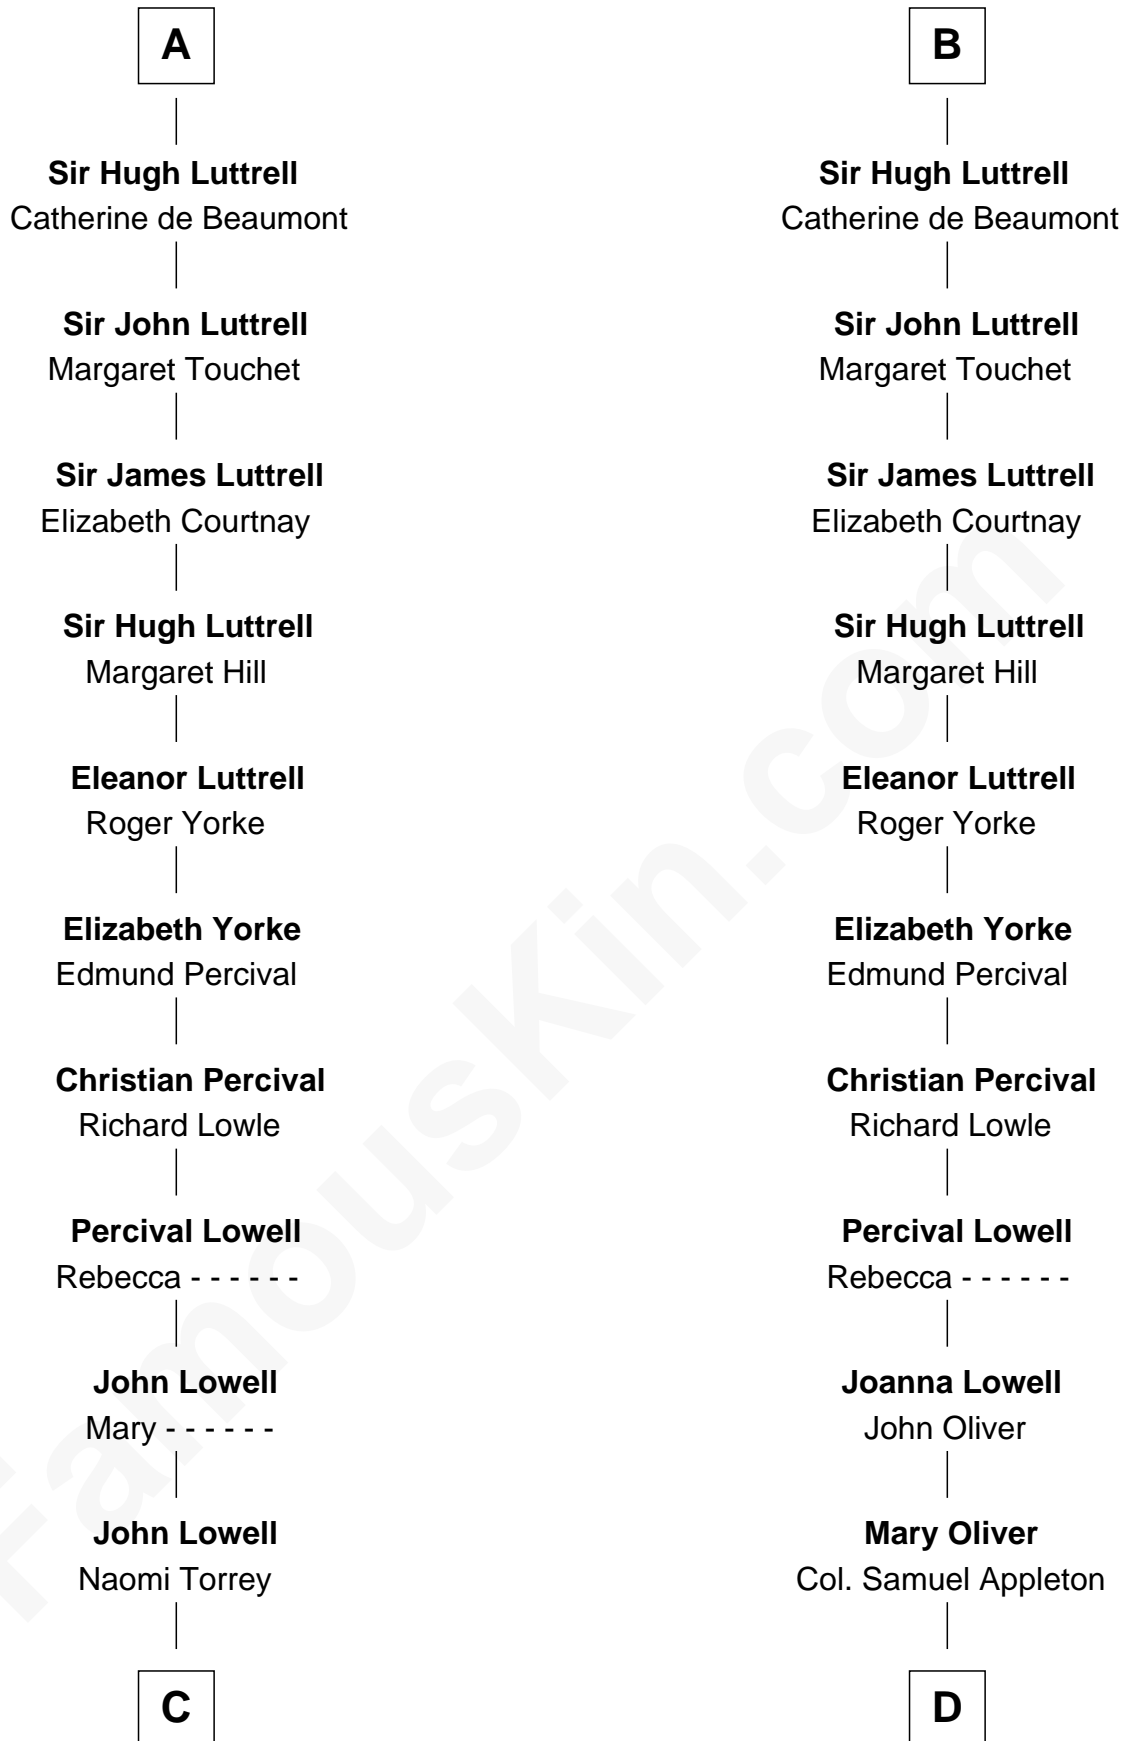

**FamousKin.com**  
**Relationship Chart of**  
**James Russell Lowell**  
*American "Fireside" Poet*

**19th cousin 2 times removed of**  
**General William Whipple**  
*Signer of the Declaration of Independence*

**Sir Robert de Beaumont**  
 Maud FitzReginald

**C**

**Ebenezer Lowell**  
Elizabeth Shailer

**Rev. John Lowell**  
Sarah Champney

**John Lowell**  
Rebecca Russell

**Rev. Charles Lowell**  
Harriet Brackett Spence