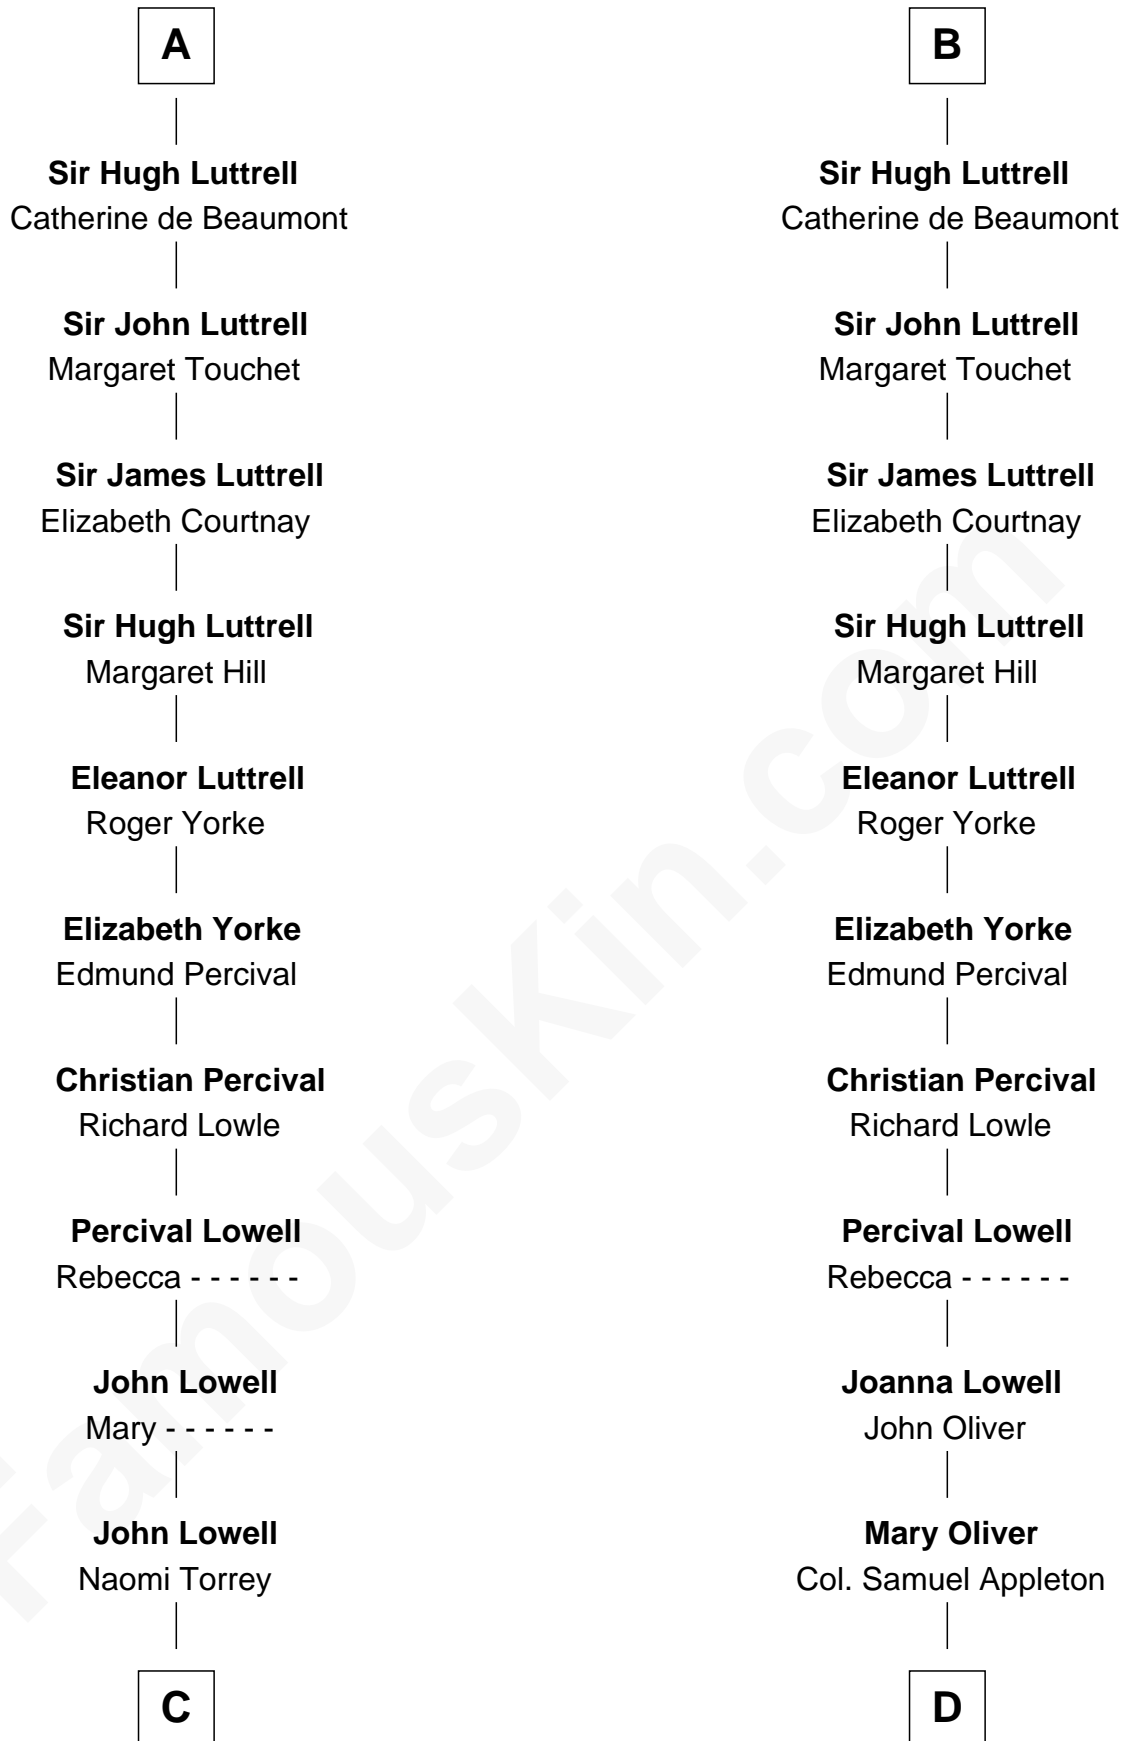

FamousKin.com
Relationship Chart of
James Russell Lowell
American "Fireside" Poet

19th cousin 2 times removed of

General William Whipple
Signer of the Declaration of Independence

C

Ebenezer Lowell
Elizabeth Shailer

General William Whipple
Signer of Declaration of Independence

FamousKin.com