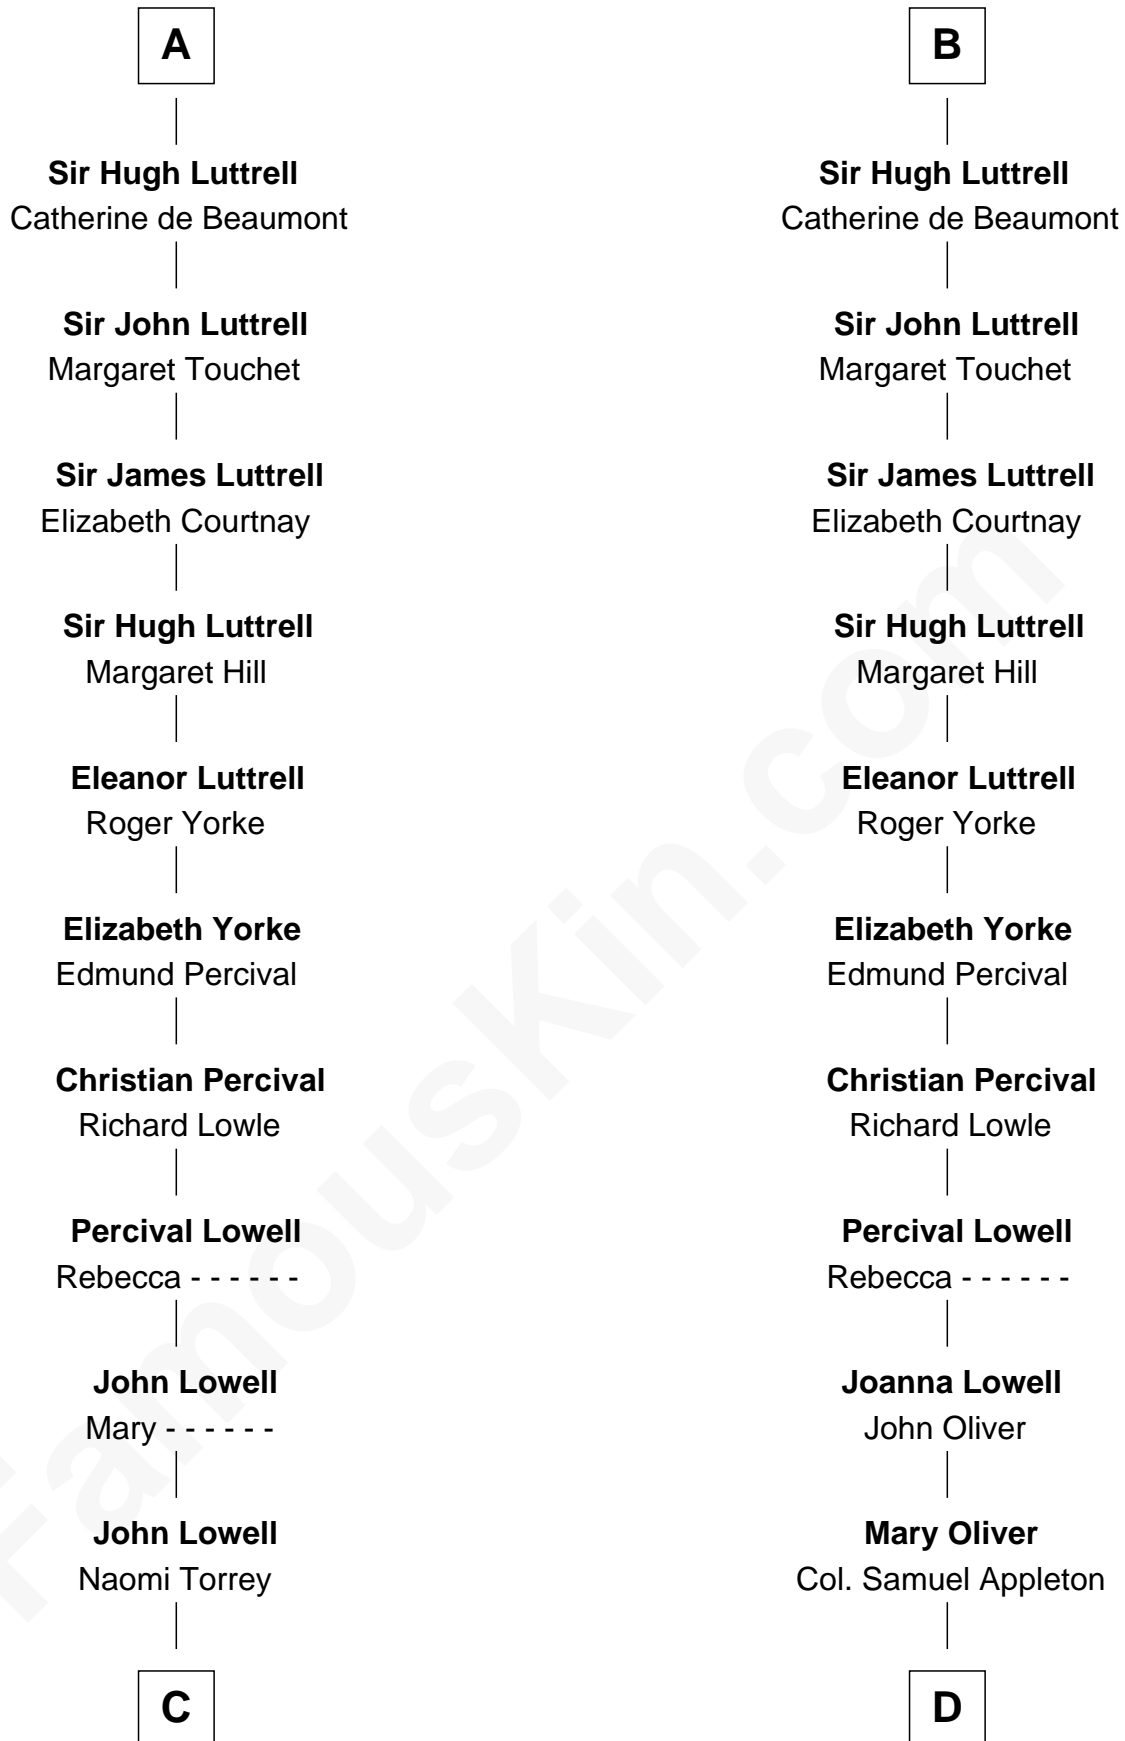

FamousKin.com
Relationship Chart of
James Russell Lowell
American "Fireside" Poet

19th cousin 2 times removed of

General William Whipple
Signer of the Declaration of Independence

C

Ebenezer Lowell
Elizabeth Shailer

General William Whipple
Signer of Declaration of Independence