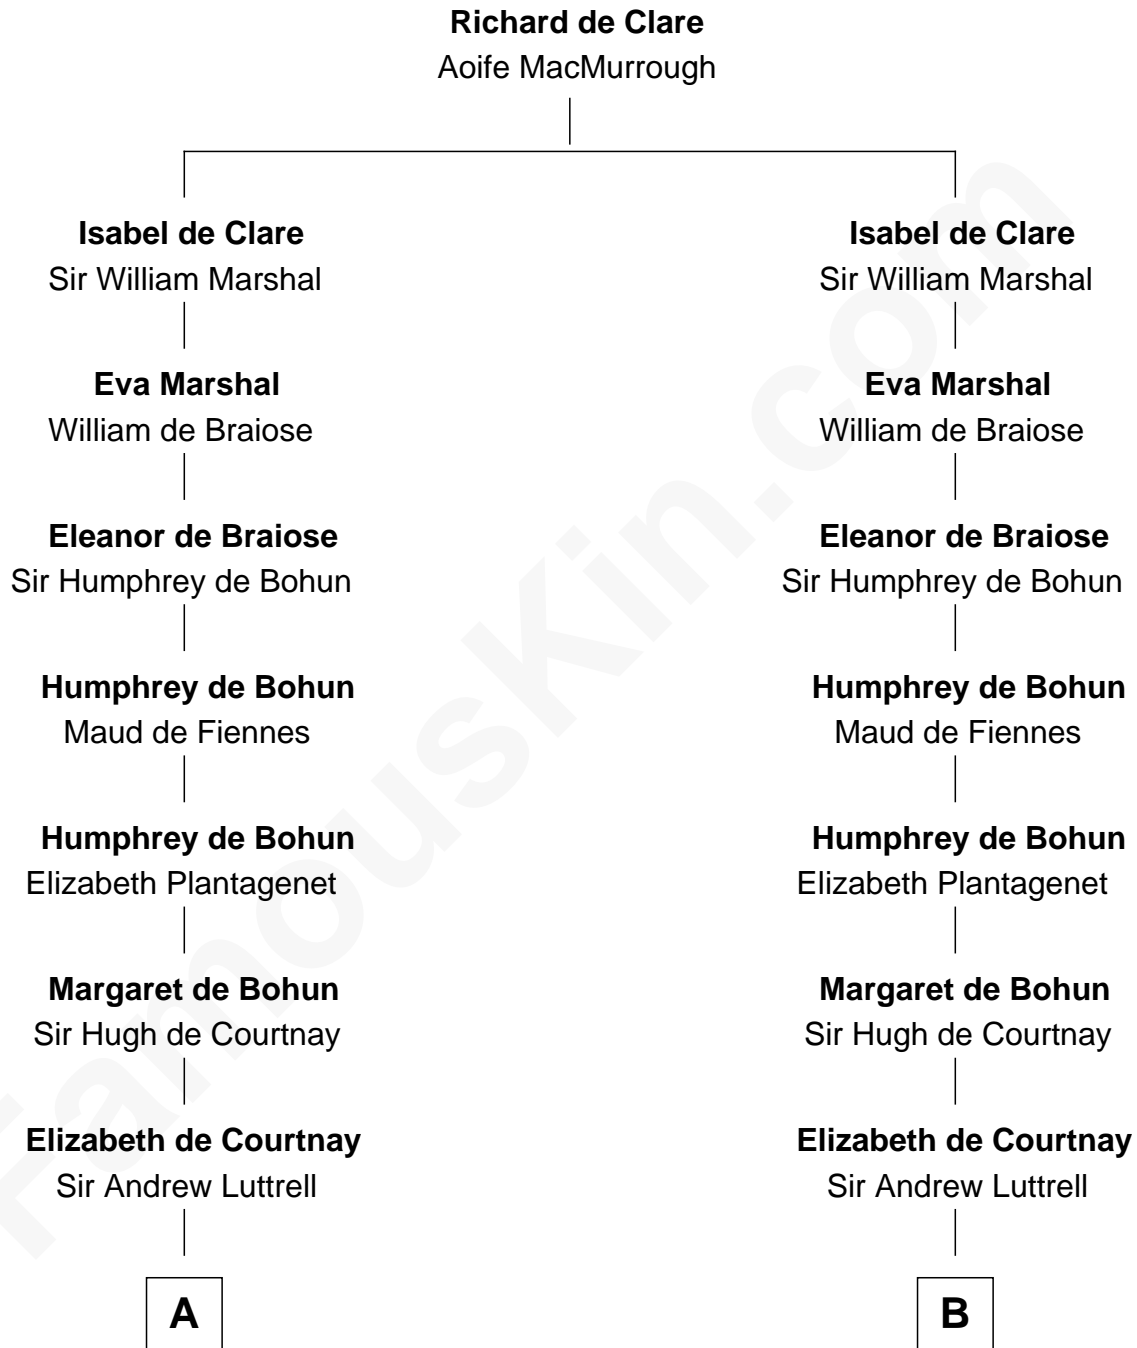

FamousKin.com
Relationship Chart of
James Russell Lowell
American "Fireside" Poet

19th cousin 2 times removed of

General William Whipple
Signer of the Declaration of Independence

C

Ebenezer Lowell
Elizabeth Shailer

General William Whipple
Signer of Declaration of Independence