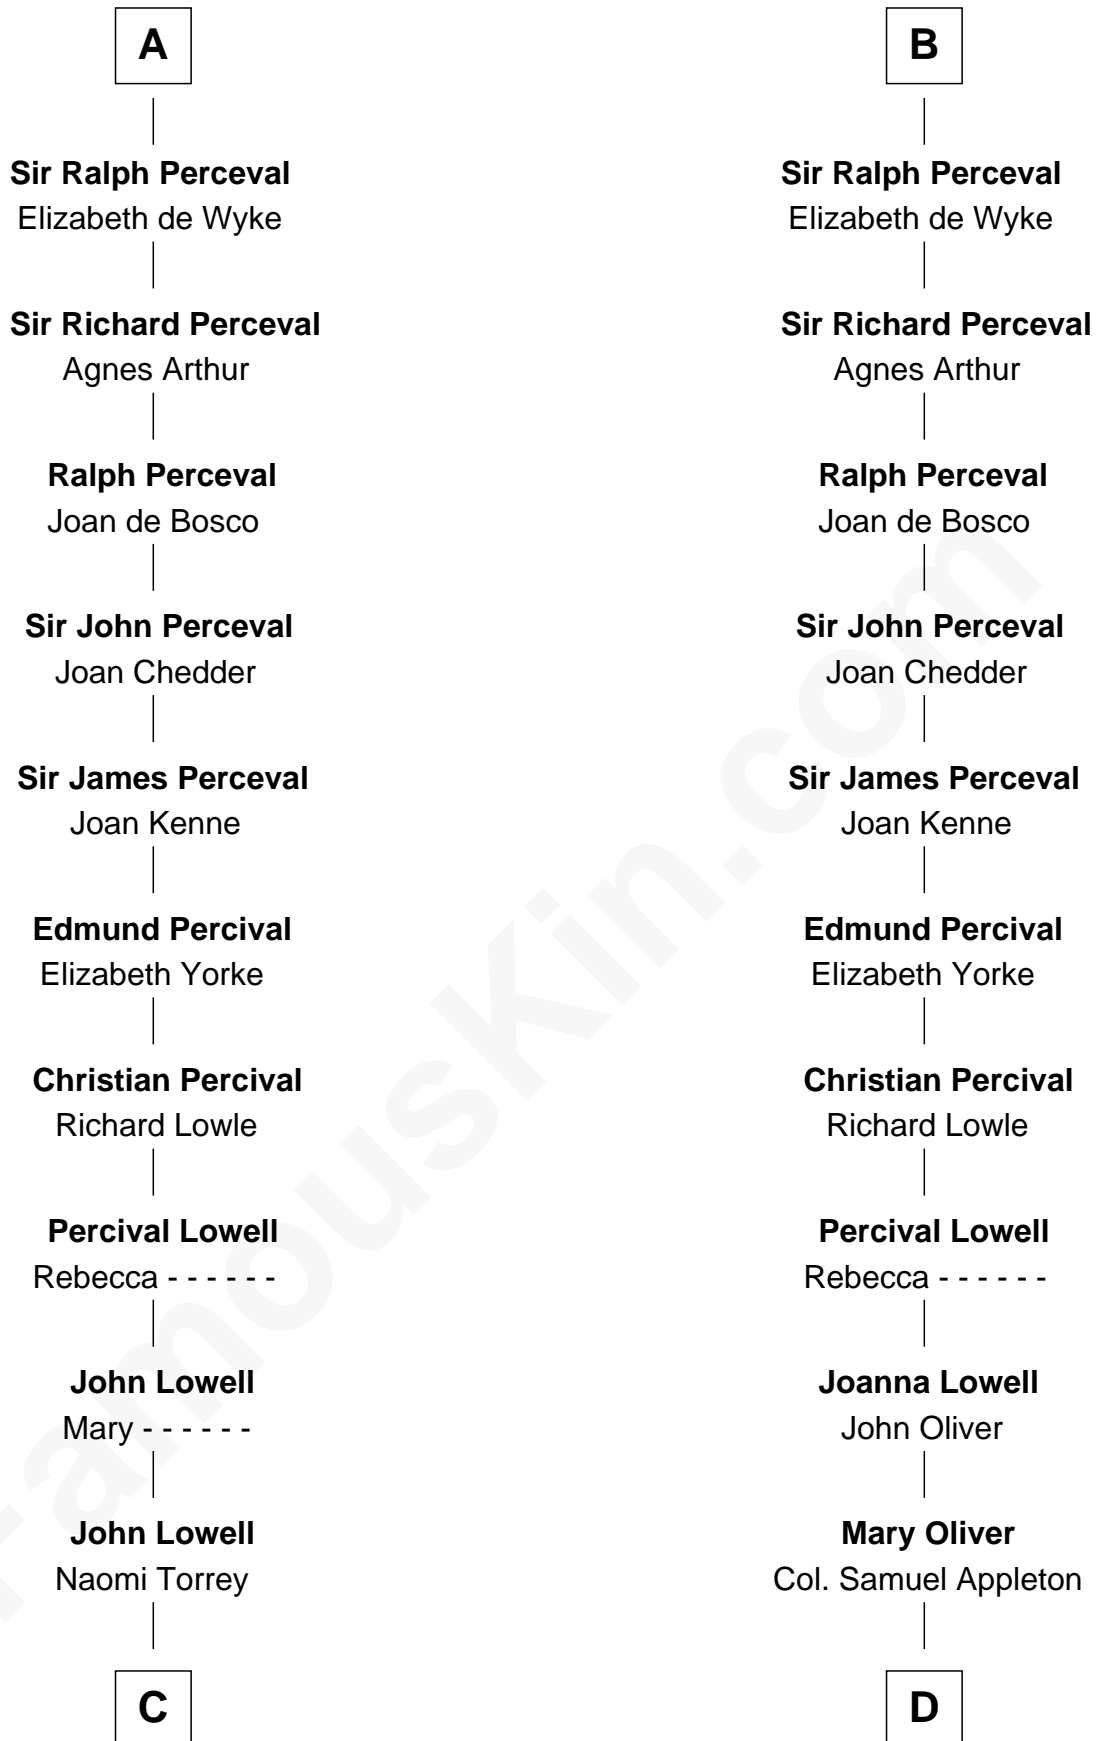

FamousKin.com
Relationship Chart of
James Russell Lowell
American "Fireside" Poet

19th cousin 2 times removed of

General William Whipple
Signer of the Declaration of Independence

Sir Robert de Beaumont
 Isabel de Vermandois

William Whipple
Mary Cutts

General William Whipple
Signer of Declaration of Independence