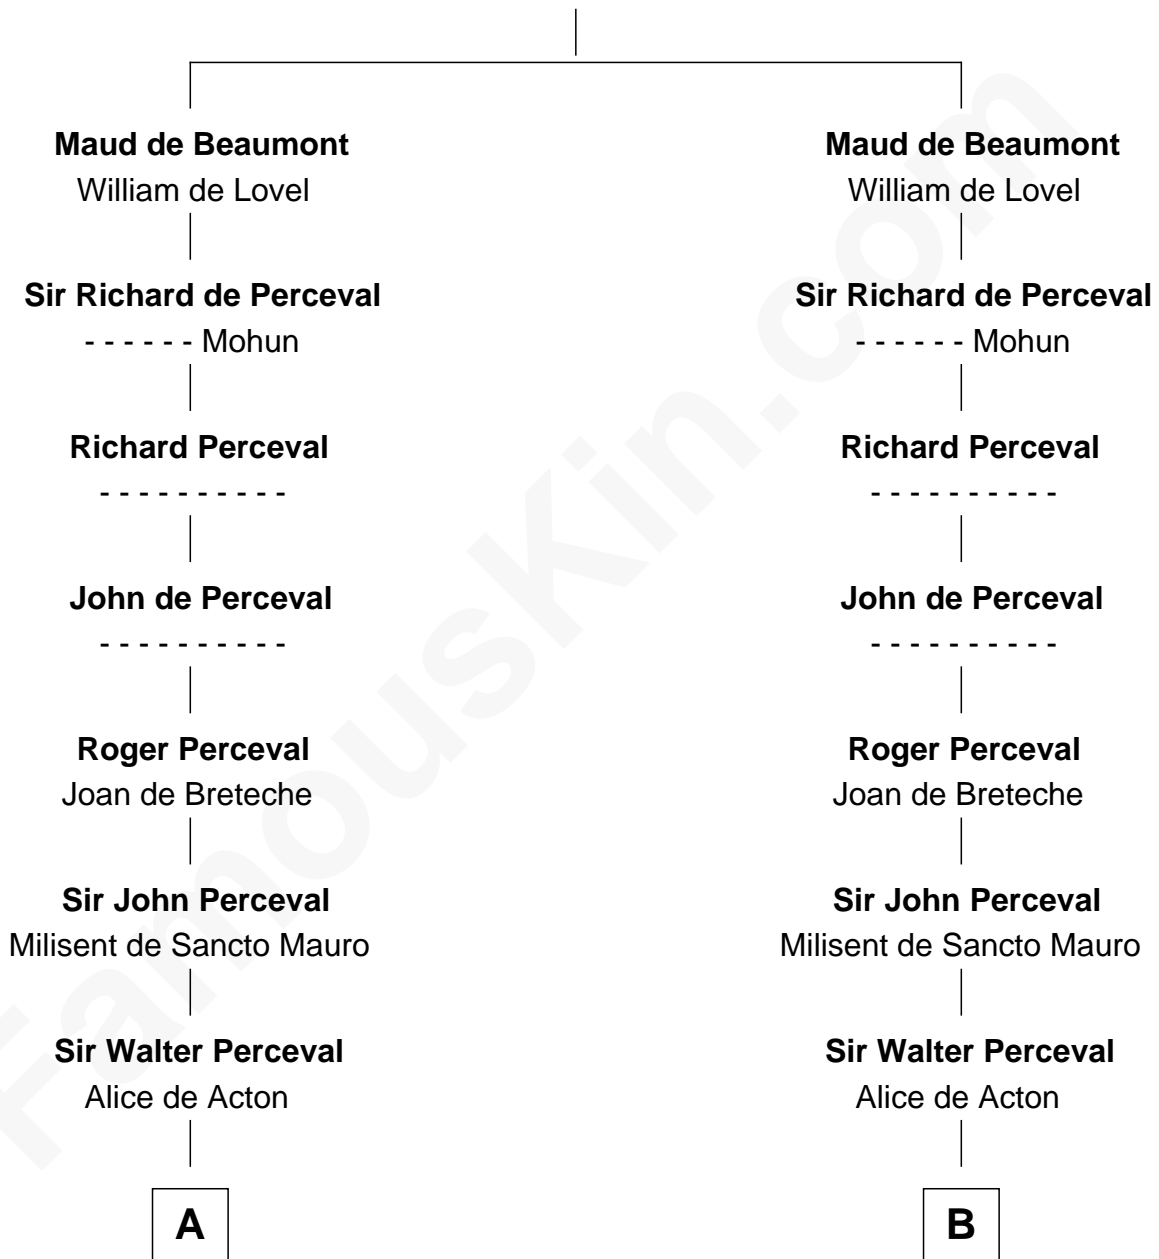

FamousKin.com
Relationship Chart of
James Russell Lowell
American "Fireside" Poet

19th cousin 2 times removed of

General William Whipple
Signer of the Declaration of Independence

Sir Robert de Beaumont
 Isabel de Vermandois

William Whipple
Mary Cutts

General William Whipple
Signer of Declaration of Independence