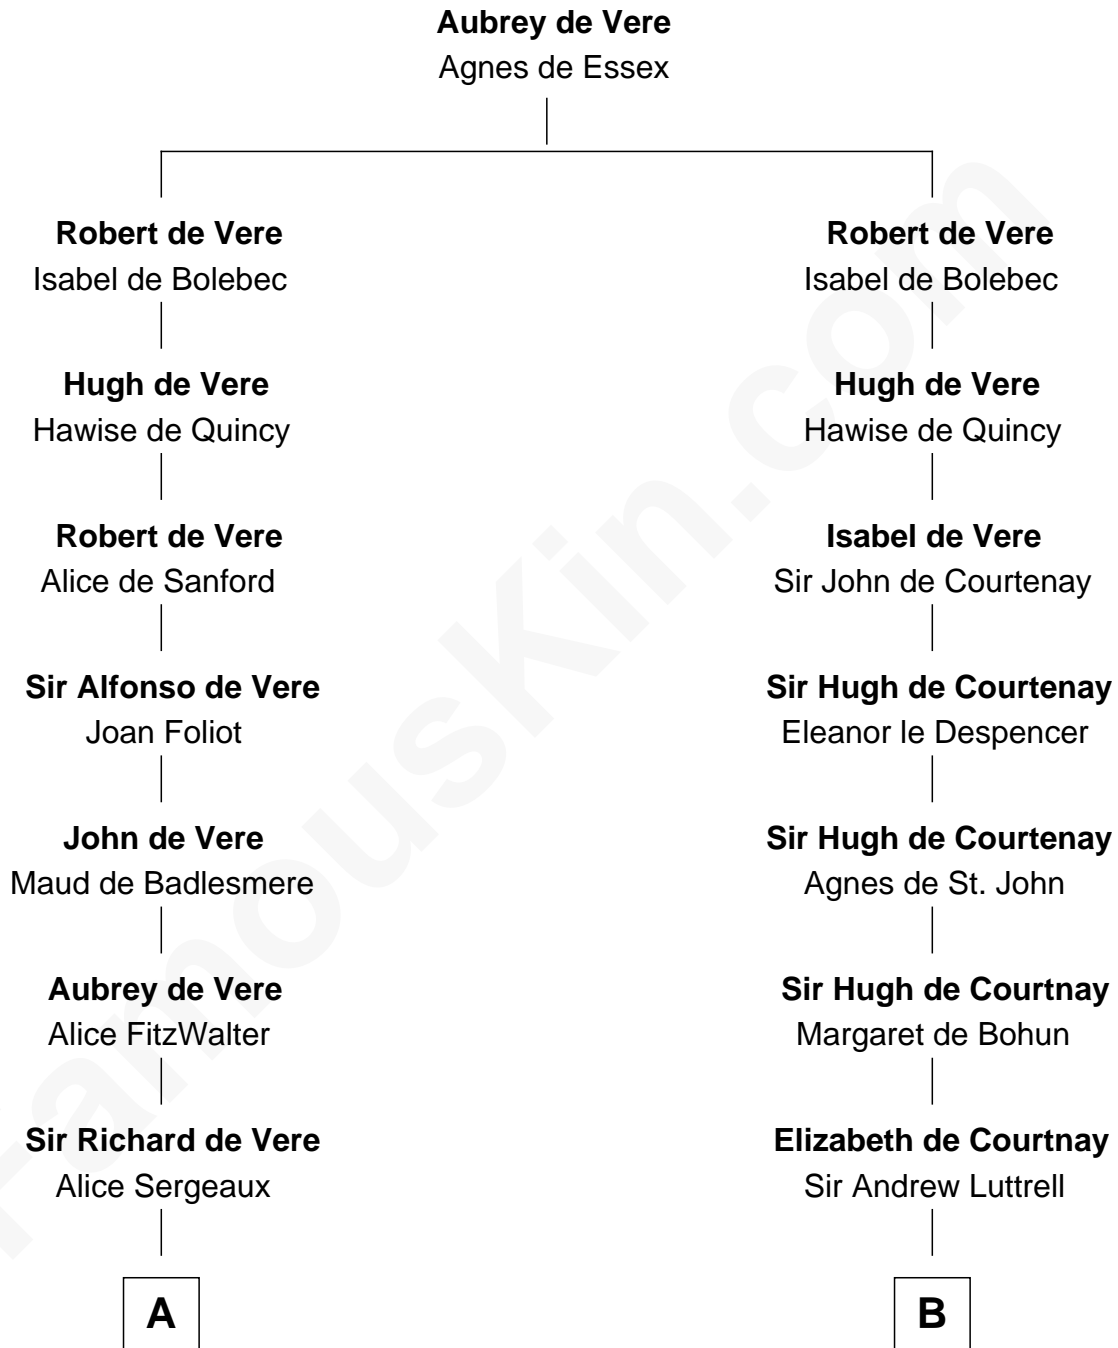

**FamousKin.com**  
**Relationship Chart of**  
**James Russell Lowell**  
*American "Fireside" Poet*

19th cousin 1 time removed of

**General William Whipple**  
*Signer of the Declaration of Independence*

**C**

**Sarah Champney**

Rev. John Lowell

**John Lowell**

Rebecca Russell

**Rev. Charles Lowell**

Harriet Brackett Spence

**James Russell Lowell**