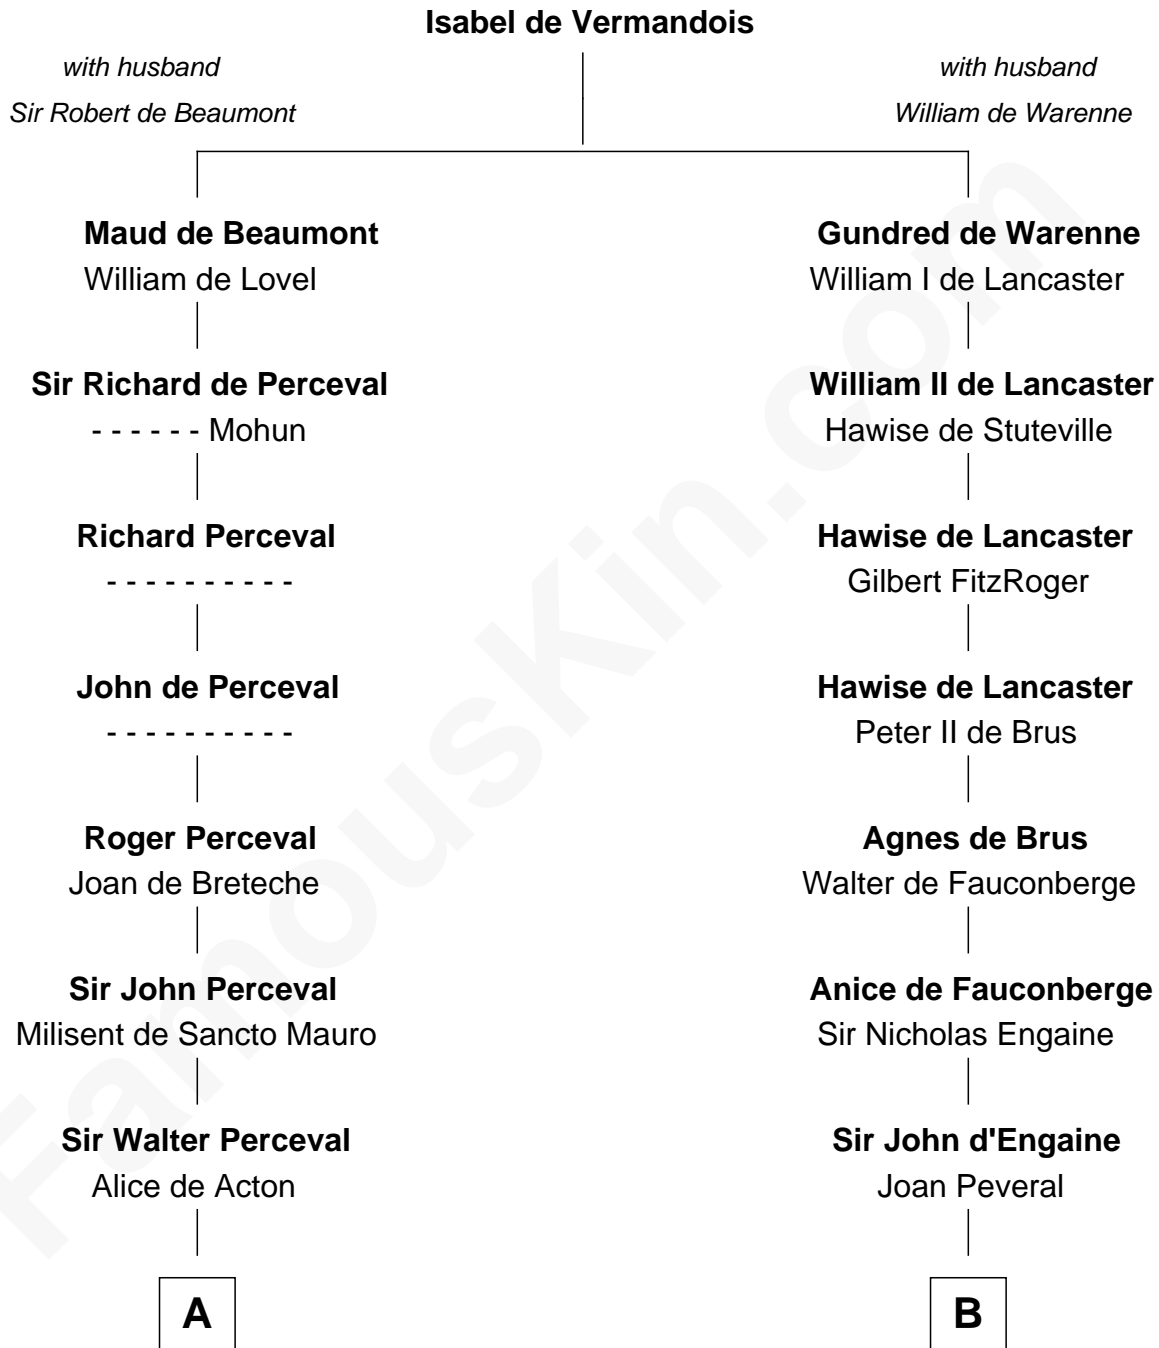

**FamousKin.com**  
**Relationship Chart of**  
**James Russell Lowell**  
*American "Fireside" Poet*

20th cousin 1 time removed of

**Robert Townsend**

*Member of the Culper Spy Ring during the American Revolution*

**C**

**Ebenezer Lowell**  
Elizabeth Shailer

**Rev. John Lowell**  
Sarah Champney

**John Lowell**  
Rebecca Russell

**Rev. Charles Lowell**  
Harriet Brackett Spence

**James Russell Lowell**  
*American "Fireside" Poet*