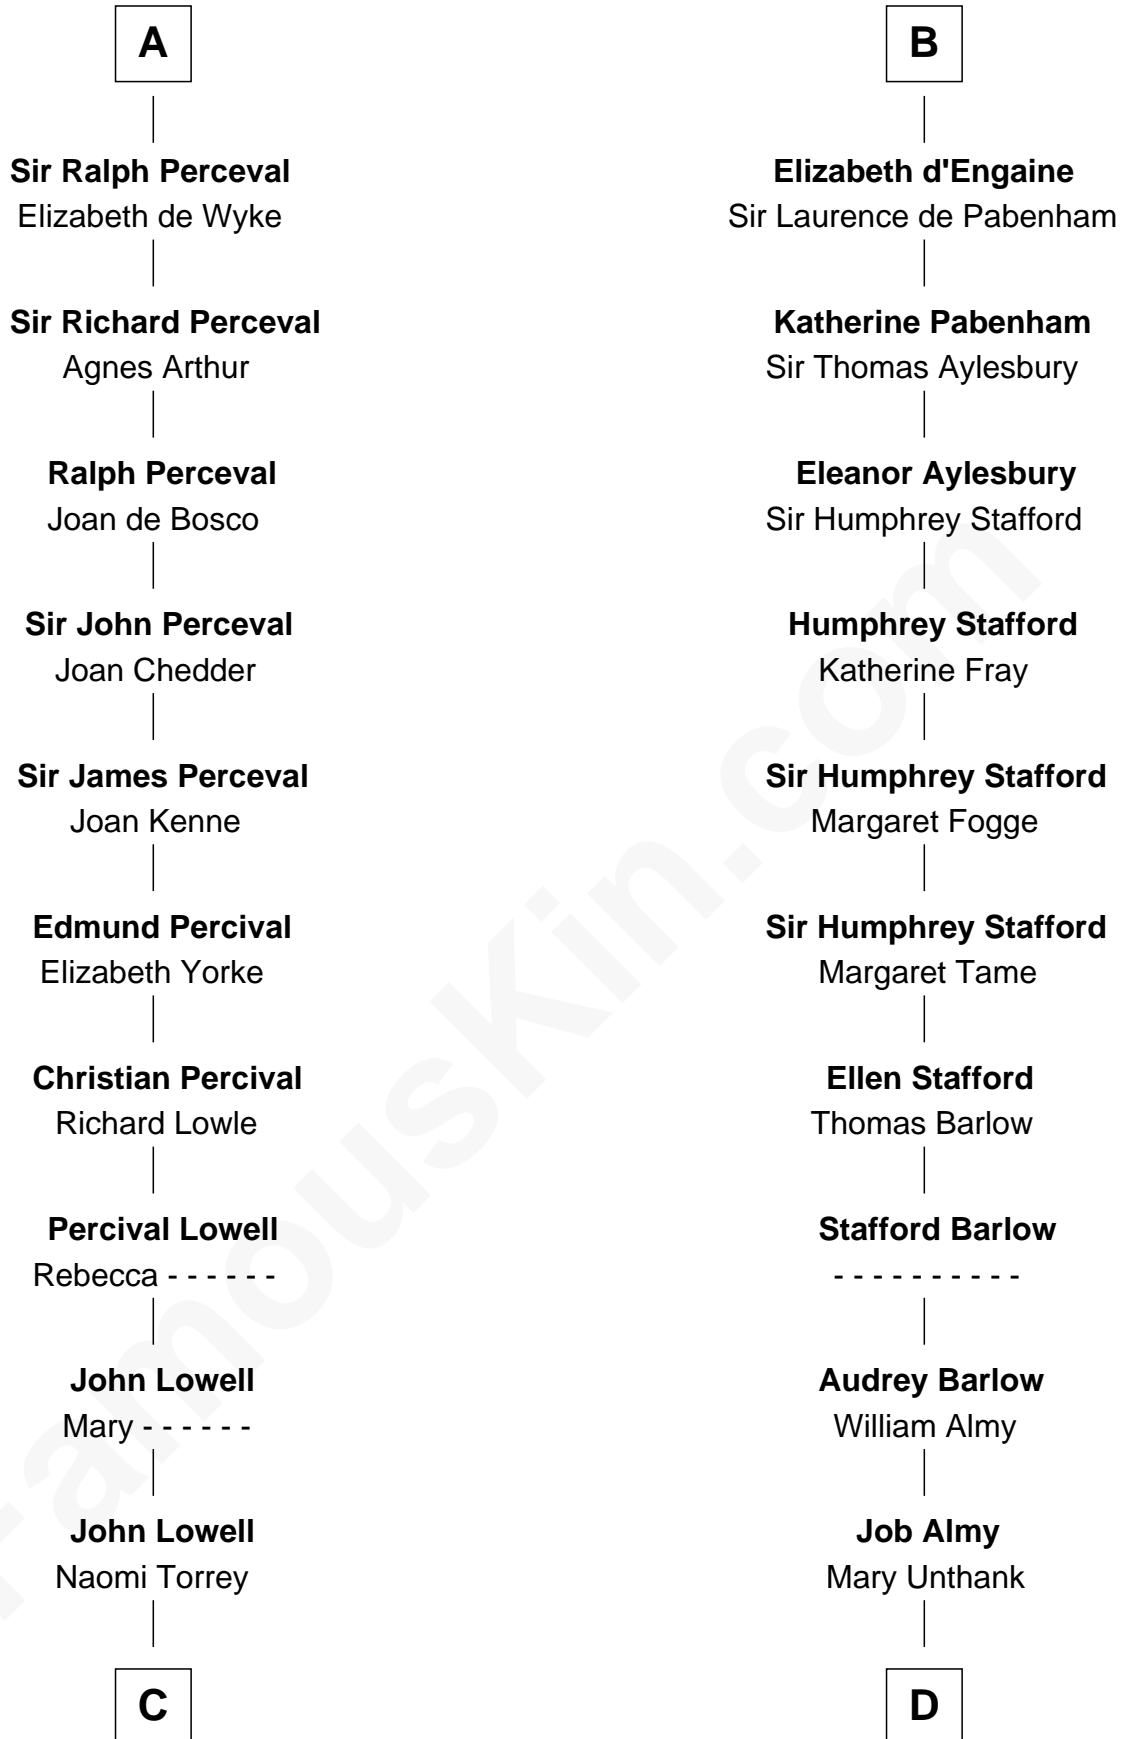

**FamousKin.com**  
**Relationship Chart of**  
**James Russell Lowell**  
*American "Fireside" Poet*

20th cousin 1 time removed of

**Robert Townsend**

*Member of the Culper Spy Ring during the American Revolution*