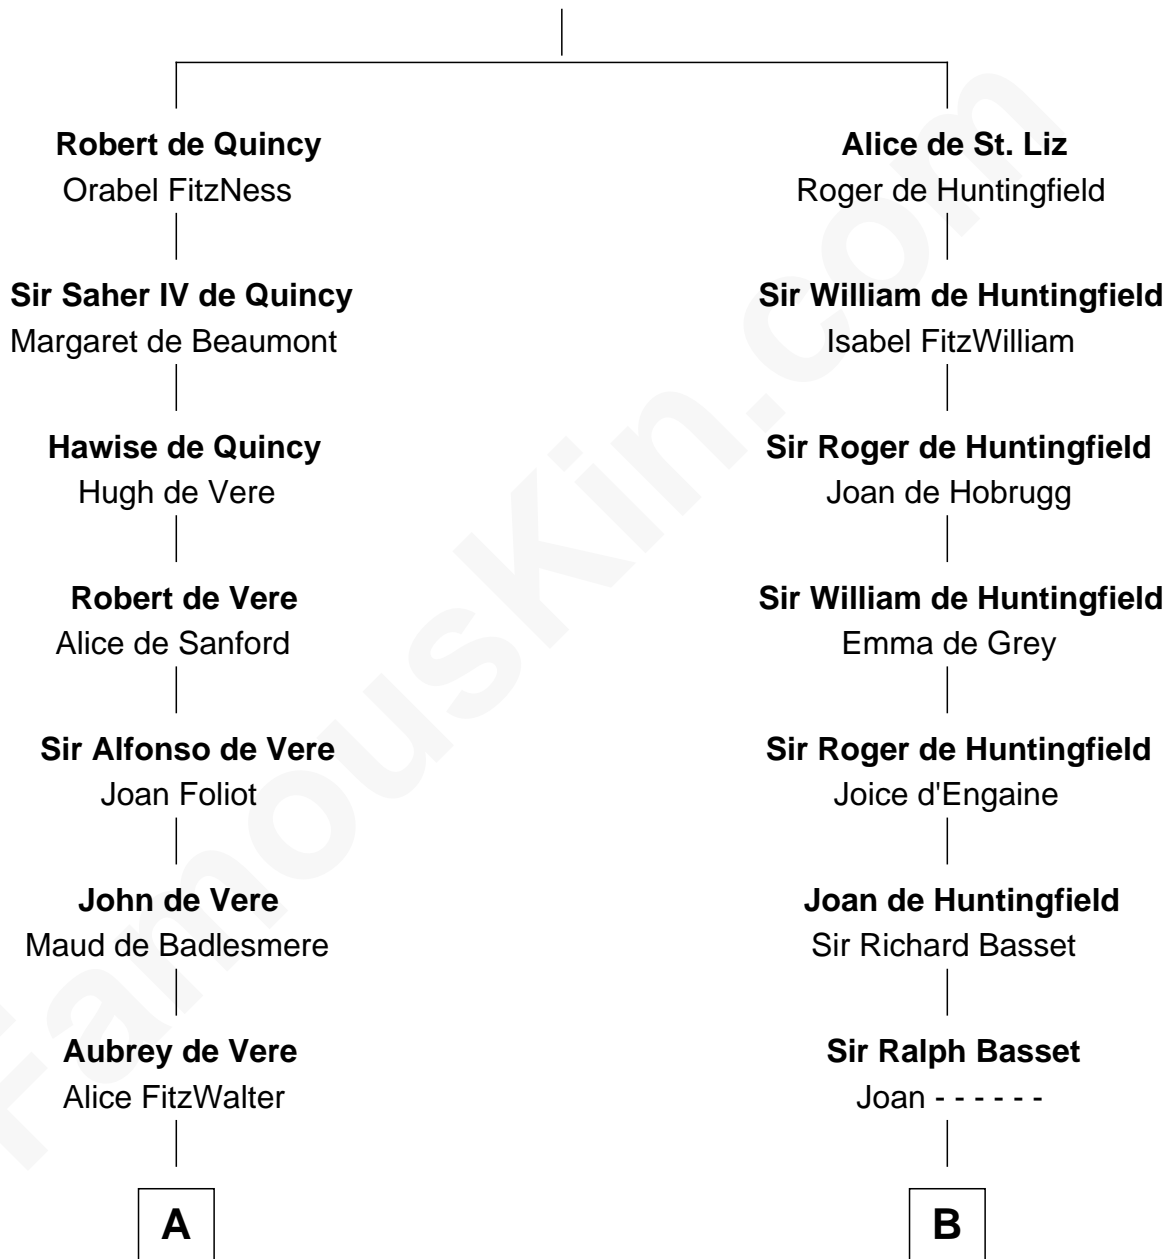

**FamousKin.com**  
**Relationship Chart of**  
**James Russell Lowell**  
*American "Fireside" Poet*

21st cousin of

**Robert Townsend**

*Member of the Culper Spy Ring during the American Revolution*

**Saher I de Quincy**  
 Maud de St. Liz

**D**

**Job Almy**  
Mary Unthank

**Audrey Almy**  
James Townsend

**Jacob Townsend**  
Phoebe Seaman

**Samuel Townsend**  
Sarah Stoddard

**Robert Townsend**  
*Spy known as "Culper Jr."*