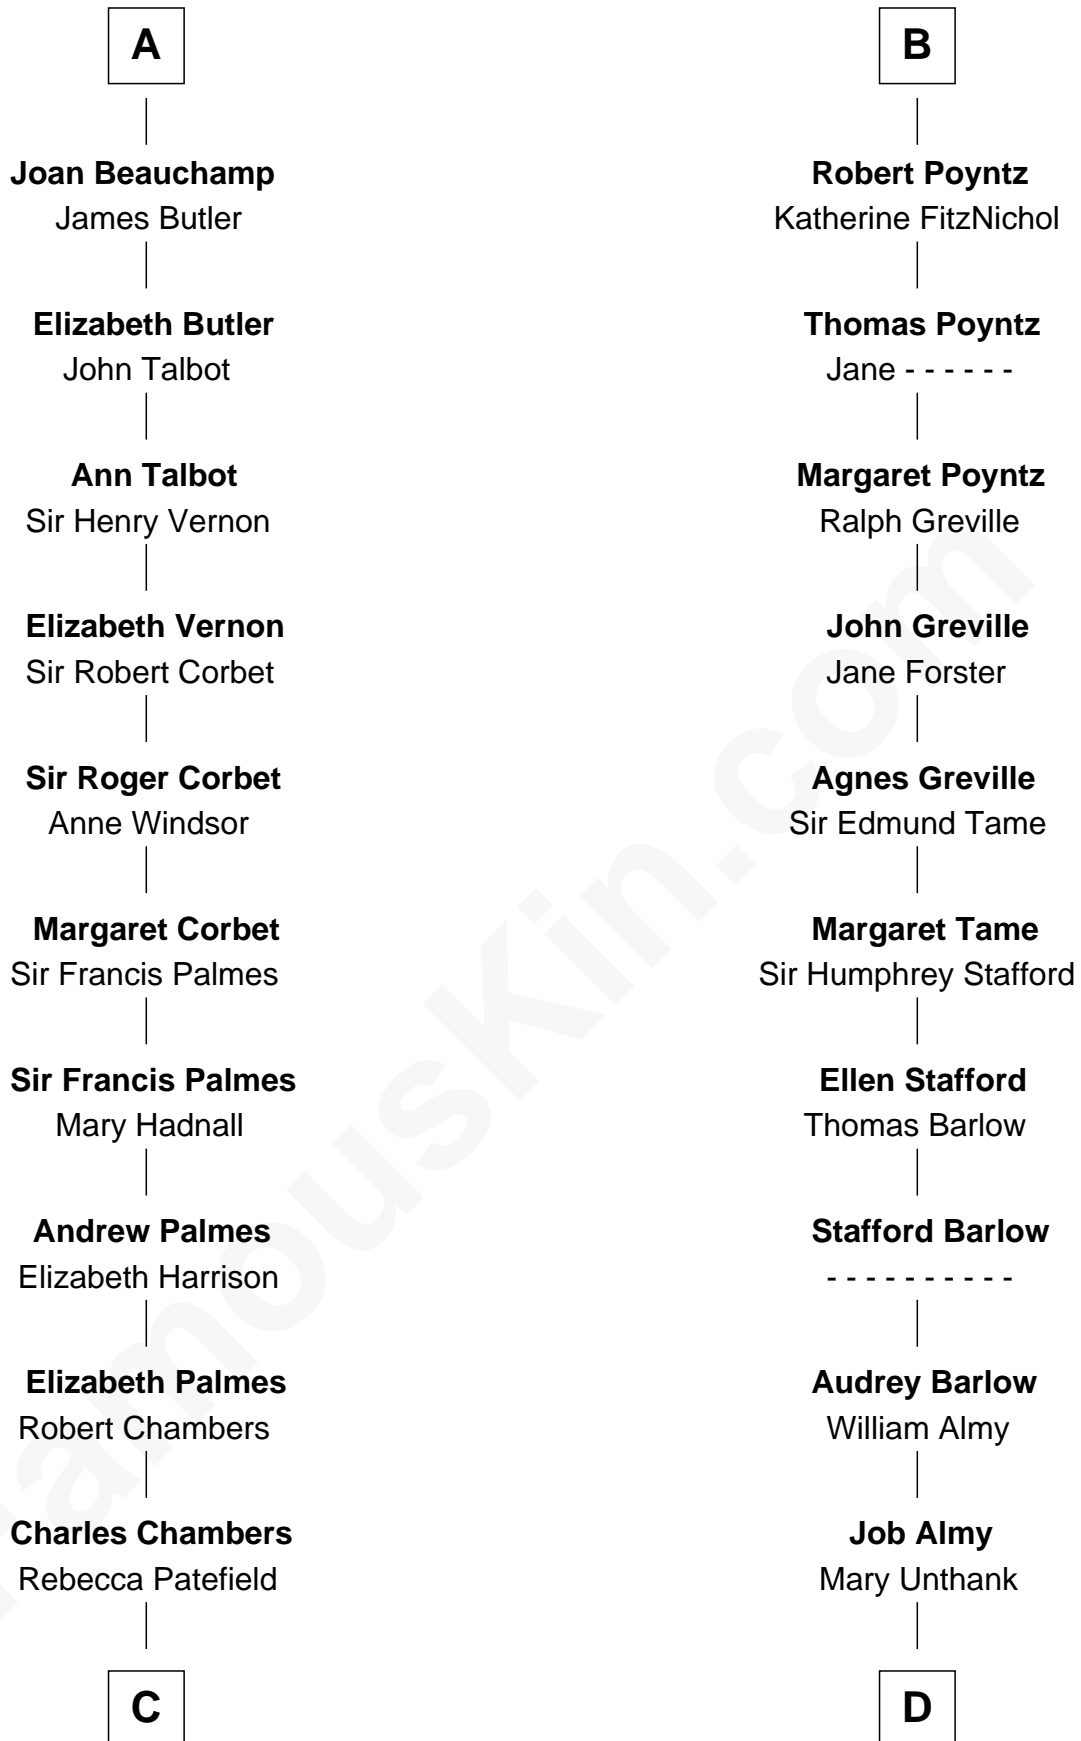

**FamousKin.com**  
**Relationship Chart of**  
**James Russell Lowell**  
*American "Fireside" Poet*

20th cousin 1 time removed of

**Robert Townsend**

*Member of the Culper Spy Ring during the American Revolution*

**C**

**Rebecca Chambers**

Daniel Russell

**James Russell**

Katharine Graves

**Rebecca Russell**

John Lowell

**Rev. Charles Lowell**