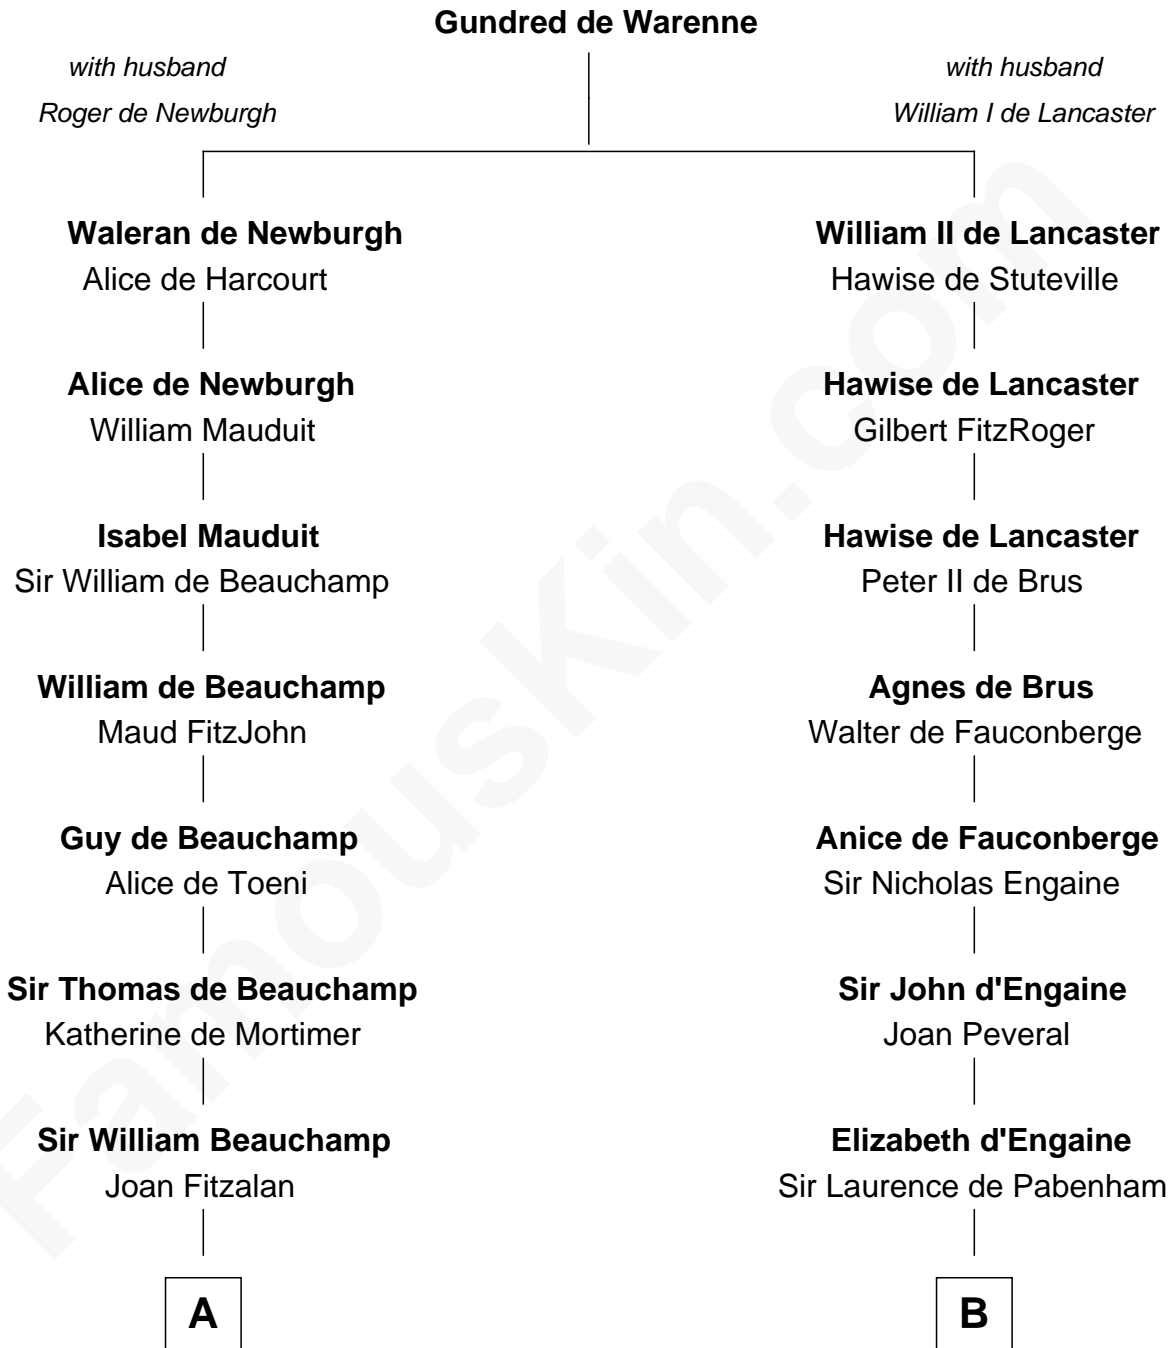

FamousKin.com
Relationship Chart of
James Russell Lowell
American "Fireside" Poet

19th cousin 2 times removed of

Robert Townsend

Member of the Culper Spy Ring during the American Revolution

C

Rebecca Chambers

Daniel Russell

James Russell

Katharine Graves

Rebecca Russell

John Lowell

Rev. Charles Lowell

Harriet Brackett Spence

James Russell Lowell