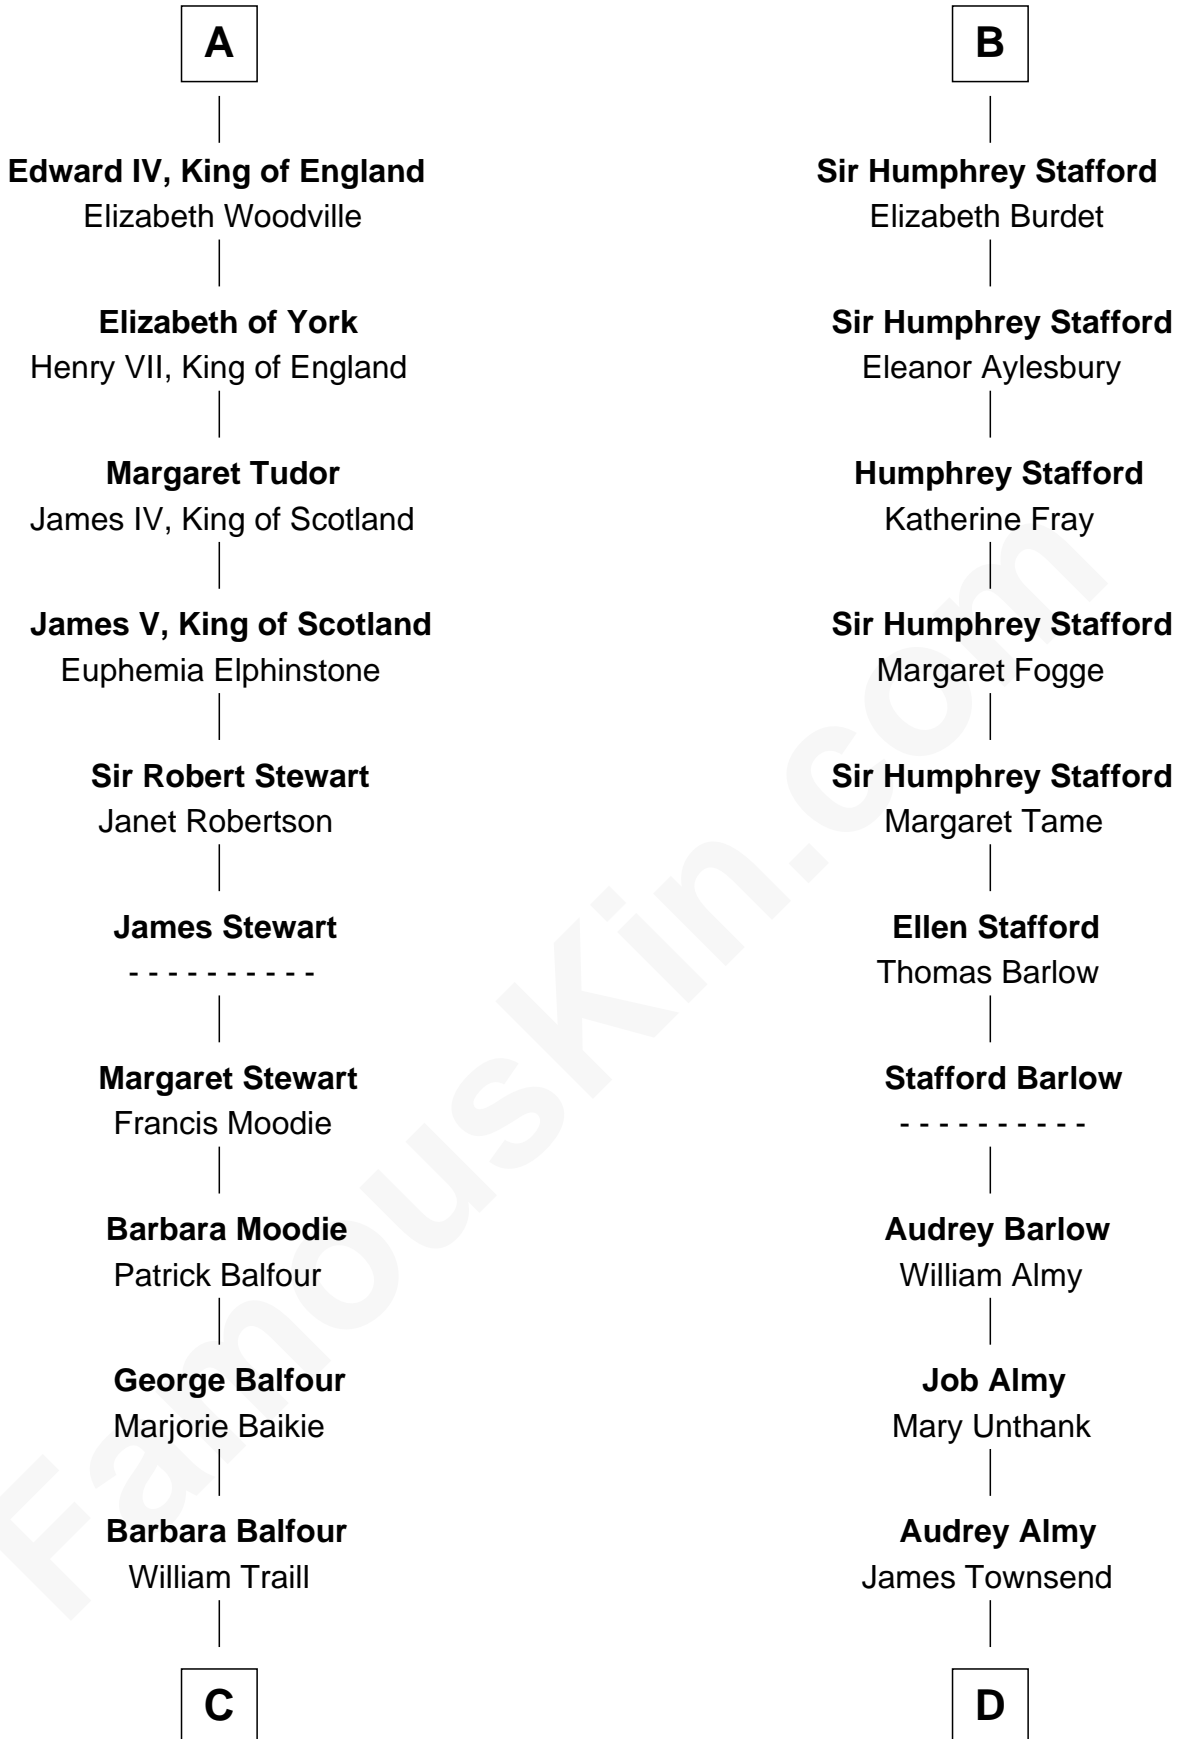

FamousKin.com
Relationship Chart of
James Russell Lowell
American "Fireside" Poet

19th cousin 2 times removed of

Robert Townsend

Member of the Culper Spy Ring during the American Revolution

C

William Traill

Isabel Fea

Robert Traill

Mary Whipple

Mary Whipple Traill

Keith Spence

Harriet Brackett Spence

Rev. Charles Lowell

James Russell Lowell