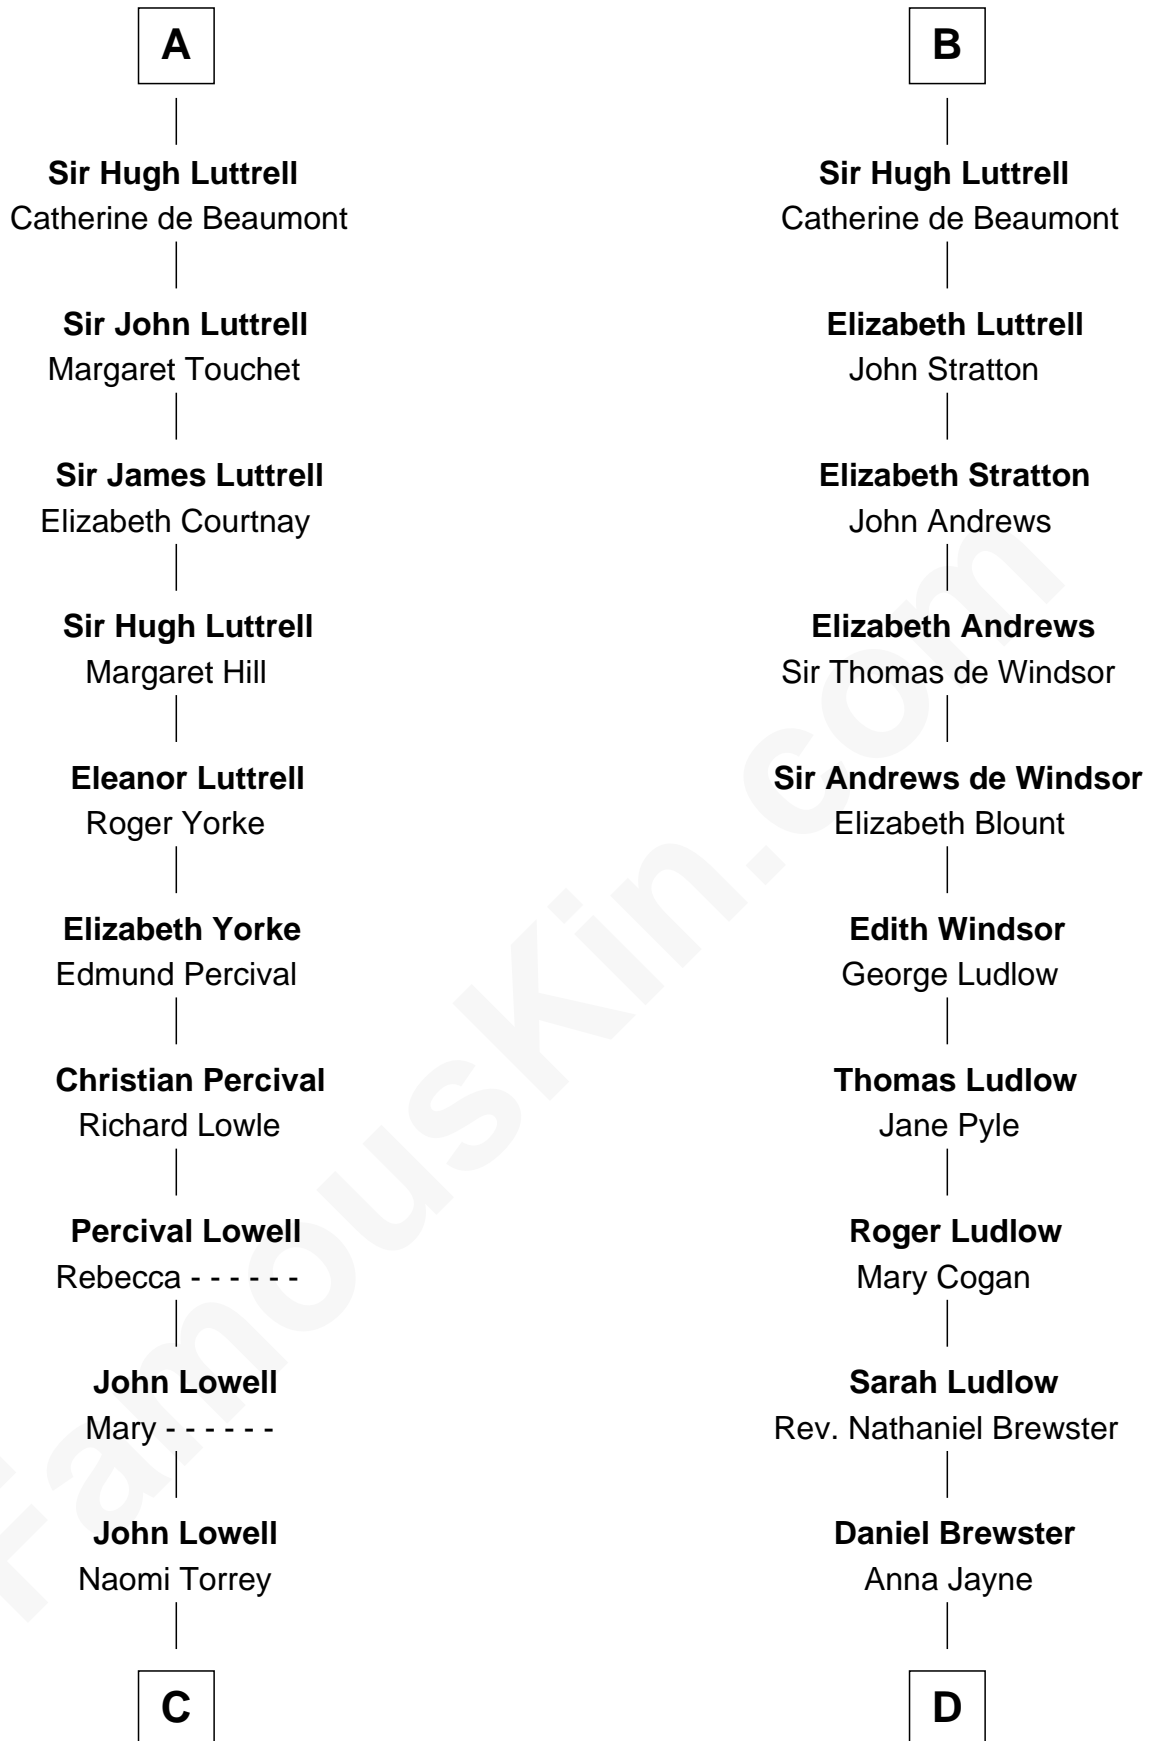

FamousKin.com
Relationship Chart of
James Russell Lowell
American "Fireside" Poet

18th cousin 3 times removed of

Caleb Brewster

Member of the Culper Spy Ring during the American Revolution

Humphrey IV de Bohun
 Margaret of Scotland

Caleb Brewster
Member of the Culper Spy Ring

FamousKin.com