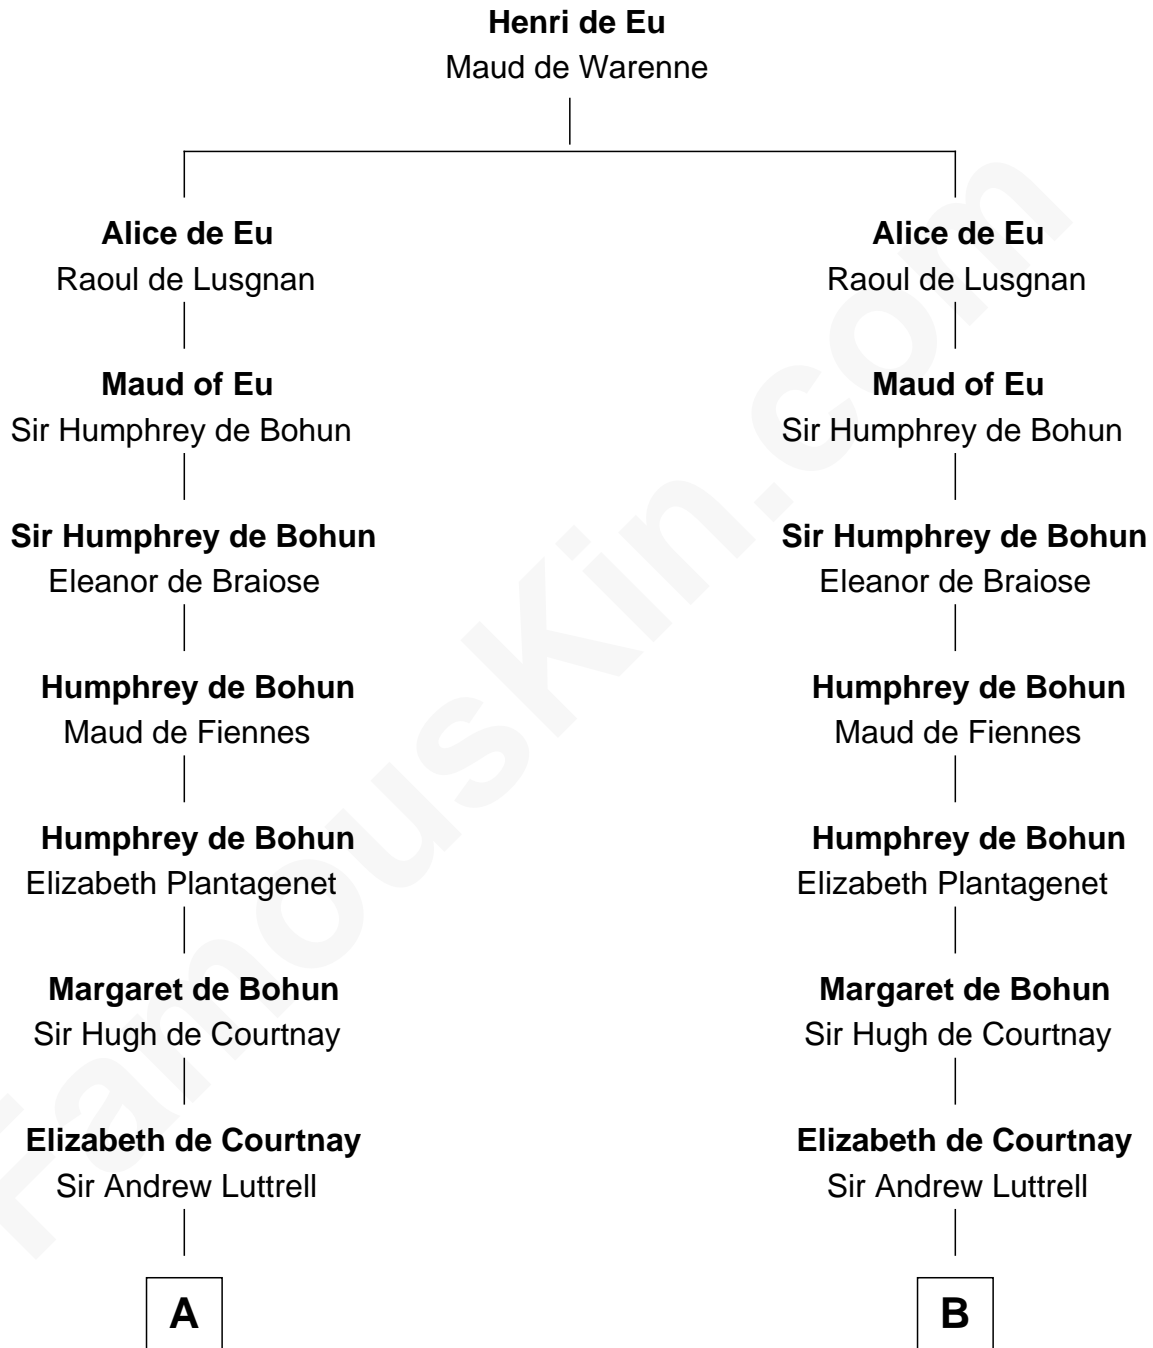

FamousKin.com
Relationship Chart of
James Russell Lowell
American "Fireside" Poet

18th cousin 3 times removed of

Caleb Brewster

Member of the Culper Spy Ring during the American Revolution

C

Ebenezer Lowell
Elizabeth Shailer

Rev. John Lowell
Sarah Champney

John Lowell
Rebecca Russell

Rev. Charles Lowell
Harriet Brackett Spence

James Russell Lowell
American "Fireside" Poet

D

Benjamin Brewster
Sarah Biggs

Caleb Brewster
Member of the Culper Spy Ring