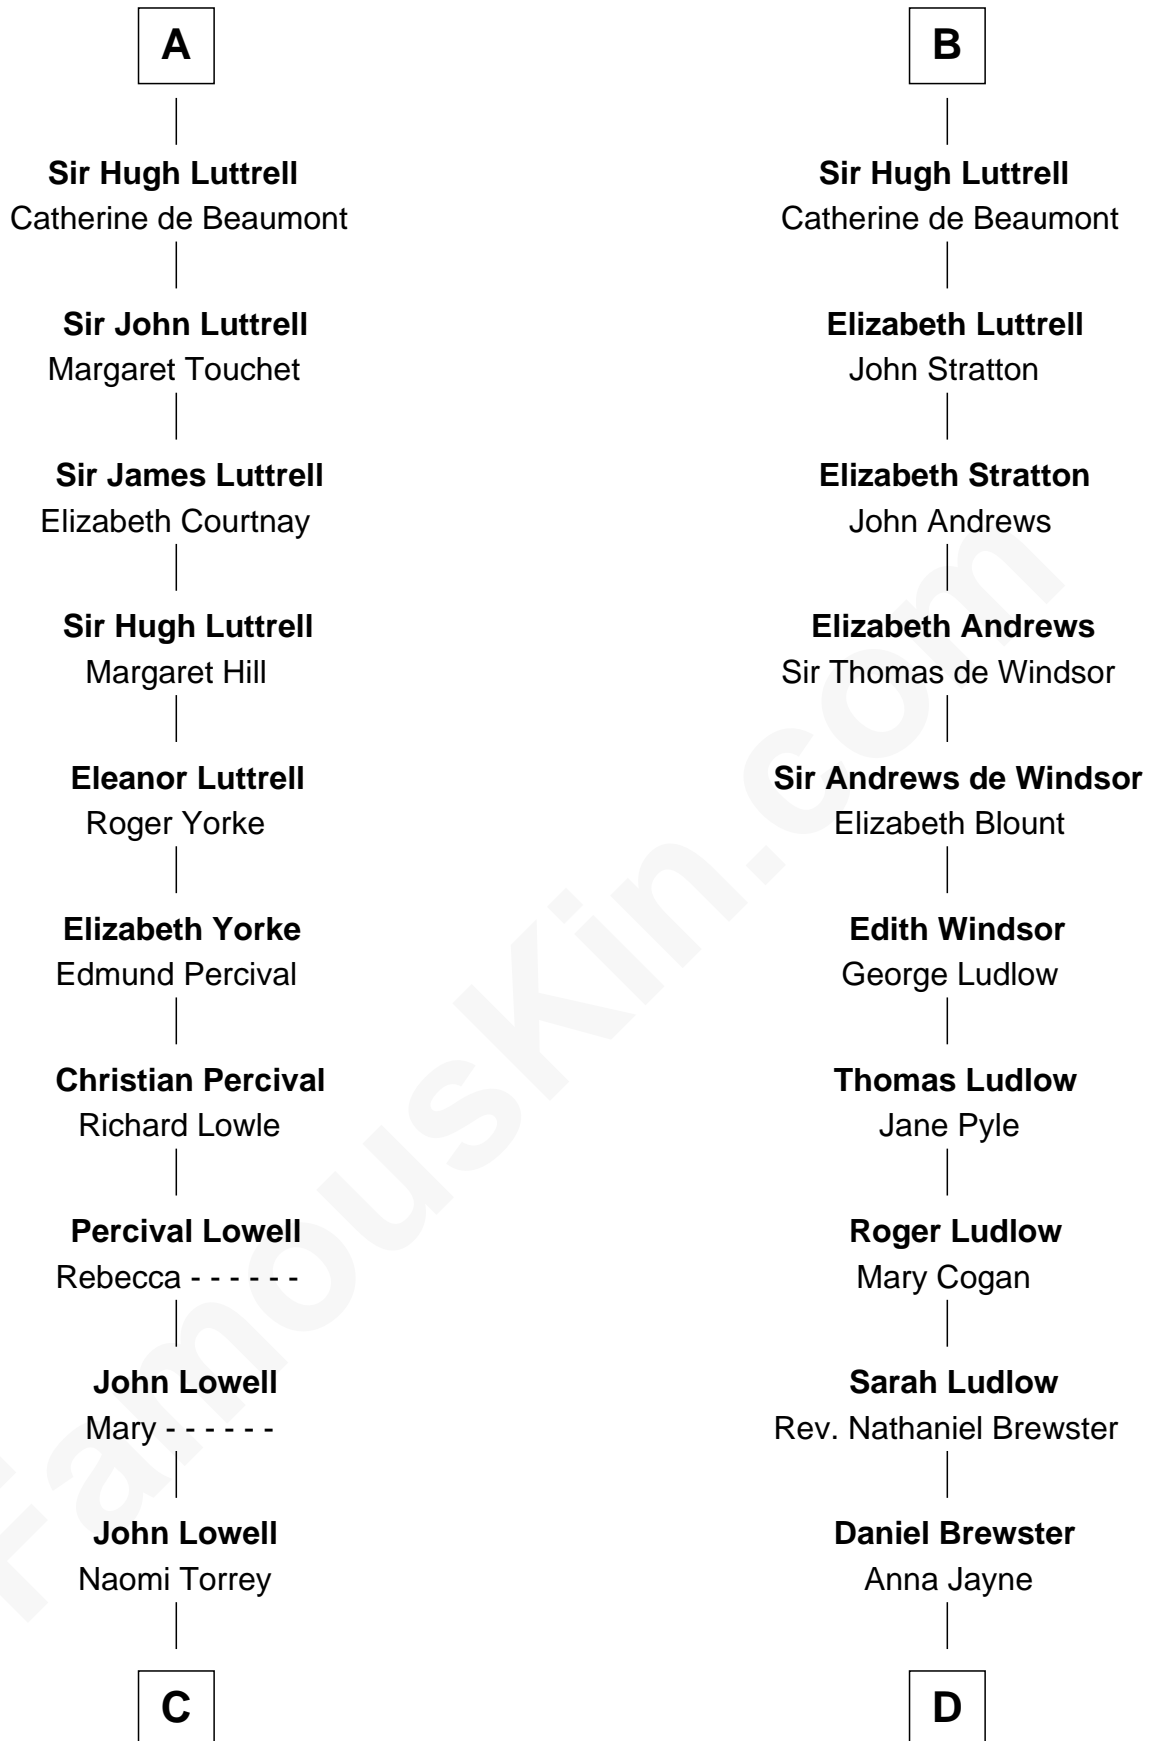

FamousKin.com
Relationship Chart of
James Russell Lowell
American "Fireside" Poet

18th cousin 3 times removed of

Caleb Brewster

Member of the Culper Spy Ring during the American Revolution

C

Ebenezer Lowell
Elizabeth Shailer

Rev. John Lowell
Sarah Champney

John Lowell
Rebecca Russell

Rev. Charles Lowell
Harriet Brackett Spence

James Russell Lowell
American "Fireside" Poet

D

Benjamin Brewster
Sarah Biggs

Caleb Brewster
Member of the Culper Spy Ring