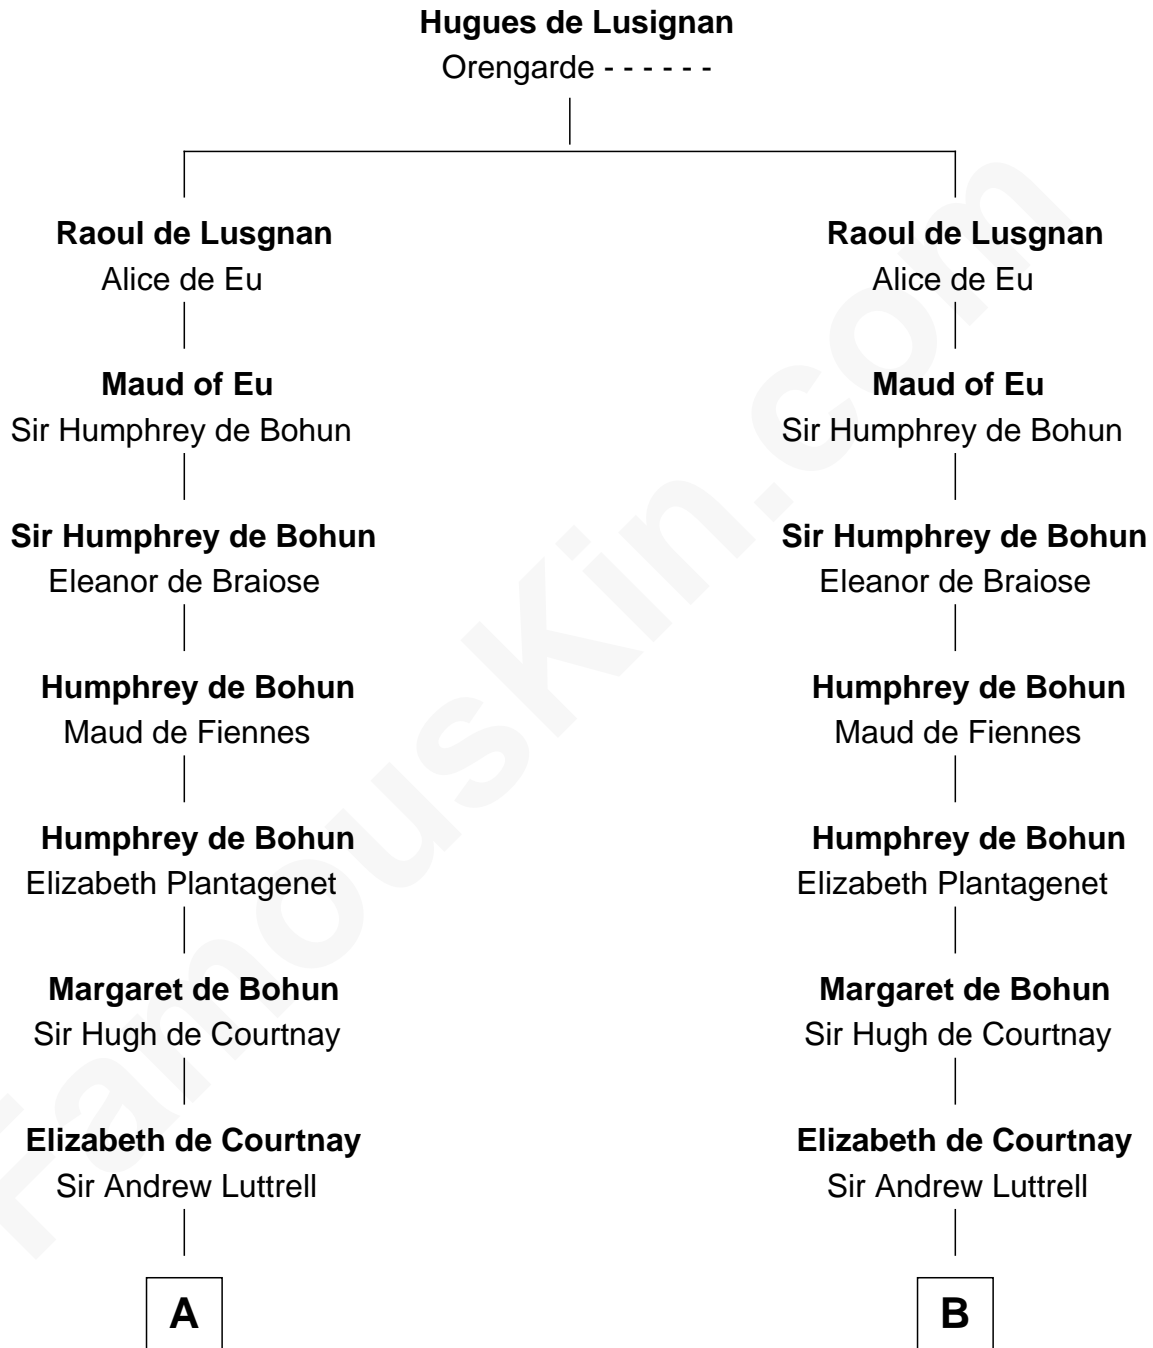

**FamousKin.com**  
**Relationship Chart of**  
**James Russell Lowell**  
*American "Fireside" Poet*

18th cousin 3 times removed of

**Caleb Brewster**

*Member of the Culper Spy Ring during the American Revolution*

**C**

**Ebenezer Lowell**  
Elizabeth Shailer

**Rev. John Lowell**  
Sarah Champney

**John Lowell**  
Rebecca Russell

**Rev. Charles Lowell**  
Harriet Brackett Spence

**James Russell Lowell**  
*American "Fireside" Poet*

**D**

**Benjamin Brewster**  
Sarah Biggs

**Caleb Brewster**  
*Member of the Culper Spy Ring*

FamousKin.com