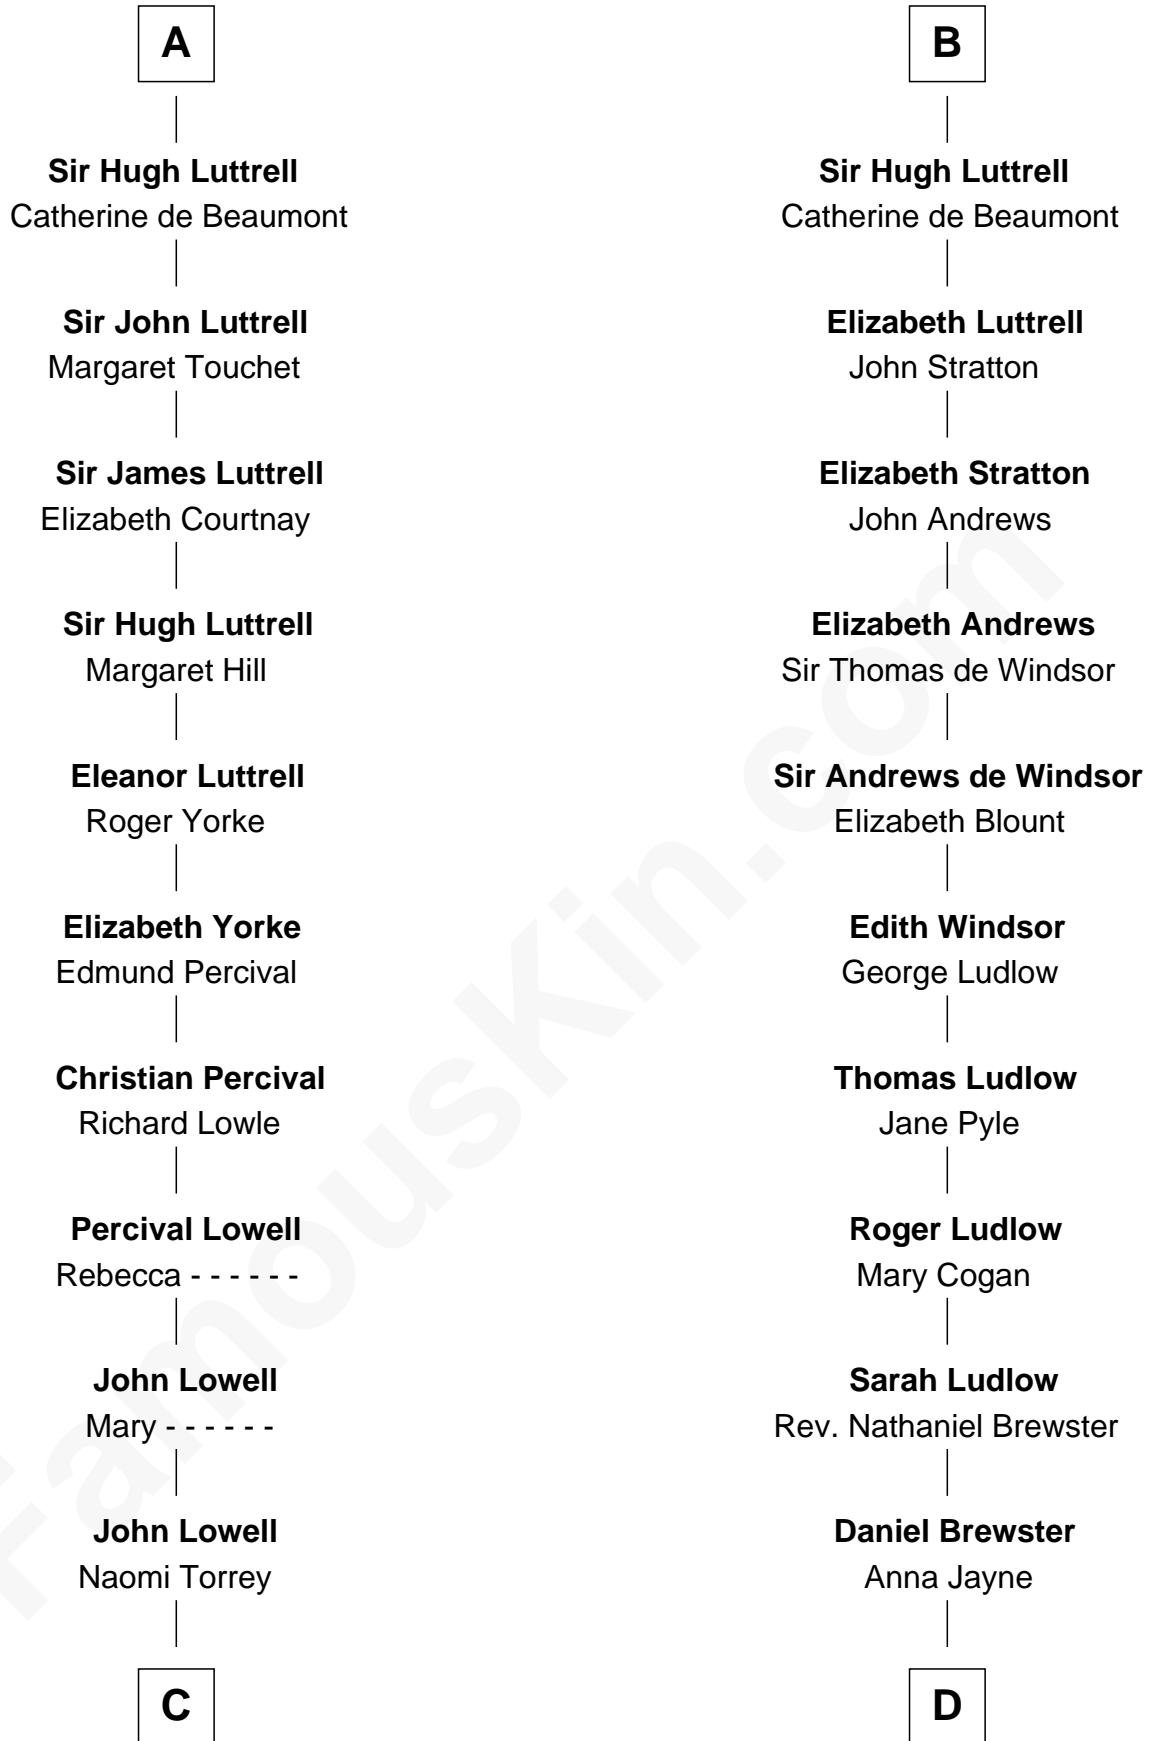

**FamousKin.com**  
**Relationship Chart of**  
**James Russell Lowell**  
*American "Fireside" Poet*

18th cousin 3 times removed of

**Caleb Brewster**

*Member of the Culper Spy Ring during the American Revolution*

**D**

**Benjamin Brewster**  
Sarah Biggs

**Caleb Brewster**  
*Member of the Culper Spy Ring*

FamousKin.com