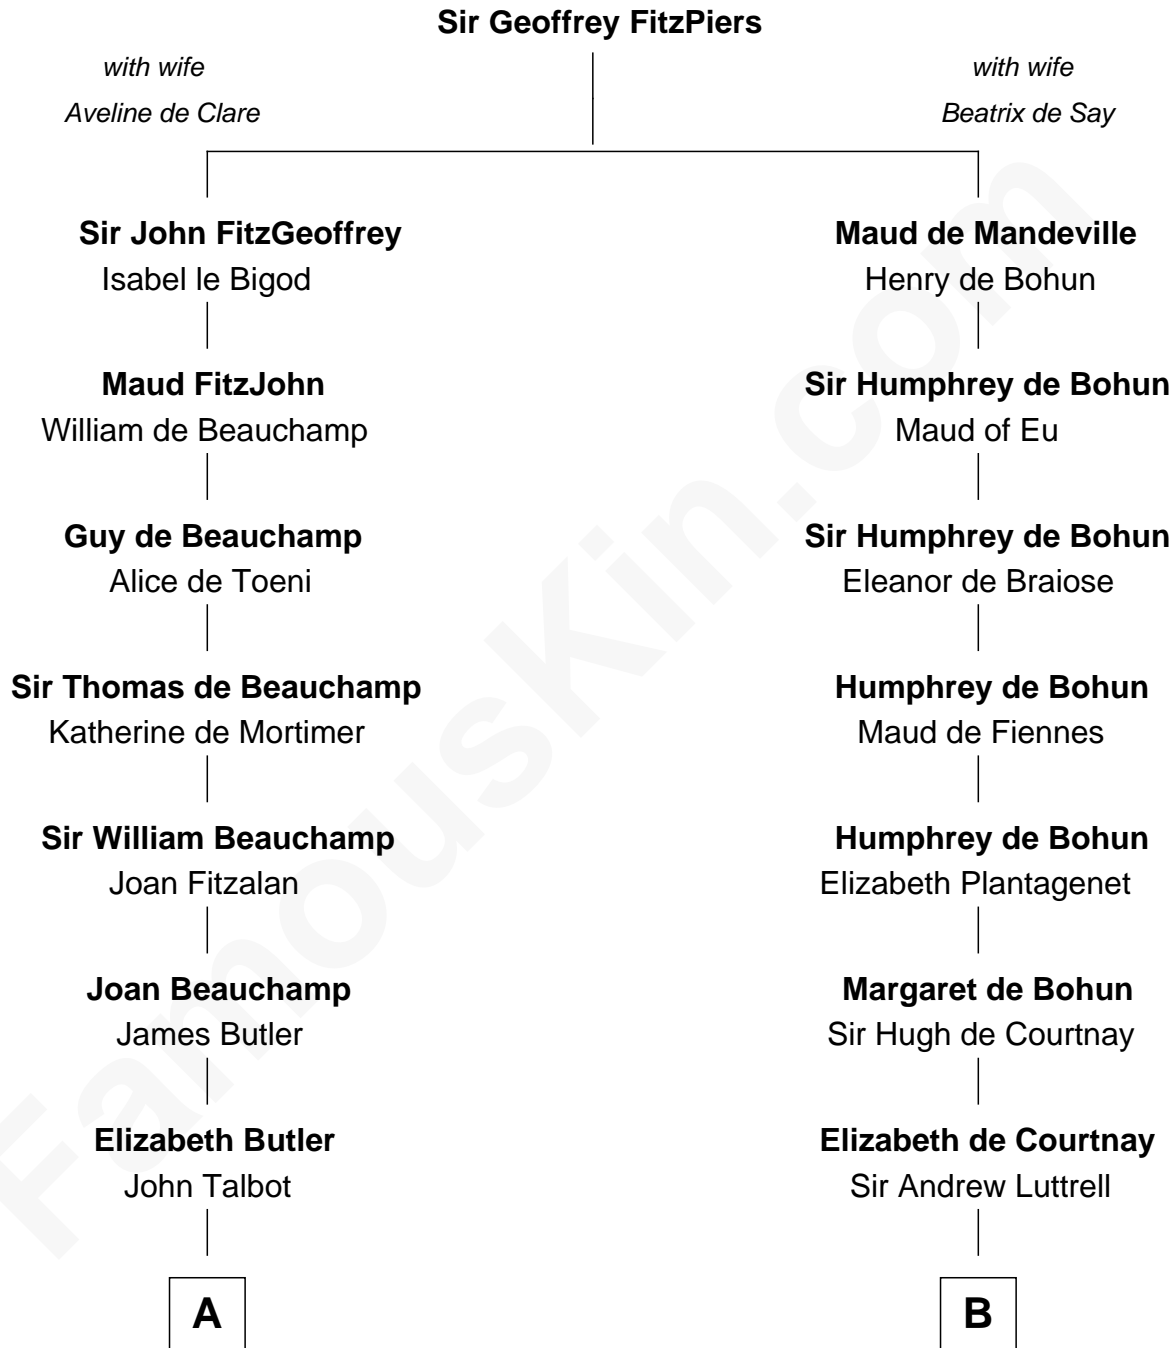

FamousKin.com
Relationship Chart of
James Russell Lowell
American "Fireside" Poet

18th cousin 1 time removed of

Caleb Brewster

Member of the Culper Spy Ring during the American Revolution

A

Ann Talbot

Sir Henry Vernon

Elizabeth Vernon

Sir Robert Corbet

Sir Roger Corbet

Anne Windsor

Margaret Corbet

Sir Francis Palmes

Sir Francis Palmes

Mary Hadnall