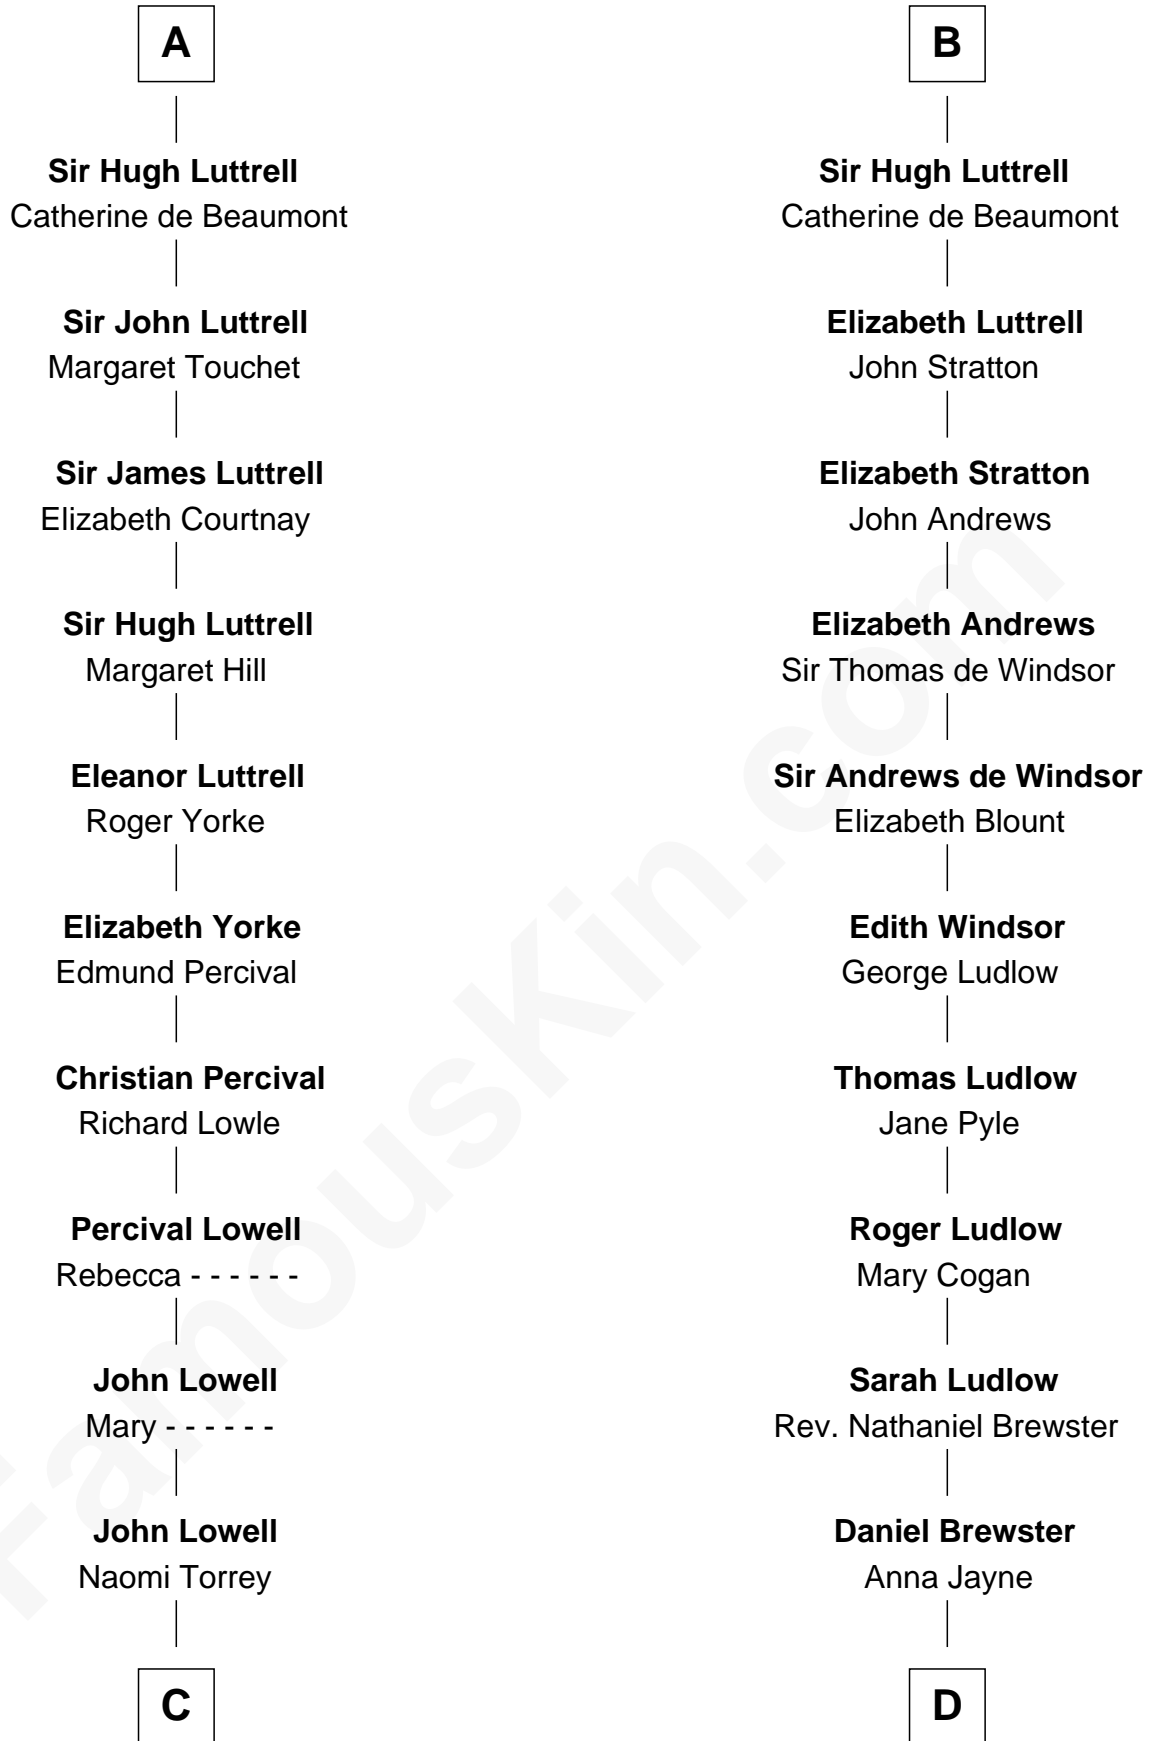

FamousKin.com
Relationship Chart of
James Russell Lowell
American "Fireside" Poet

18th cousin 3 times removed of

Caleb Brewster

Member of the Culper Spy Ring during the American Revolution

C

Ebenezer Lowell
Elizabeth Shailer

Rev. John Lowell
Sarah Champney

John Lowell
Rebecca Russell

Rev. Charles Lowell
Harriet Brackett Spence

James Russell Lowell
American "Fireside" Poet

D

Benjamin Brewster
Sarah Biggs

Caleb Brewster
Member of the Culper Spy Ring