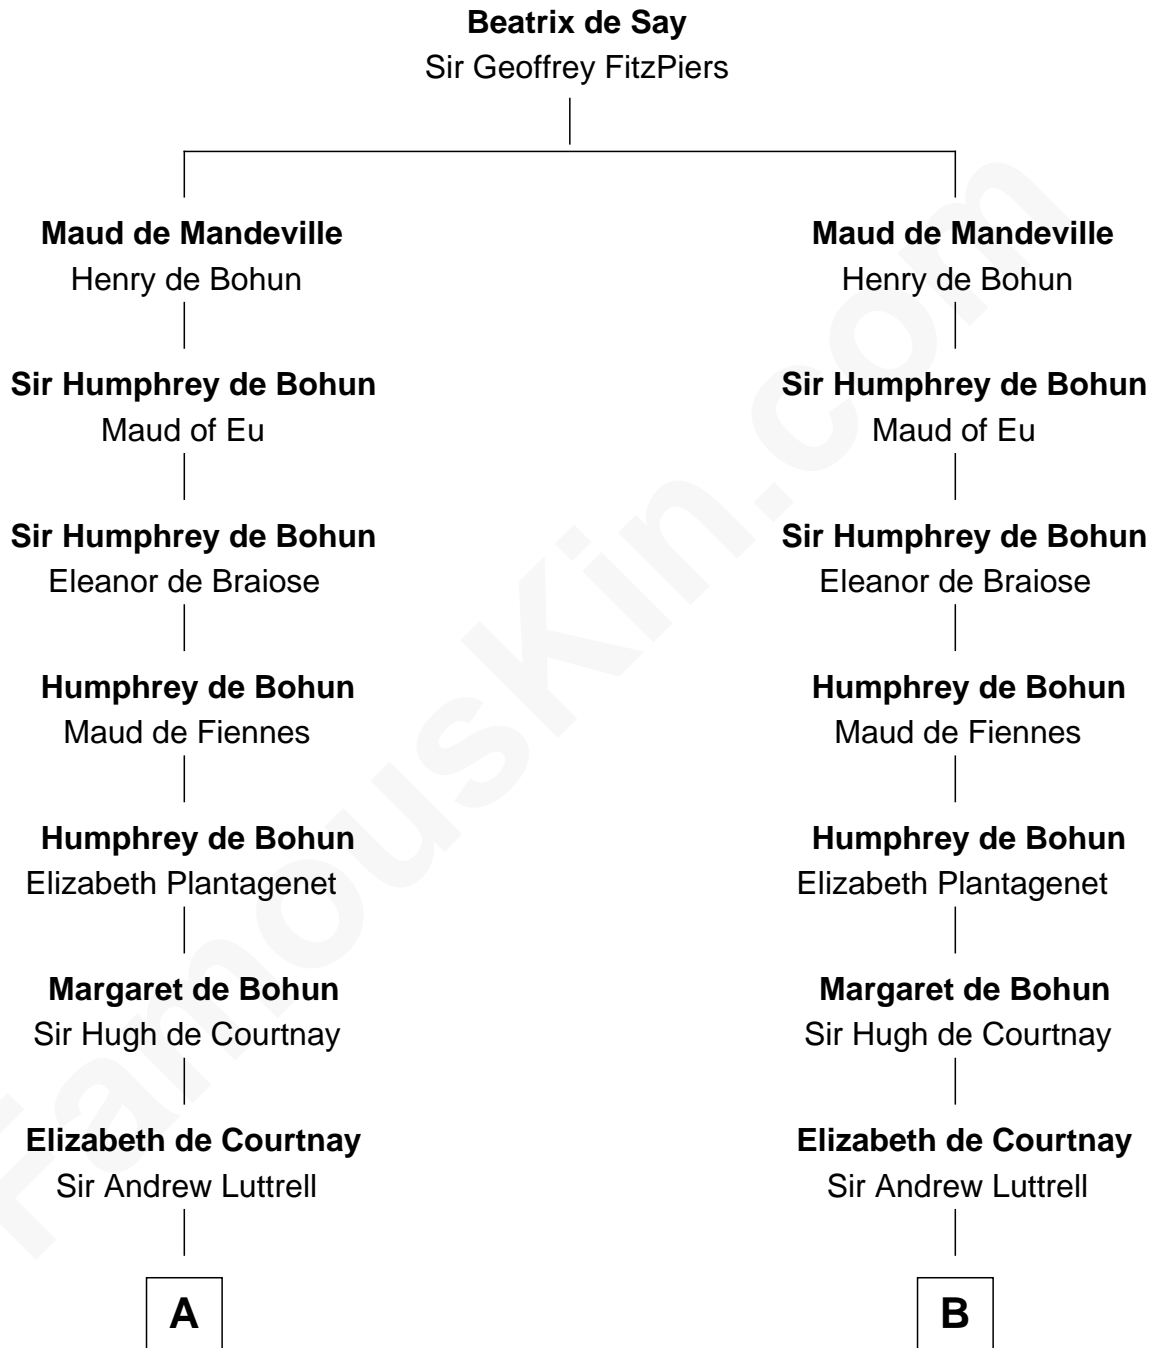

FamousKin.com
Relationship Chart of
James Russell Lowell
American "Fireside" Poet

18th cousin 3 times removed of

Caleb Brewster

Member of the Culper Spy Ring during the American Revolution

C

Ebenezer Lowell
Elizabeth Shailer

Rev. John Lowell
Sarah Champney

John Lowell
Rebecca Russell

Rev. Charles Lowell
Harriet Brackett Spence

James Russell Lowell
American "Fireside" Poet

D

Benjamin Brewster
Sarah Biggs

Caleb Brewster
Member of the Culper Spy Ring

FamousKin.com