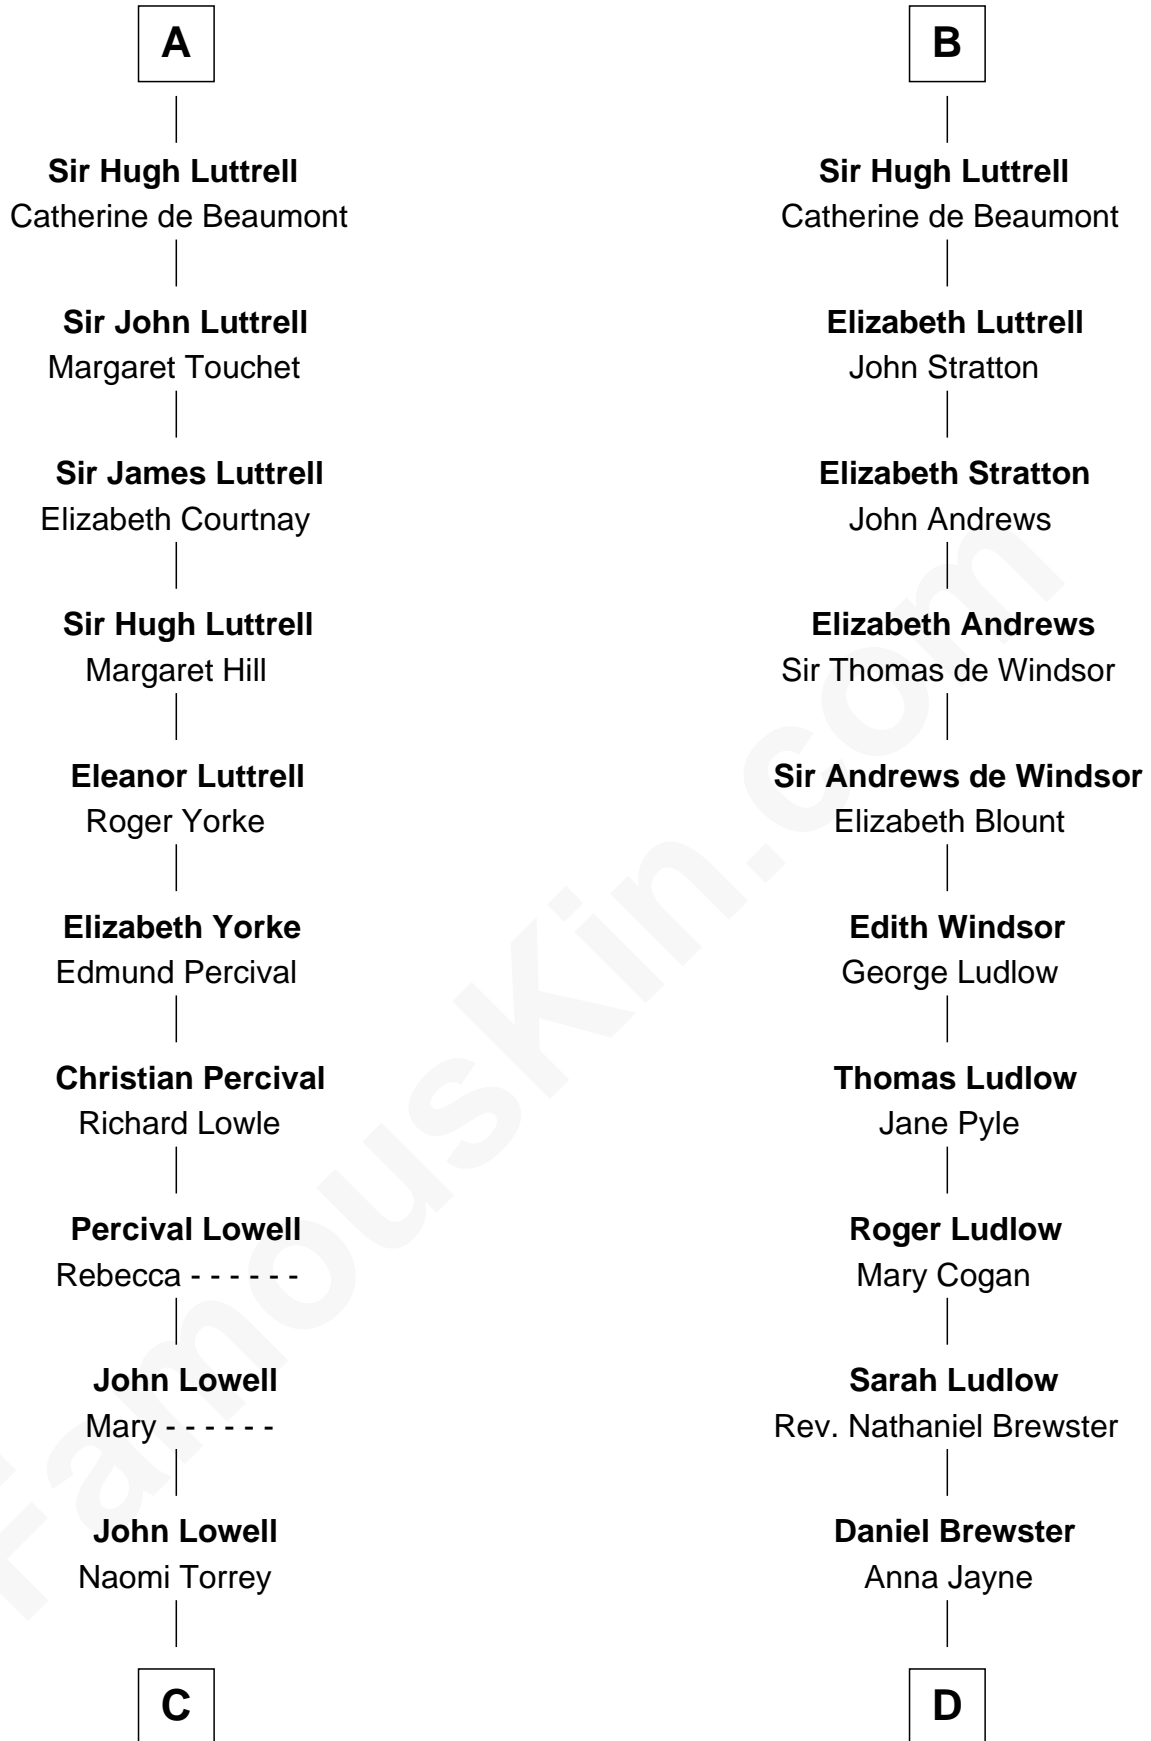

**FamousKin.com**  
**Relationship Chart of**  
**James Russell Lowell**  
*American "Fireside" Poet*

18th cousin 3 times removed of

**Caleb Brewster**

*Member of the Culper Spy Ring during the American Revolution*

**Sir Robert de Beaumont**

Maud FitzReginald

**C**

**Ebenezer Lowell**  
Elizabeth Shailer

**Rev. John Lowell**  
Sarah Champney

**John Lowell**  
Rebecca Russell

**Rev. Charles Lowell**  
Harriet Brackett Spence

**James Russell Lowell**  
*American "Fireside" Poet*

**D**

**Benjamin Brewster**  
Sarah Biggs

**Caleb Brewster**  
*Member of the Culper Spy Ring*

FamousKin.com