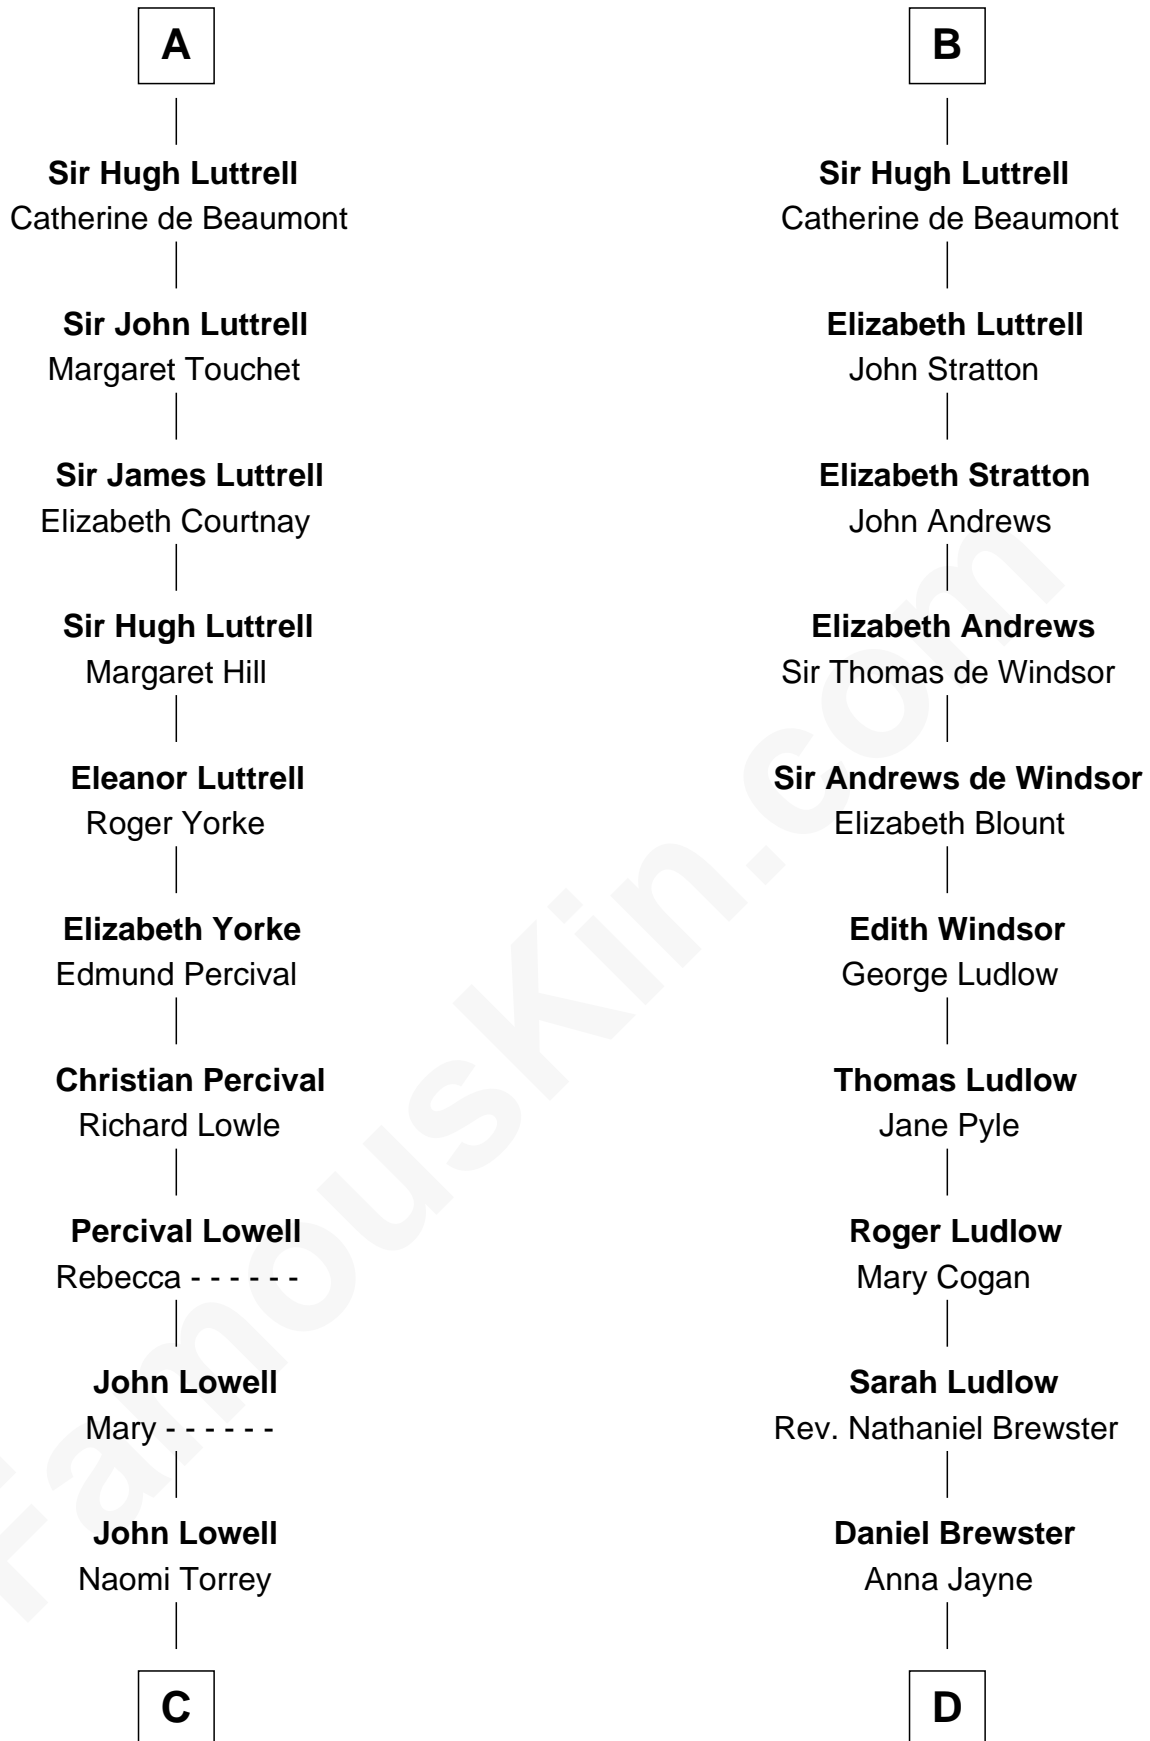

FamousKin.com
Relationship Chart of
James Russell Lowell
American "Fireside" Poet

18th cousin 3 times removed of

Caleb Brewster

Member of the Culper Spy Ring during the American Revolution

Geoffrey Plantagenet
 Maud of England

Henry II, King of England
 Eleanor of Aquitaine

John, King of England
 Isabelle of Angoulême

Henry III, King of England
 Eleanor of Provence

Edward I, King of England
 Eleanor of Castile

Elizabeth Plantagenet
 Humphrey de Bohun

Margaret de Bohun
 Sir Hugh de Courtnay

Elizabeth de Courtnay
 Sir Andrew Luttrell

A

Henry II, King of England
 Eleanor of Aquitaine

John, King of England
 Isabelle of Angoulême

Henry III, King of England
 Eleanor of Provence

Edward I, King of England
 Eleanor of Castile

Elizabeth Plantagenet
 Humphrey de Bohun

Margaret de Bohun
 Sir Hugh de Courtnay

Elizabeth de Courtnay
 Sir Andrew Luttrell

B

C

Ebenezer Lowell
Elizabeth Shailer