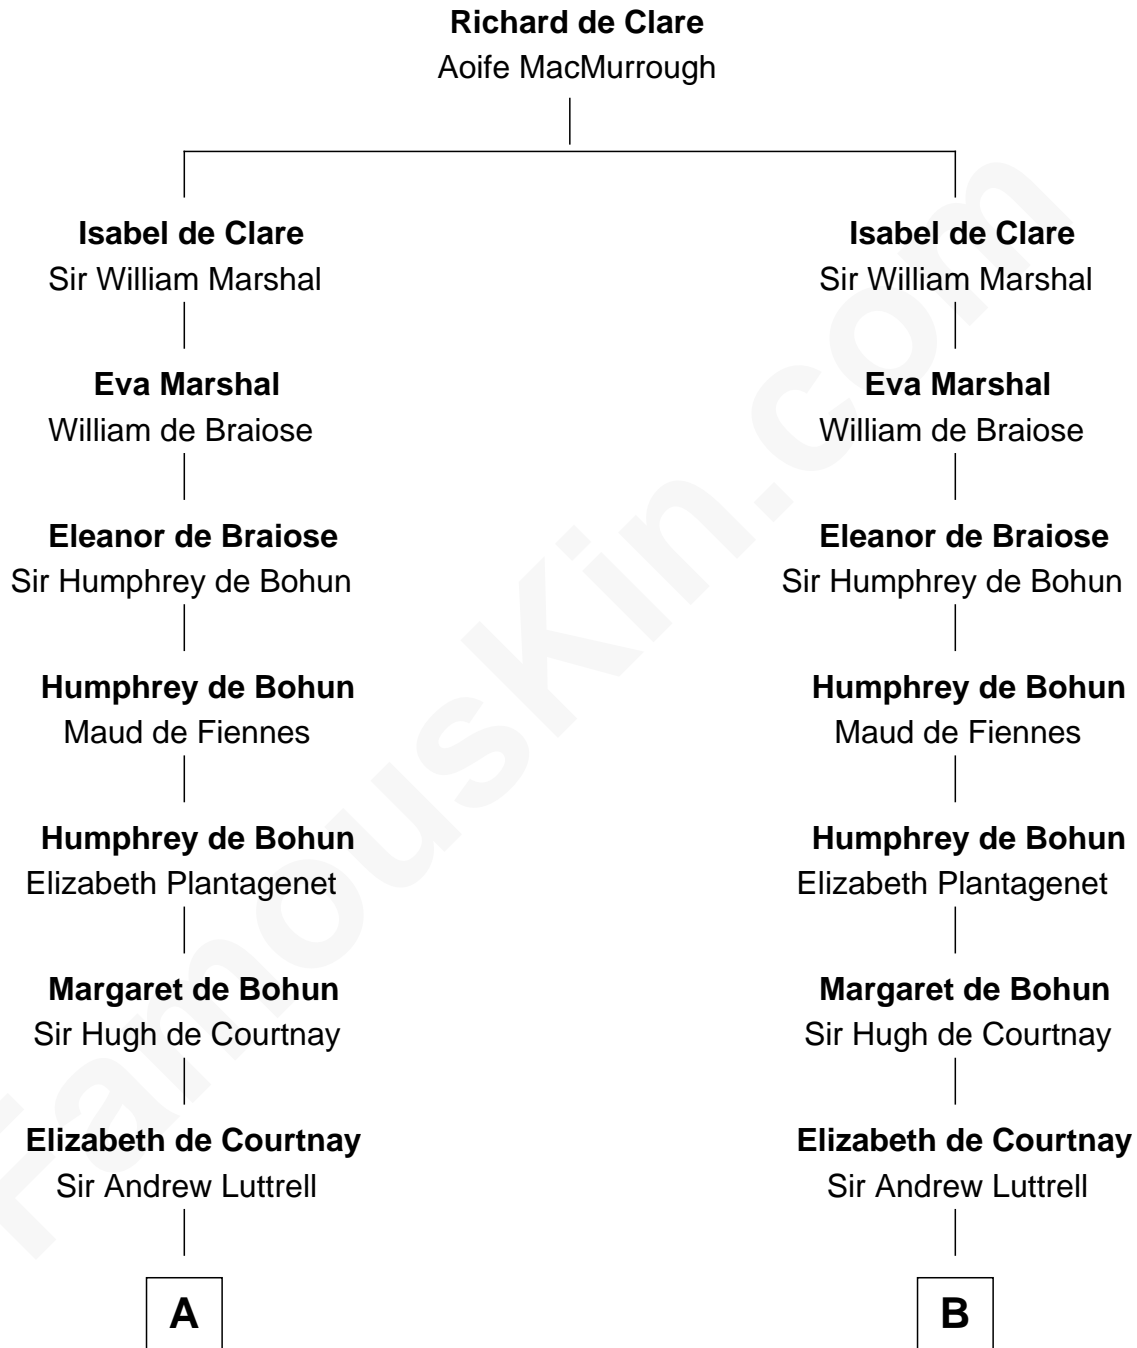

FamousKin.com
Relationship Chart of
James Russell Lowell
American "Fireside" Poet

18th cousin 3 times removed of

Caleb Brewster

Member of the Culper Spy Ring during the American Revolution

C

Ebenezer Lowell
Elizabeth Shailer

Rev. John Lowell
Sarah Champney

John Lowell
Rebecca Russell

Rev. Charles Lowell
Harriet Brackett Spence

James Russell Lowell
American "Fireside" Poet

D

Benjamin Brewster
Sarah Biggs

Caleb Brewster
Member of the Culper Spy Ring