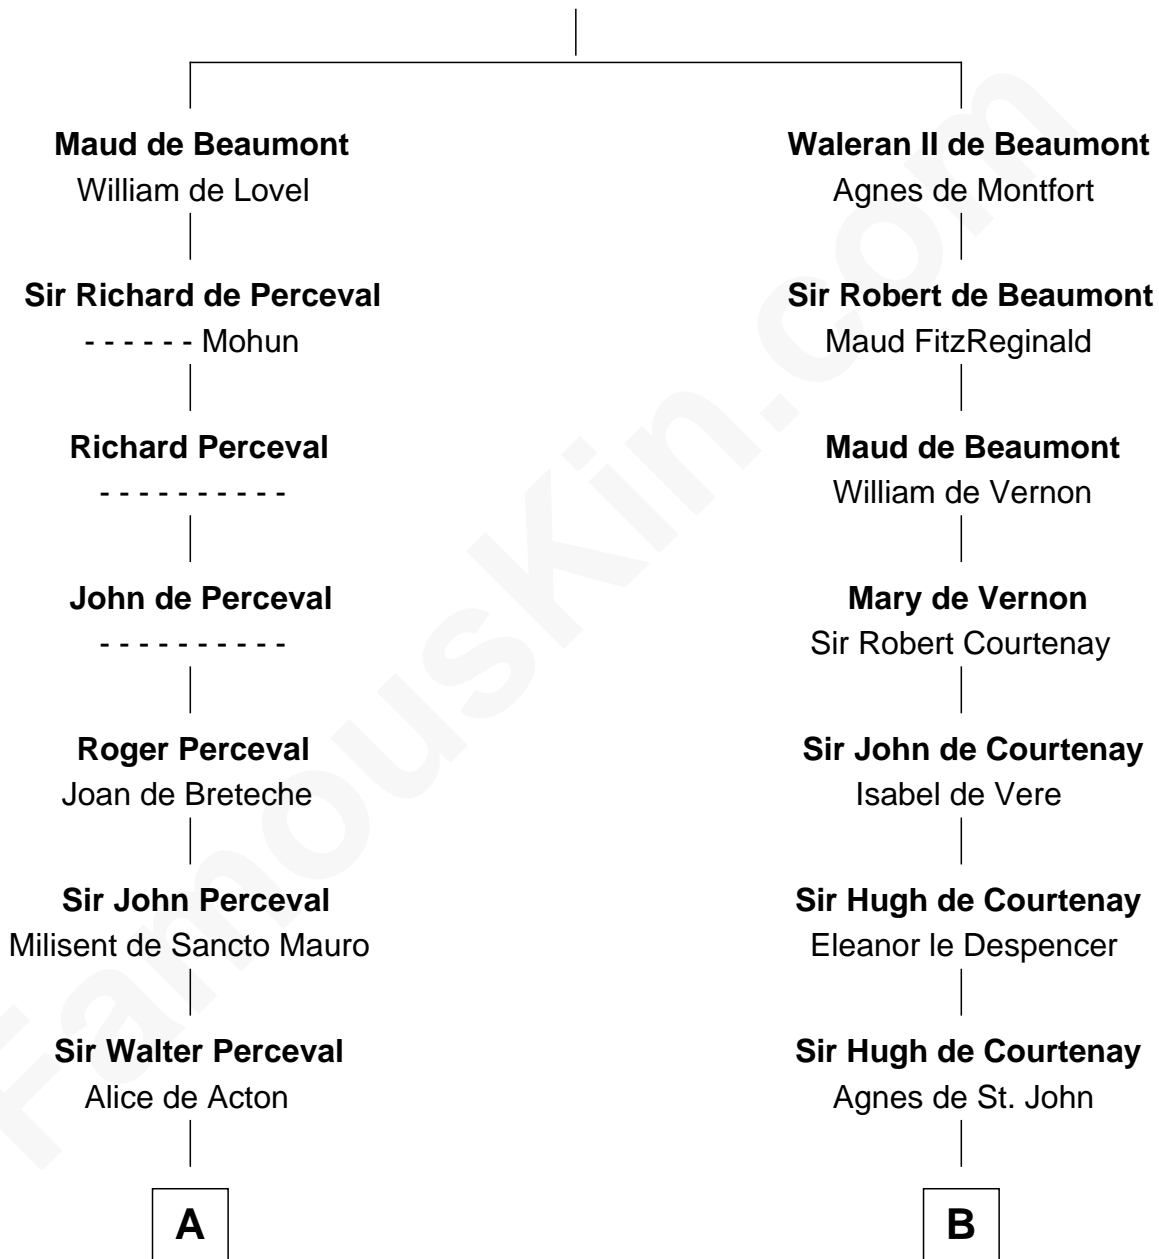

20th cousin 1 time removed of

Caleb Brewster

Member of the Culper Spy Ring during the American Revolution

Sir Robert de Beaumont

Isabel de Vermandois