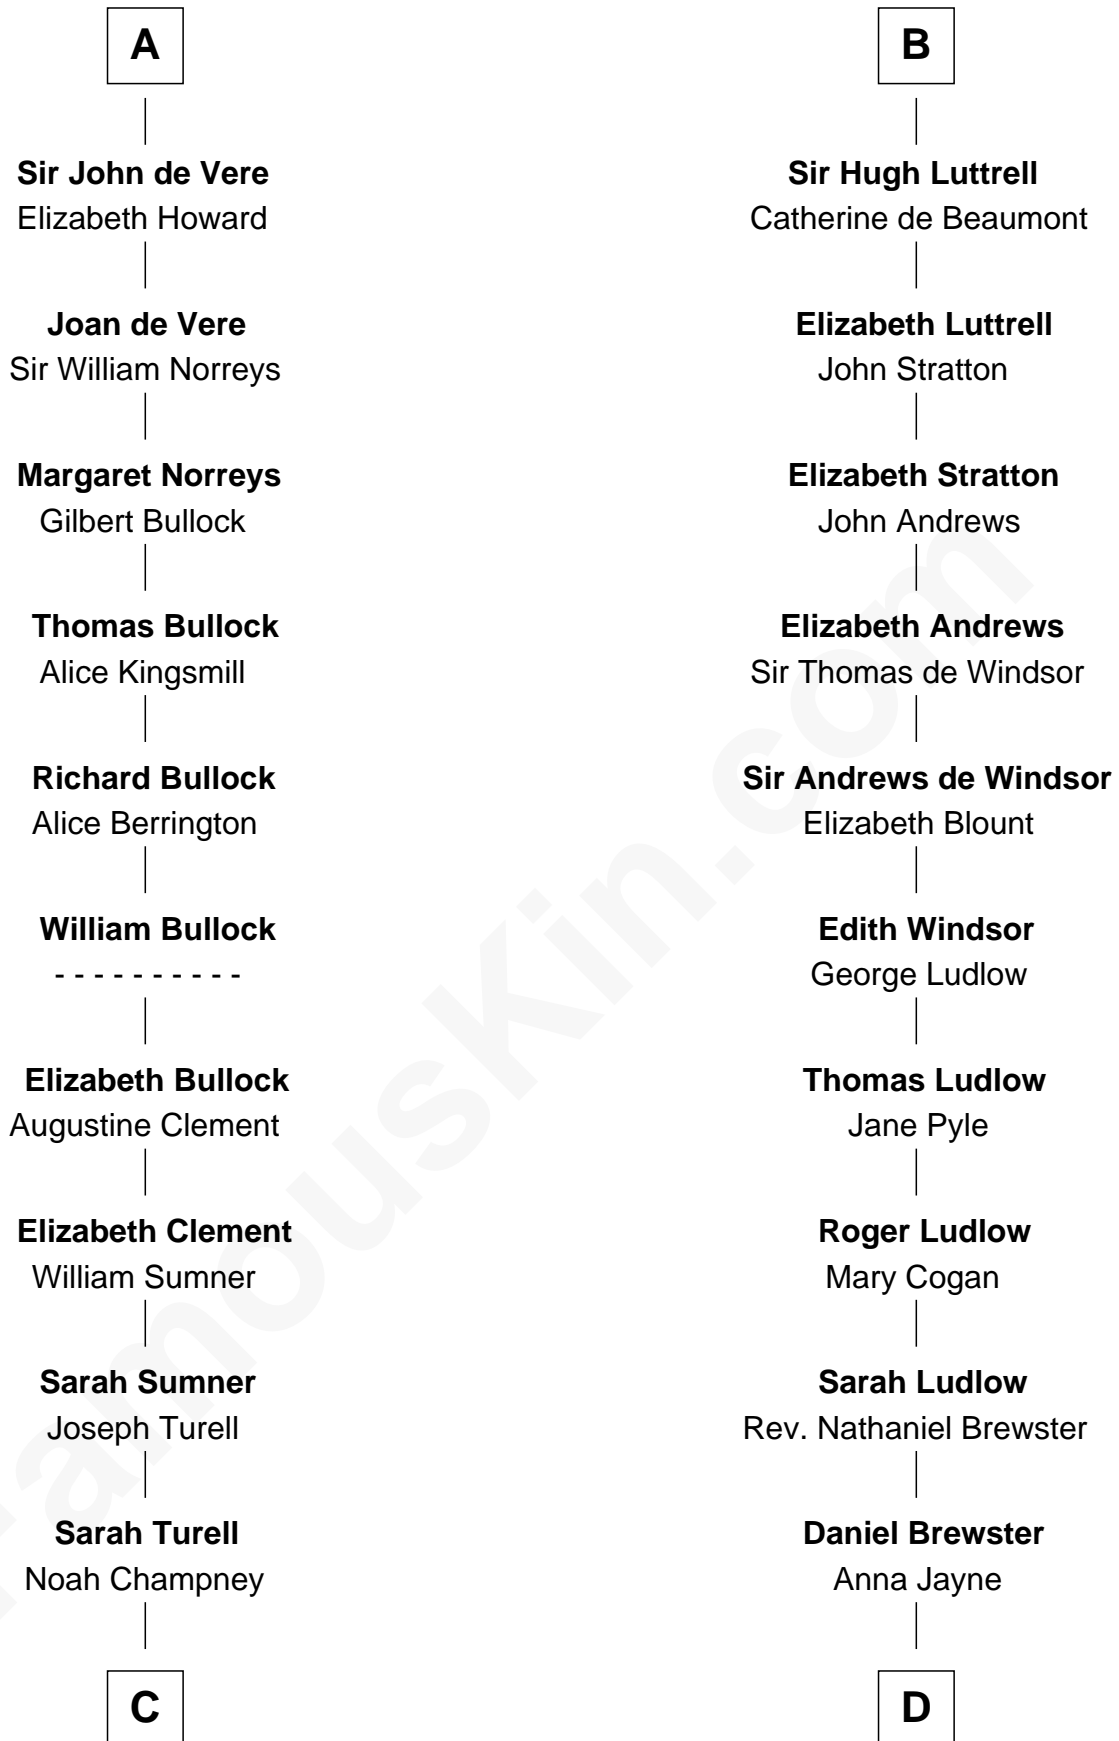

FamousKin.com
Relationship Chart of
James Russell Lowell
American "Fireside" Poet

18th cousin 2 times removed of

Caleb Brewster

Member of the Culper Spy Ring during the American Revolution

C

Sarah Champney

Benjamin Brewster

Sarah Biggs

Caleb Brewster

Member of the Culper Spy Ring

FamousKin.com