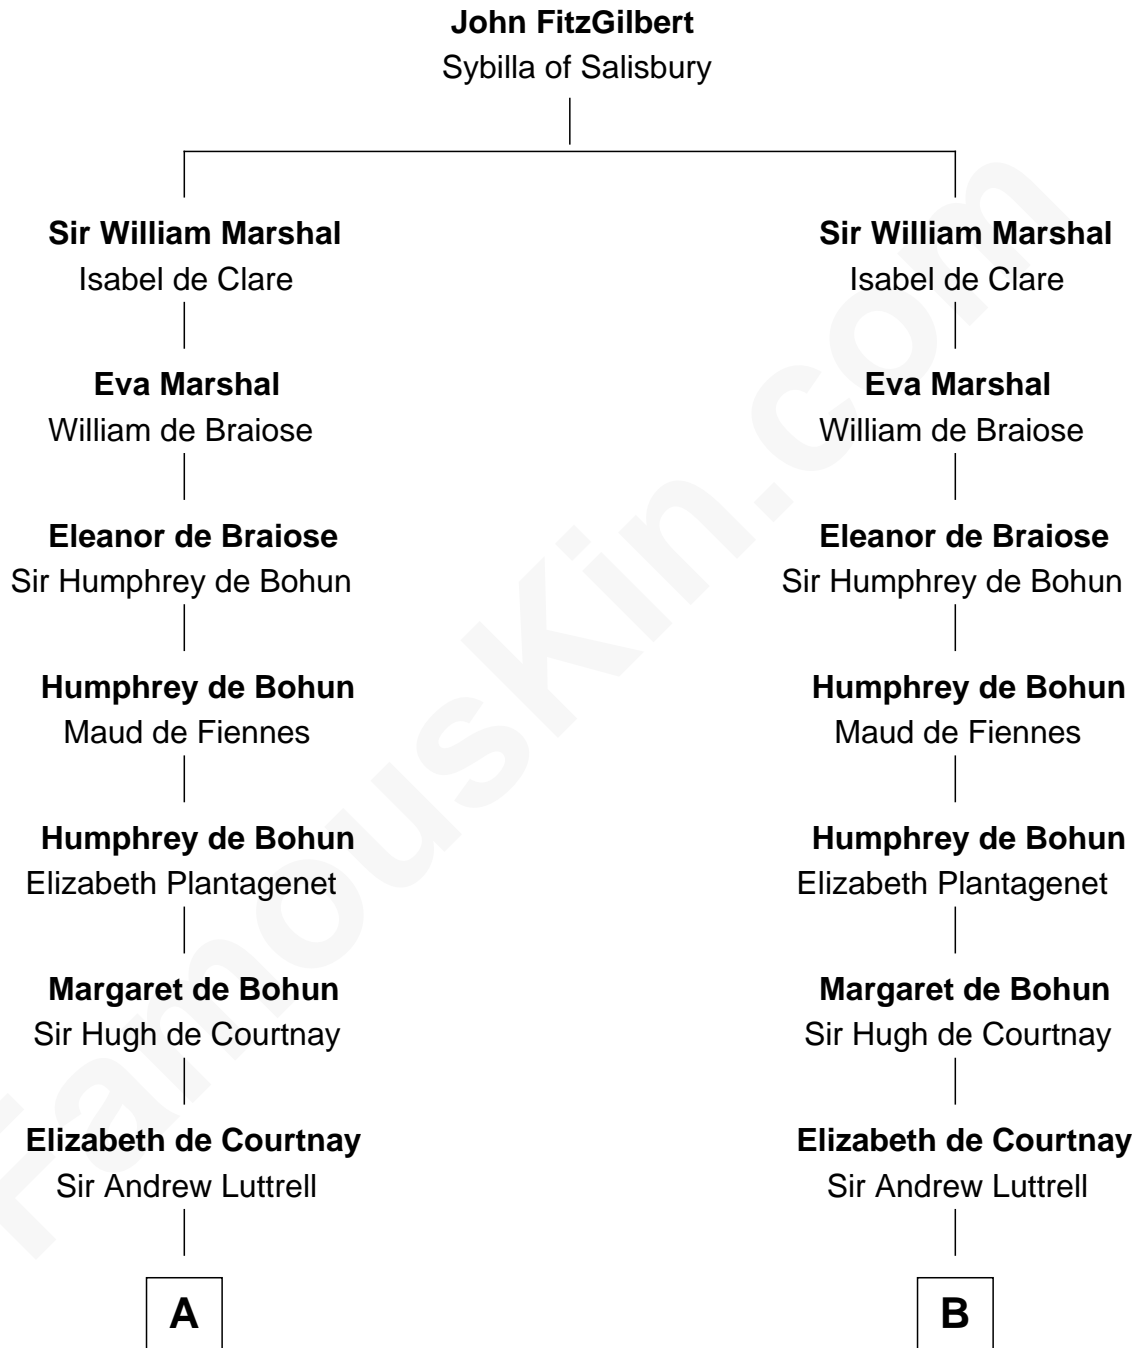

FamousKin.com
Relationship Chart of
James Russell Lowell
American "Fireside" Poet

18th cousin 3 times removed of

Caleb Brewster

Member of the Culper Spy Ring during the American Revolution

C

Ebenezer Lowell
Elizabeth Shailer

Rev. John Lowell
Sarah Champney

John Lowell
Rebecca Russell

Rev. Charles Lowell
Harriet Brackett Spence

James Russell Lowell
American "Fireside" Poet

D

Benjamin Brewster
Sarah Biggs

Caleb Brewster
Member of the Culper Spy Ring