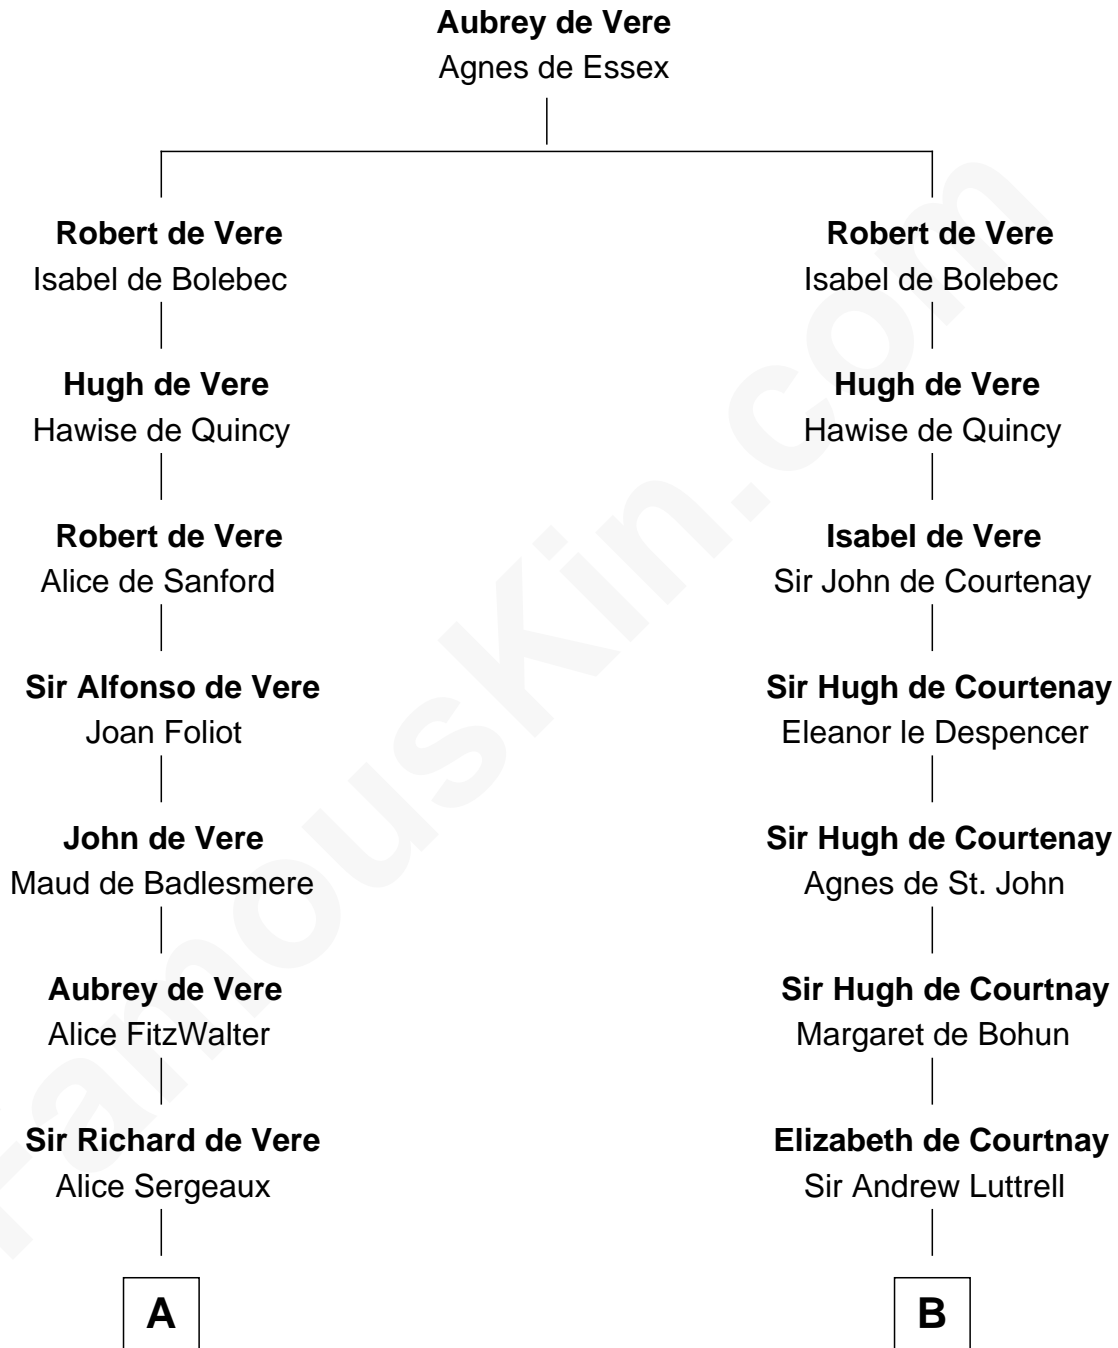

**FamousKin.com**  
**Relationship Chart of**  
**James Russell Lowell**  
*American "Fireside" Poet*

18th cousin 2 times removed of

**Caleb Brewster**

*Member of the Culper Spy Ring during the American Revolution*

**C**

**Sarah Champney**

Rev. John Lowell

**John Lowell**

Rebecca Russell

**Rev. Charles Lowell**

Harriet Brackett Spence

**James Russell Lowell**

*American "Fireside" Poet*

**D**

**Benjamin Brewster**

Sarah Biggs

**Caleb Brewster**

*Member of the Culper Spy Ring*

FamousKin.com