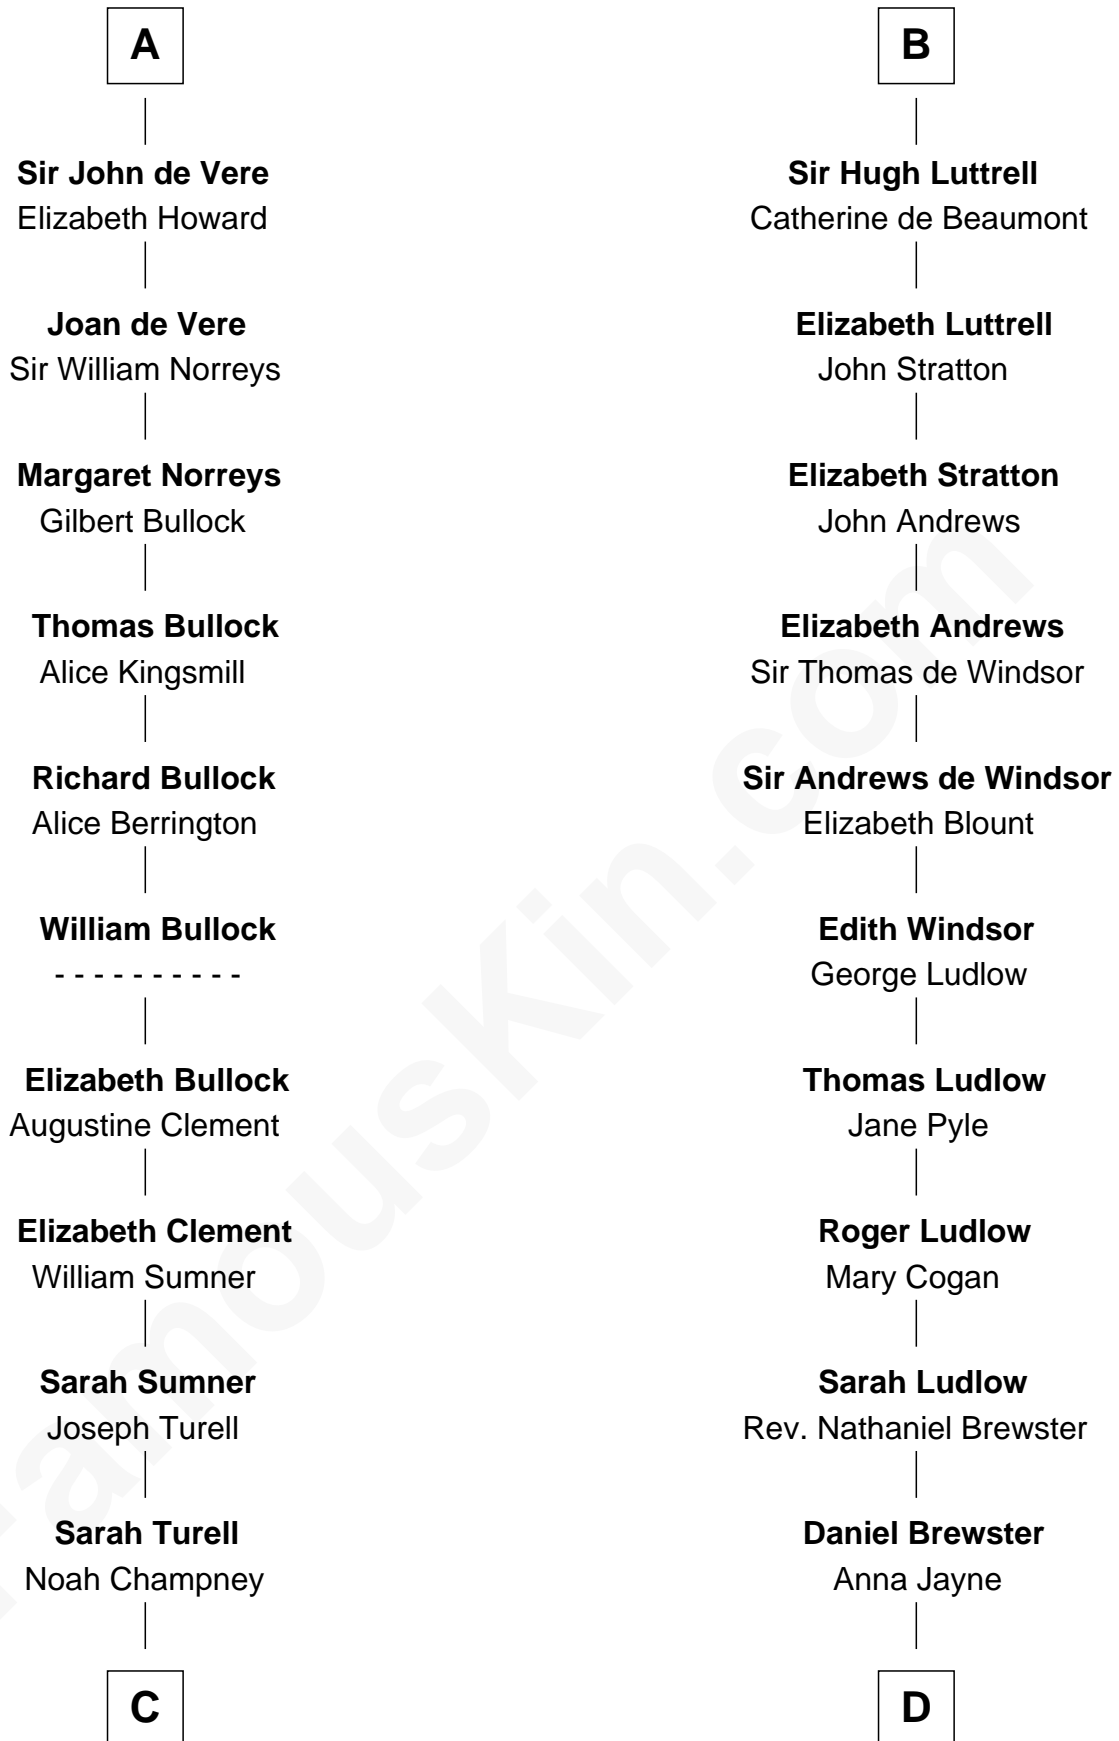

**FamousKin.com**  
**Relationship Chart of**  
**James Russell Lowell**  
*American "Fireside" Poet*

18th cousin 2 times removed of

**Caleb Brewster**

*Member of the Culper Spy Ring during the American Revolution*