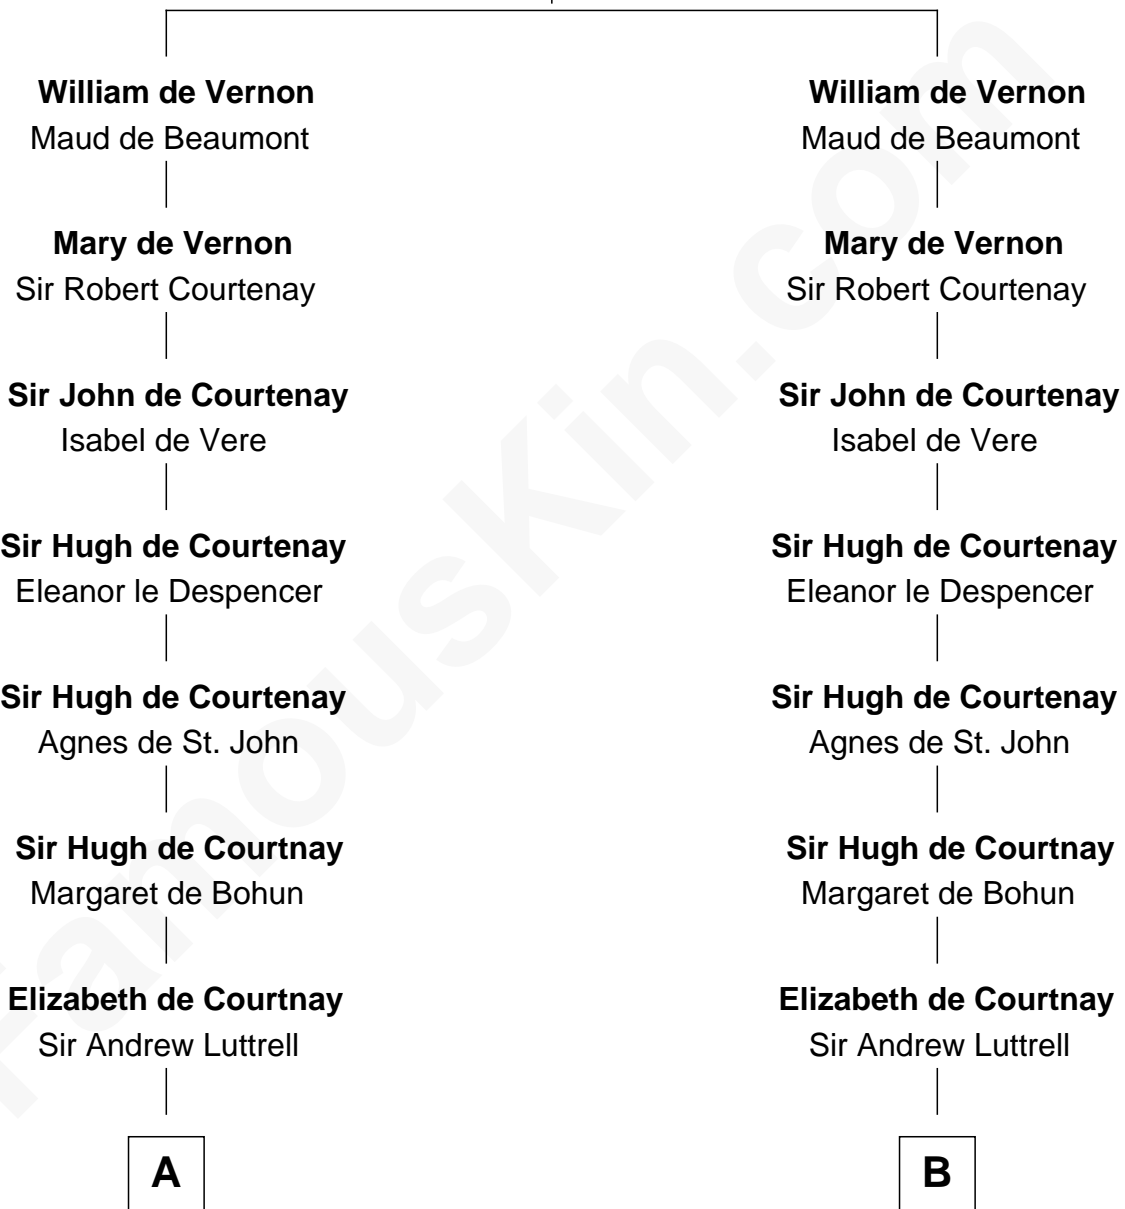

18th cousin 3 times removed of

Caleb Brewster

Member of the Culper Spy Ring during the American Revolution

Baldwin de Reviars

Adelise - - - - -