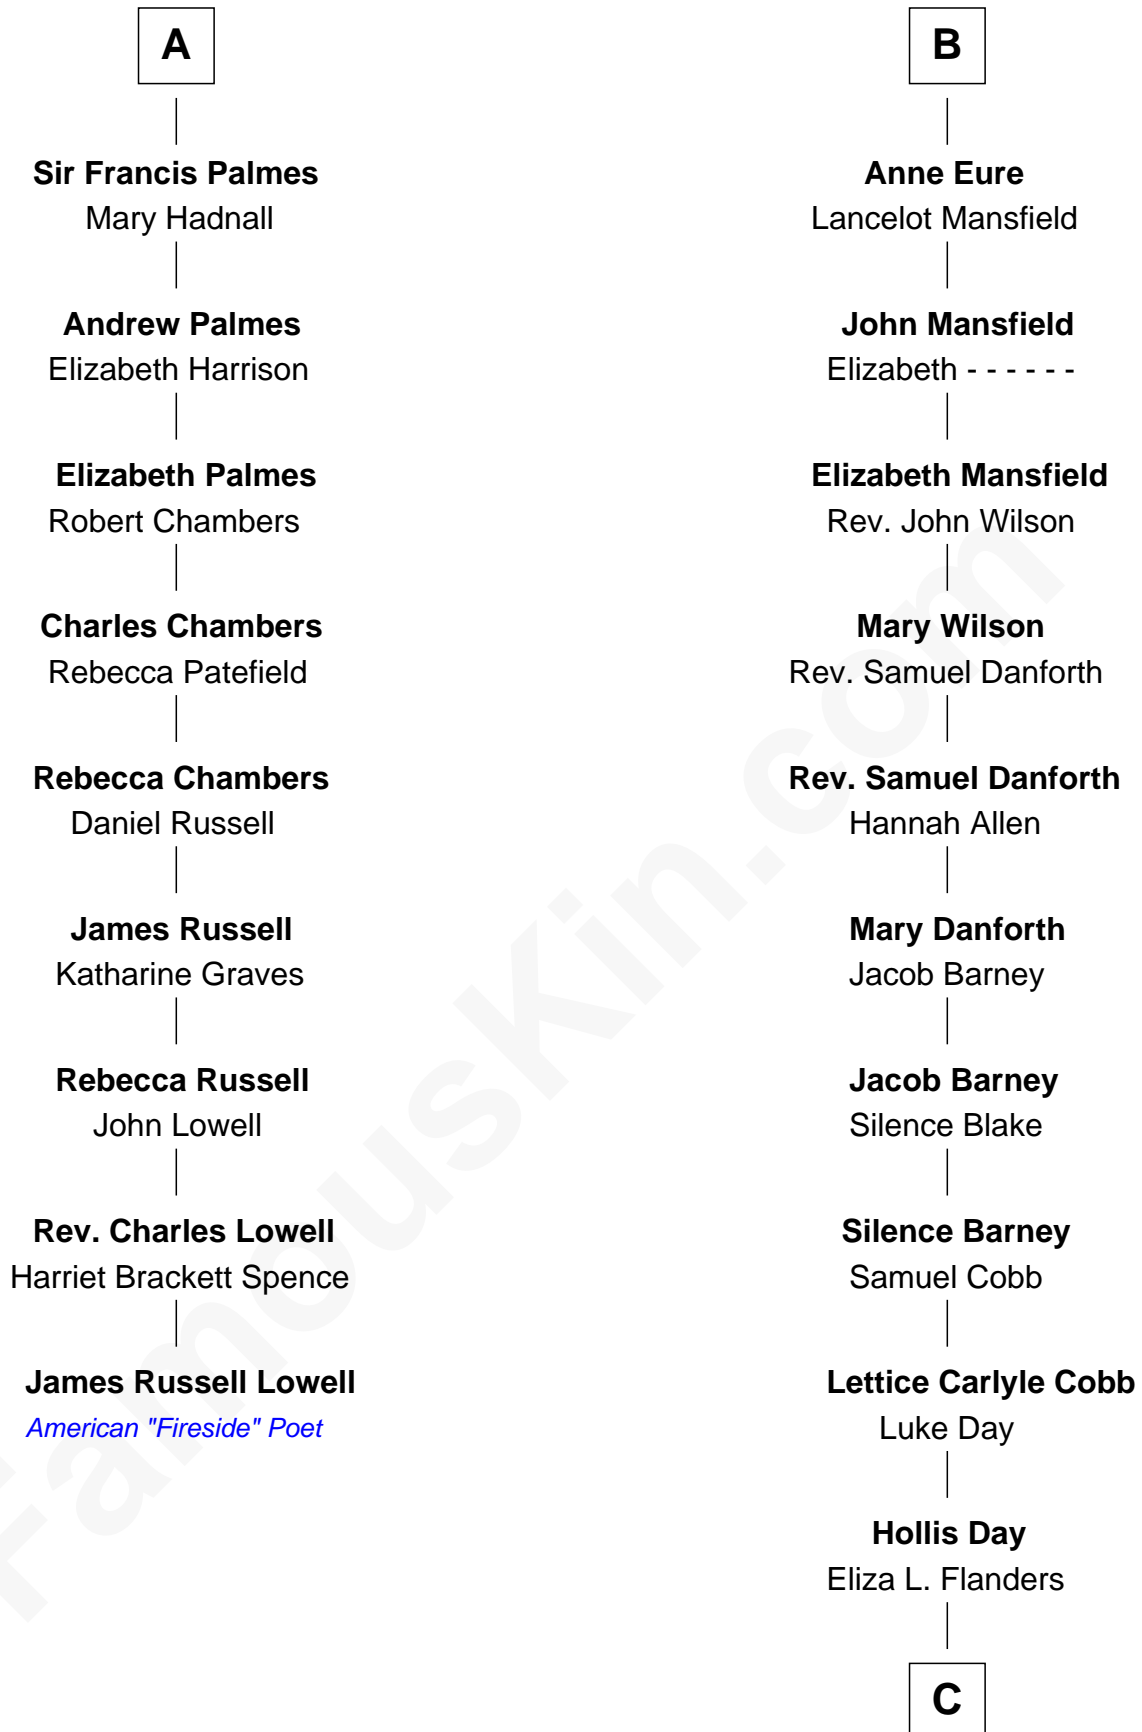

FamousKin.com
Relationship Chart of
James Russell Lowell
American "Fireside" Poet

15th cousin 4 times removed of
Sandra Day O'Connor
First Female U.S. Supreme Court Justice

C

Henry Clay Day
Alice Edith Hilton

Henry R. Day
Ada Mae Wilkey

Sandra Day O'Connor
U.S. Supreme Court Justice

FamousKin.com