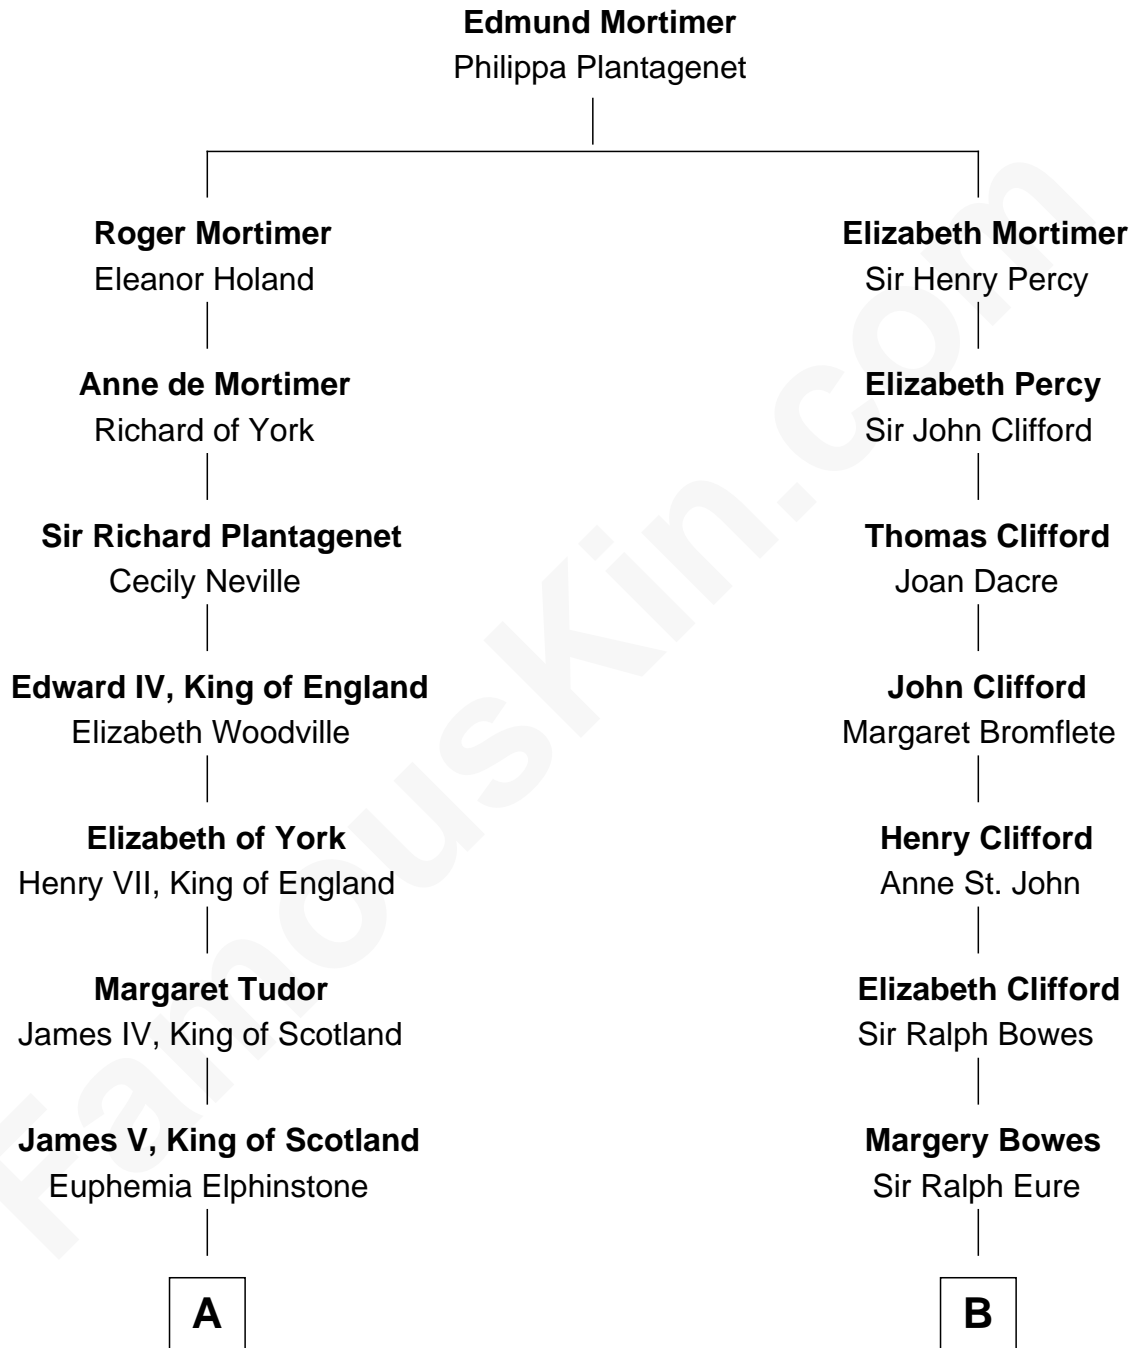

**FamousKin.com**  
**Relationship Chart of**  
**James Russell Lowell**  
*American "Fireside" Poet*

17th cousin 2 times removed of

**Sandra Day O'Connor**  
*First Female U.S. Supreme Court Justice*

**C**

Henry Clay Day  
Alice Edith Hilton

Henry R. Day  
Ada Mae Wilkey

Sandra Day O'Connor  
*U.S. Supreme Court Justice*

FamousKin.com