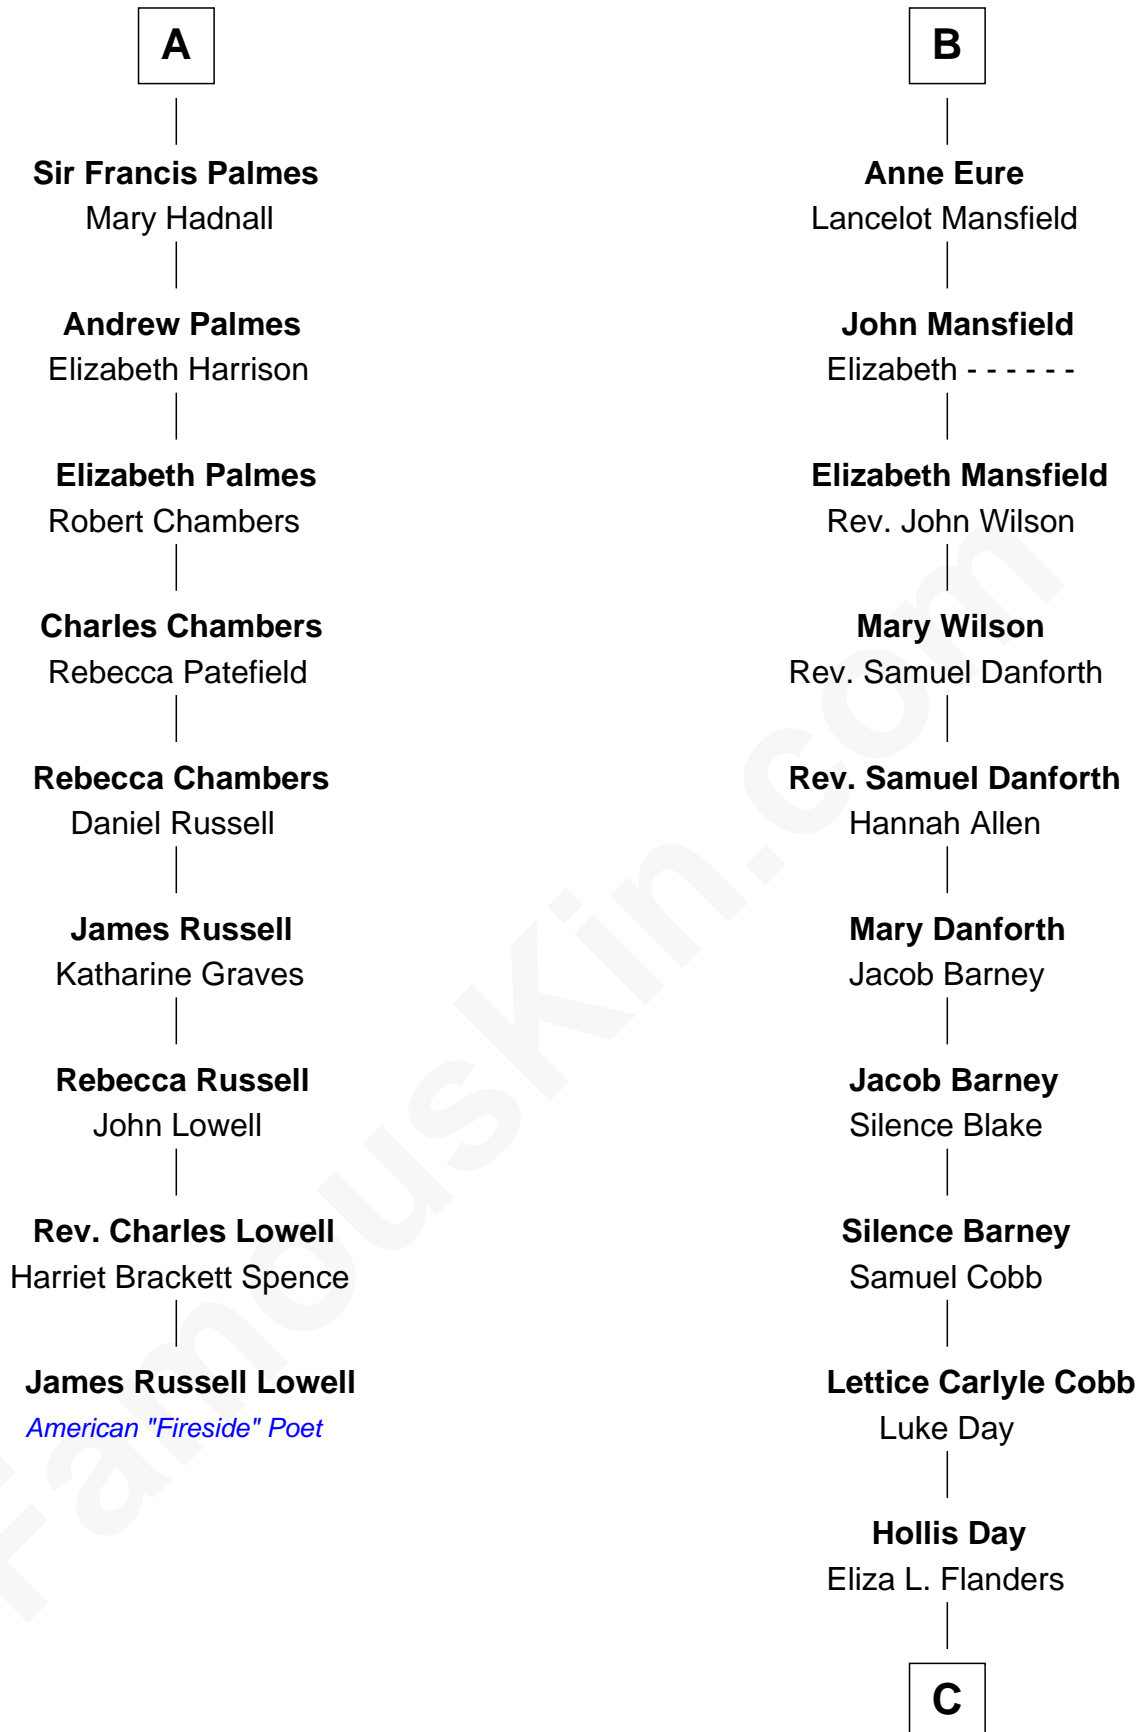

**FamousKin.com**  
**Relationship Chart of**  
**James Russell Lowell**  
*American "Fireside" Poet*

15th cousin 4 times removed of

**Sandra Day O'Connor**  
*First Female U.S. Supreme Court Justice*

**C**

Henry Clay Day  
Alice Edith Hilton

Henry R. Day  
Ada Mae Wilkey

Sandra Day O'Connor  
*U.S. Supreme Court Justice*

FamousKin.com