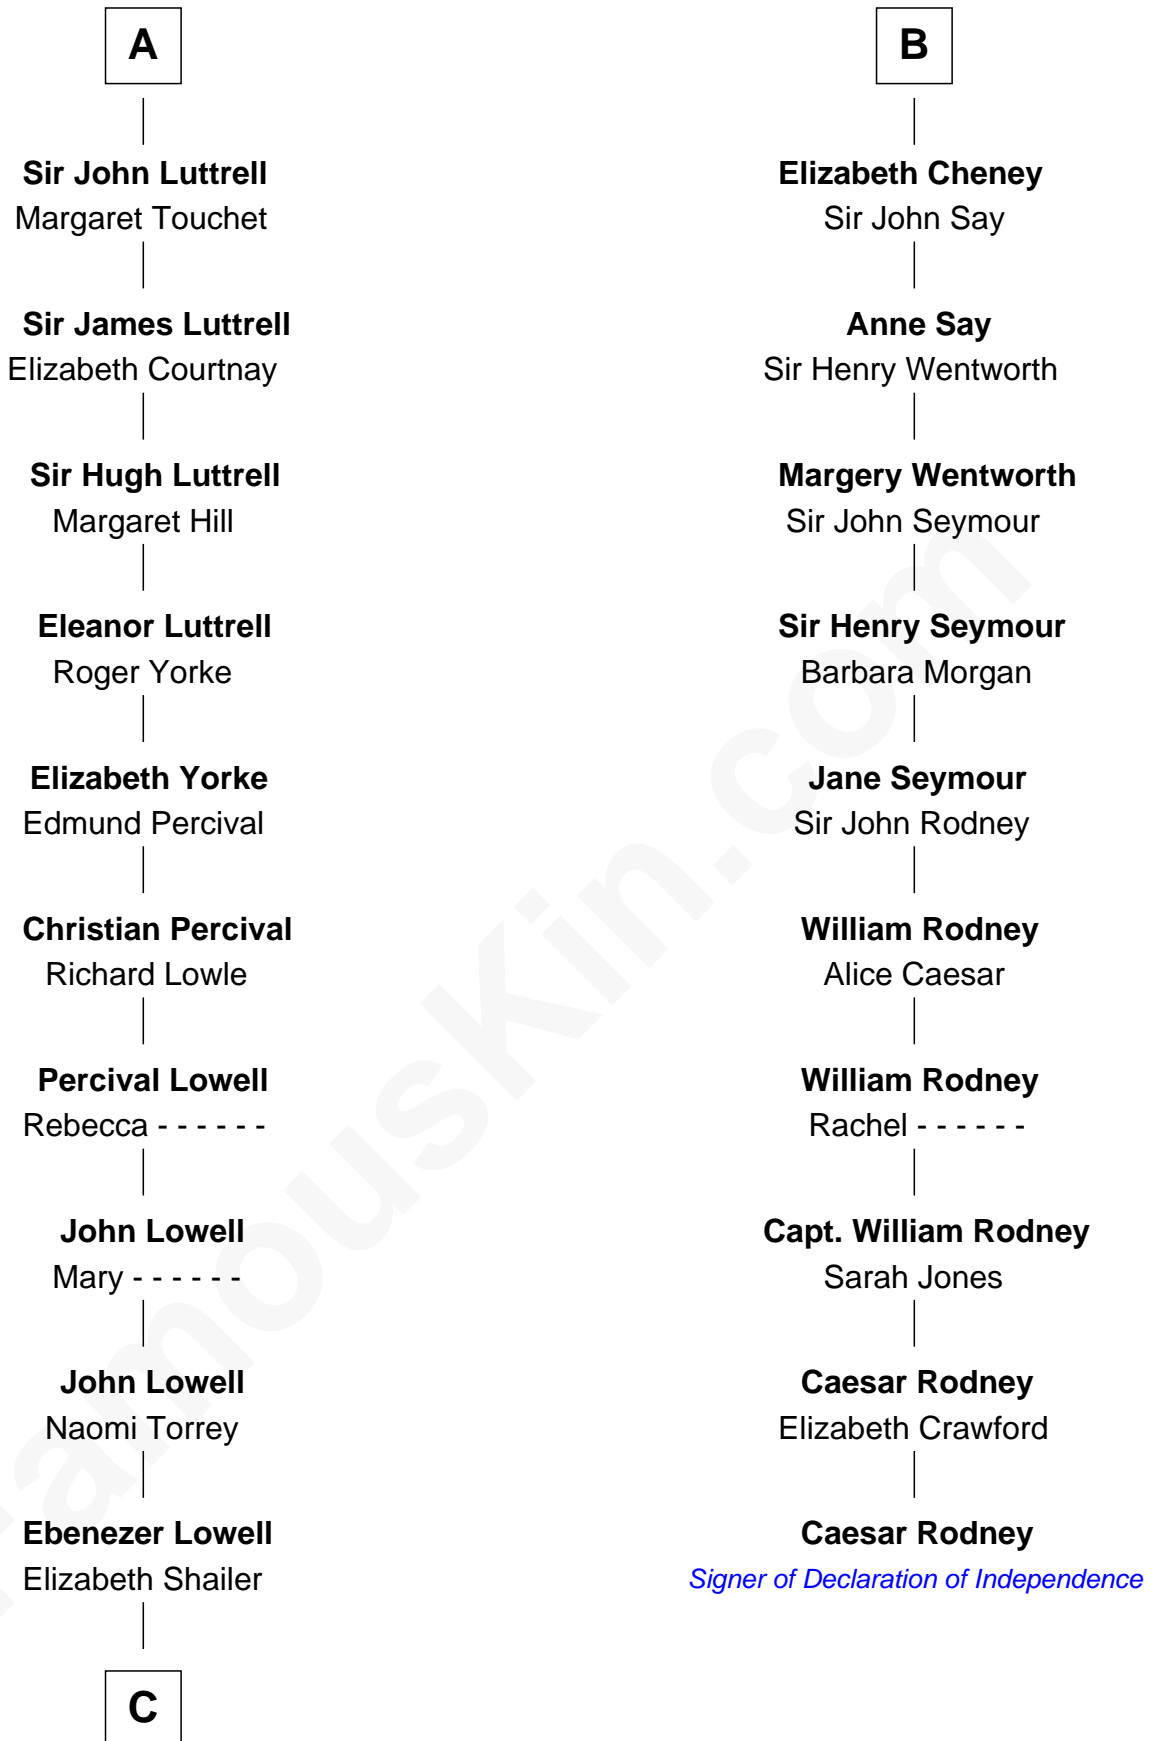

FamousKin.com
Relationship Chart of
James Russell Lowell
American "Fireside" Poet

16th cousin 4 times removed of

Caesar Rodney
Signer of the Declaration of Independence

C

Rev. John Lowell

Sarah Champney

John Lowell