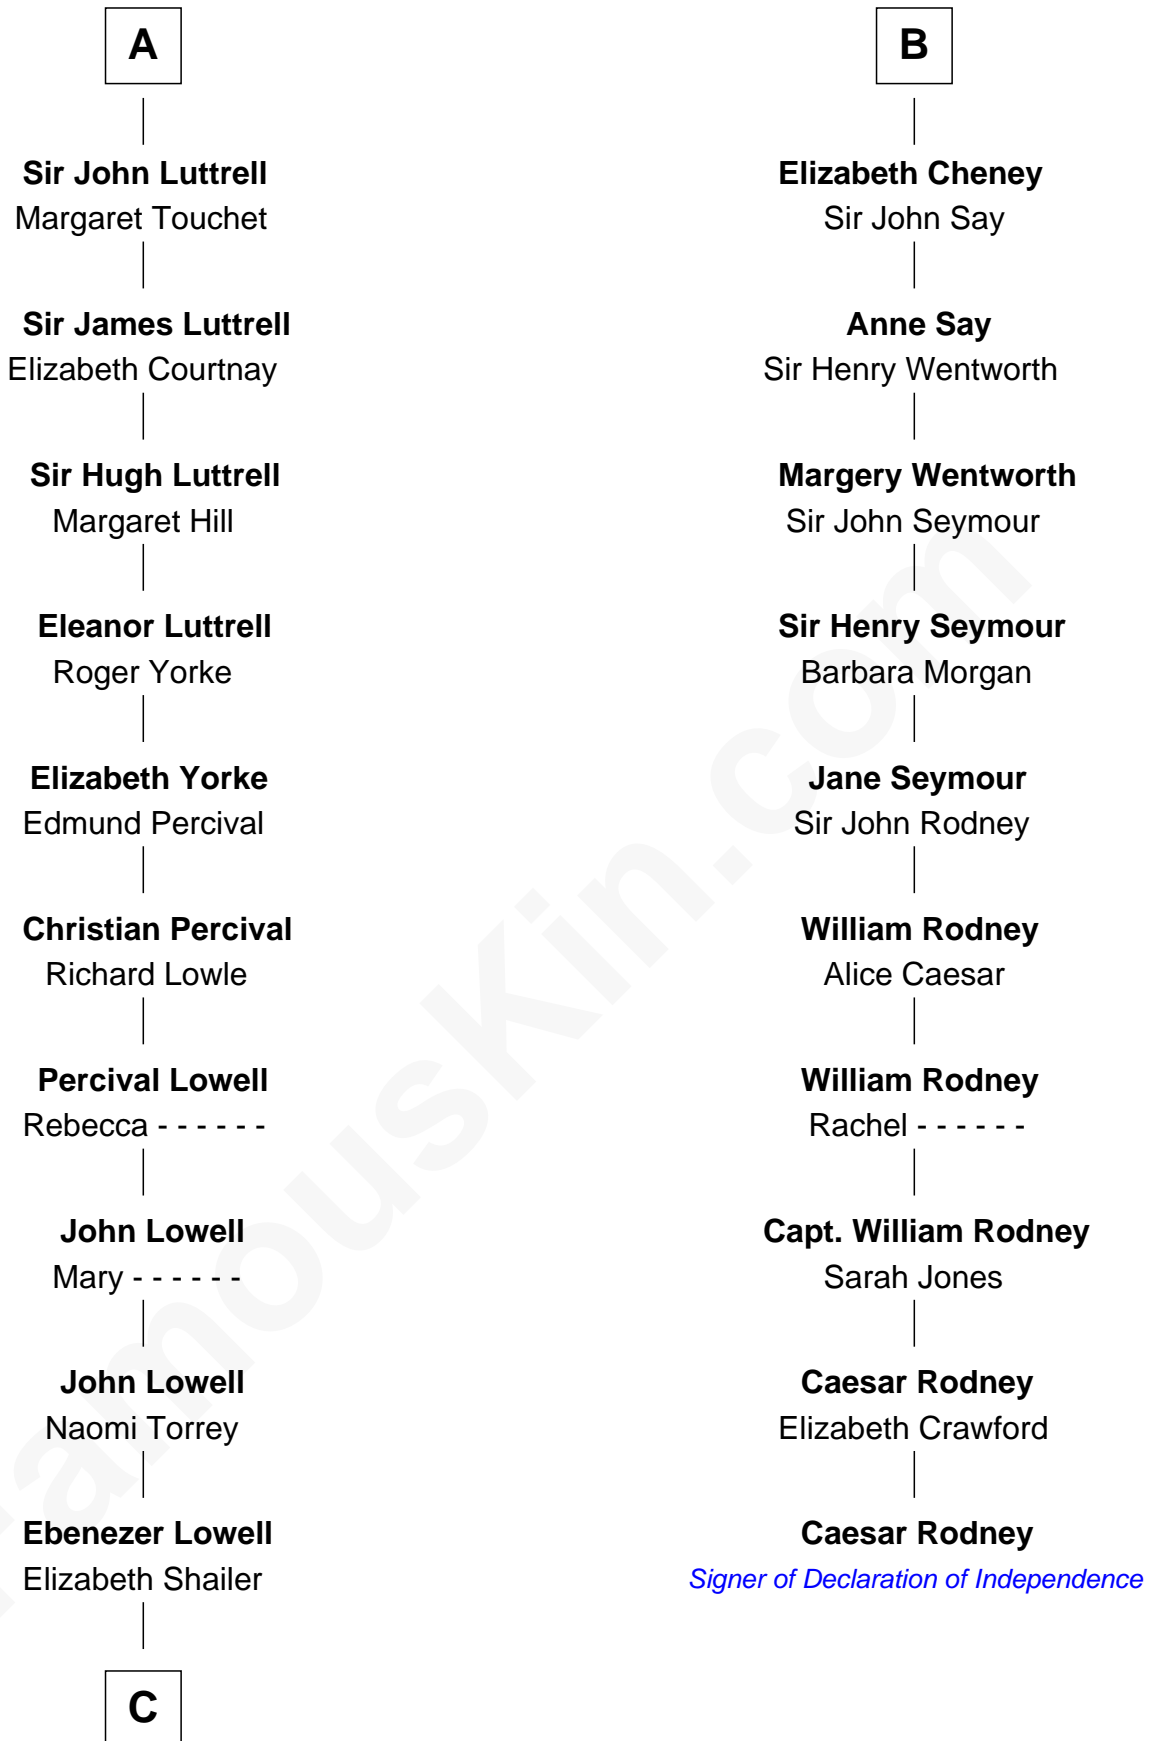

FamousKin.com
Relationship Chart of
James Russell Lowell
American "Fireside" Poet

16th cousin 4 times removed of

Caesar Rodney
Signer of the Declaration of Independence

C

—
Rev. John Lowell

Sarah Champney

—
John Lowell

Rebecca Russell

—
Rev. Charles Lowell

Harriet Brackett Spence

—
James Russell Lowell

American "Fireside" Poet

FamousKin.com