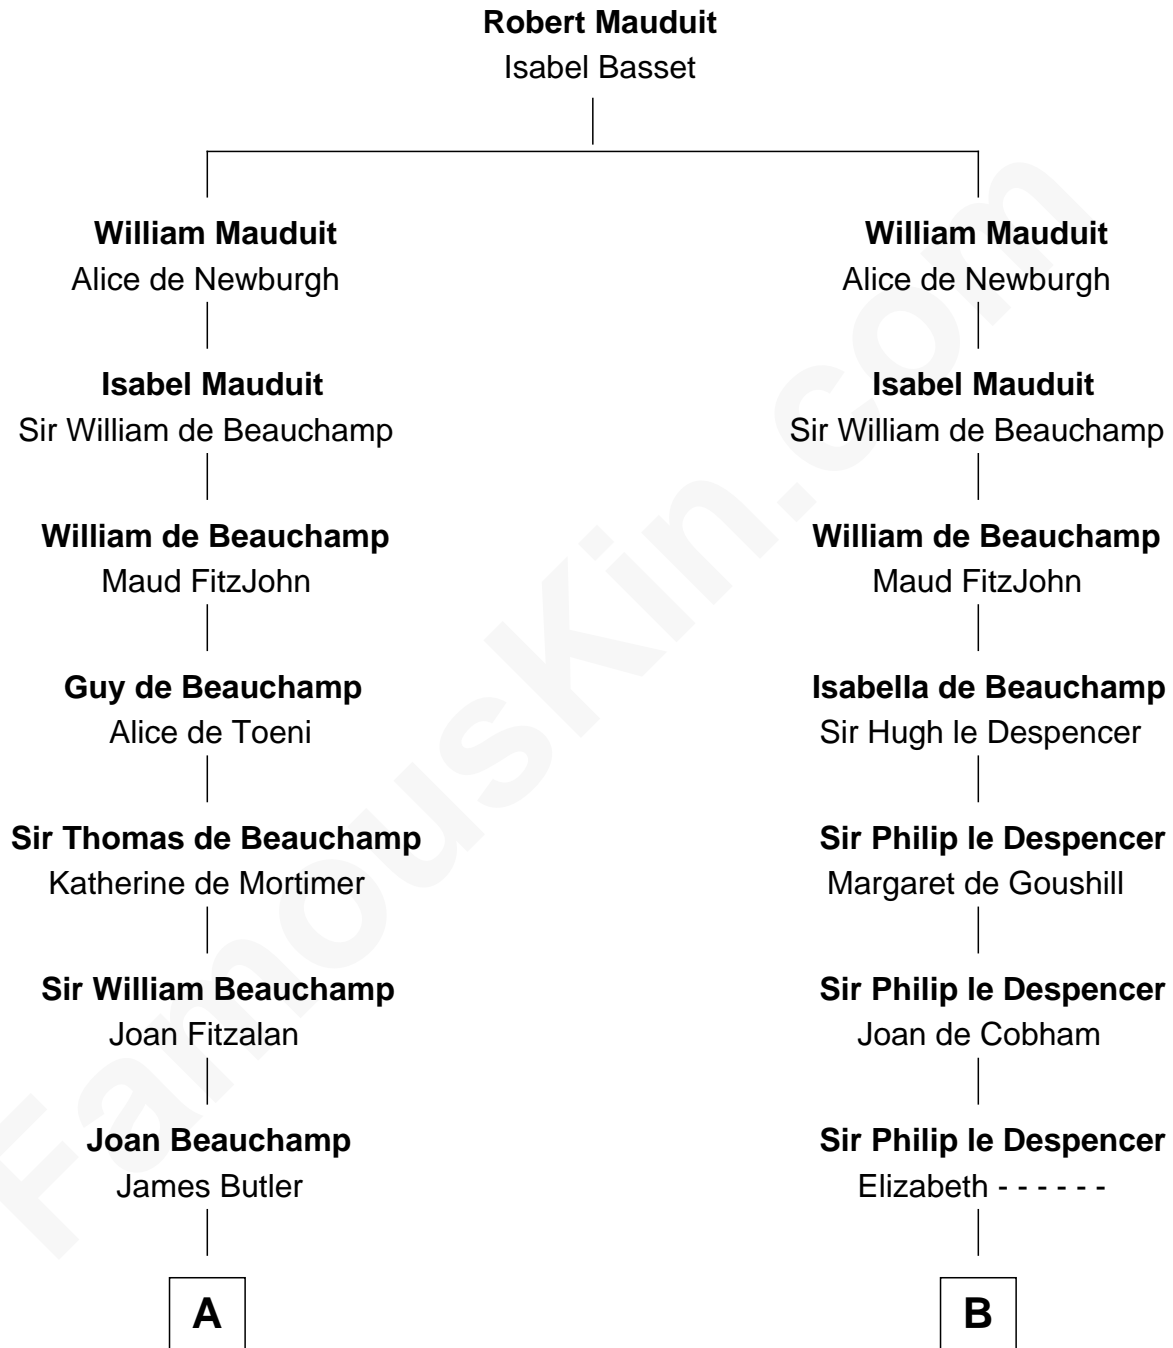

FamousKin.com
Relationship Chart of
James Russell Lowell
American "Fireside" Poet

18th cousin 2 times removed of

Caesar Rodney
Signer of the Declaration of Independence

C

James Russell
Katharine Graves

Rebecca Russell
John Lowell

Rev. Charles Lowell
Harriet Brackett Spence

James Russell Lowell
American "Fireside" Poet

D

Caesar Rodney
Elizabeth Crawford

Caesar Rodney
Signer of Declaration of Independence

FamousKin.com