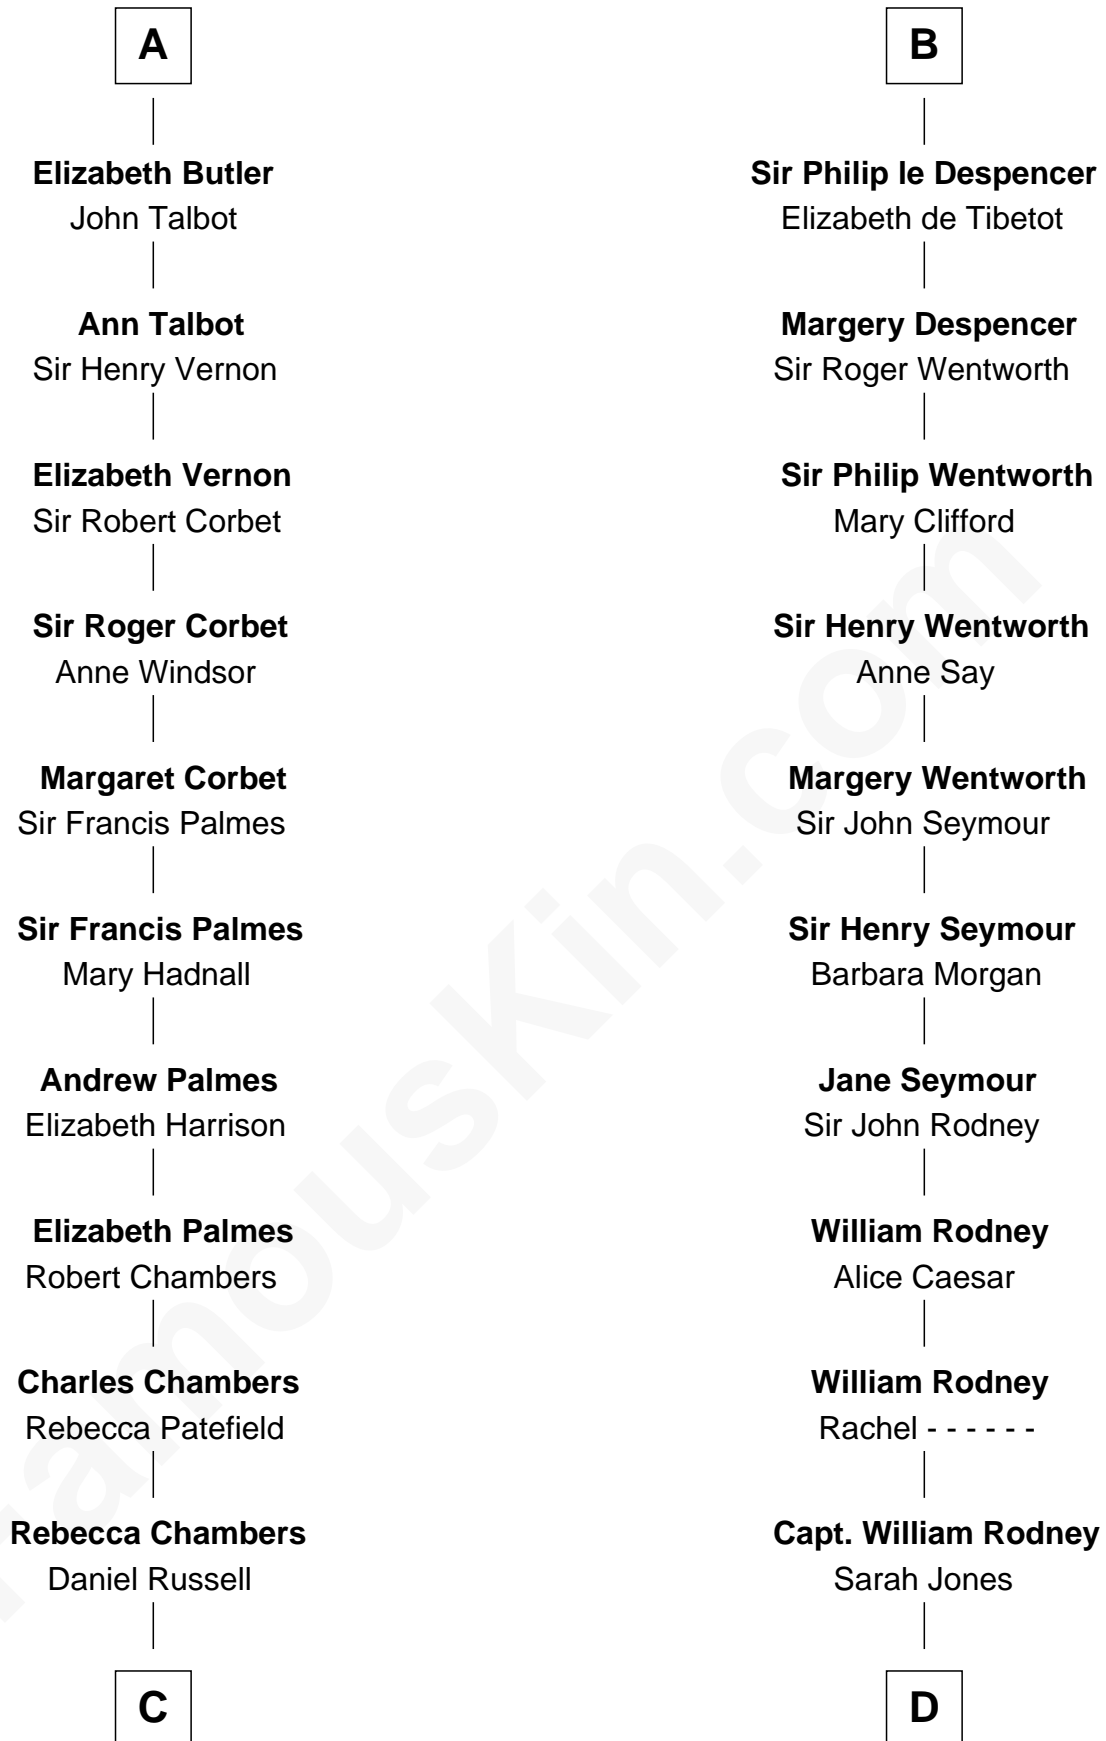

FamousKin.com
Relationship Chart of
James Russell Lowell
American "Fireside" Poet

18th cousin 2 times removed of

Caesar Rodney
Signer of the Declaration of Independence

C

James Russell
Katharine Graves

Rebecca Russell
John Lowell