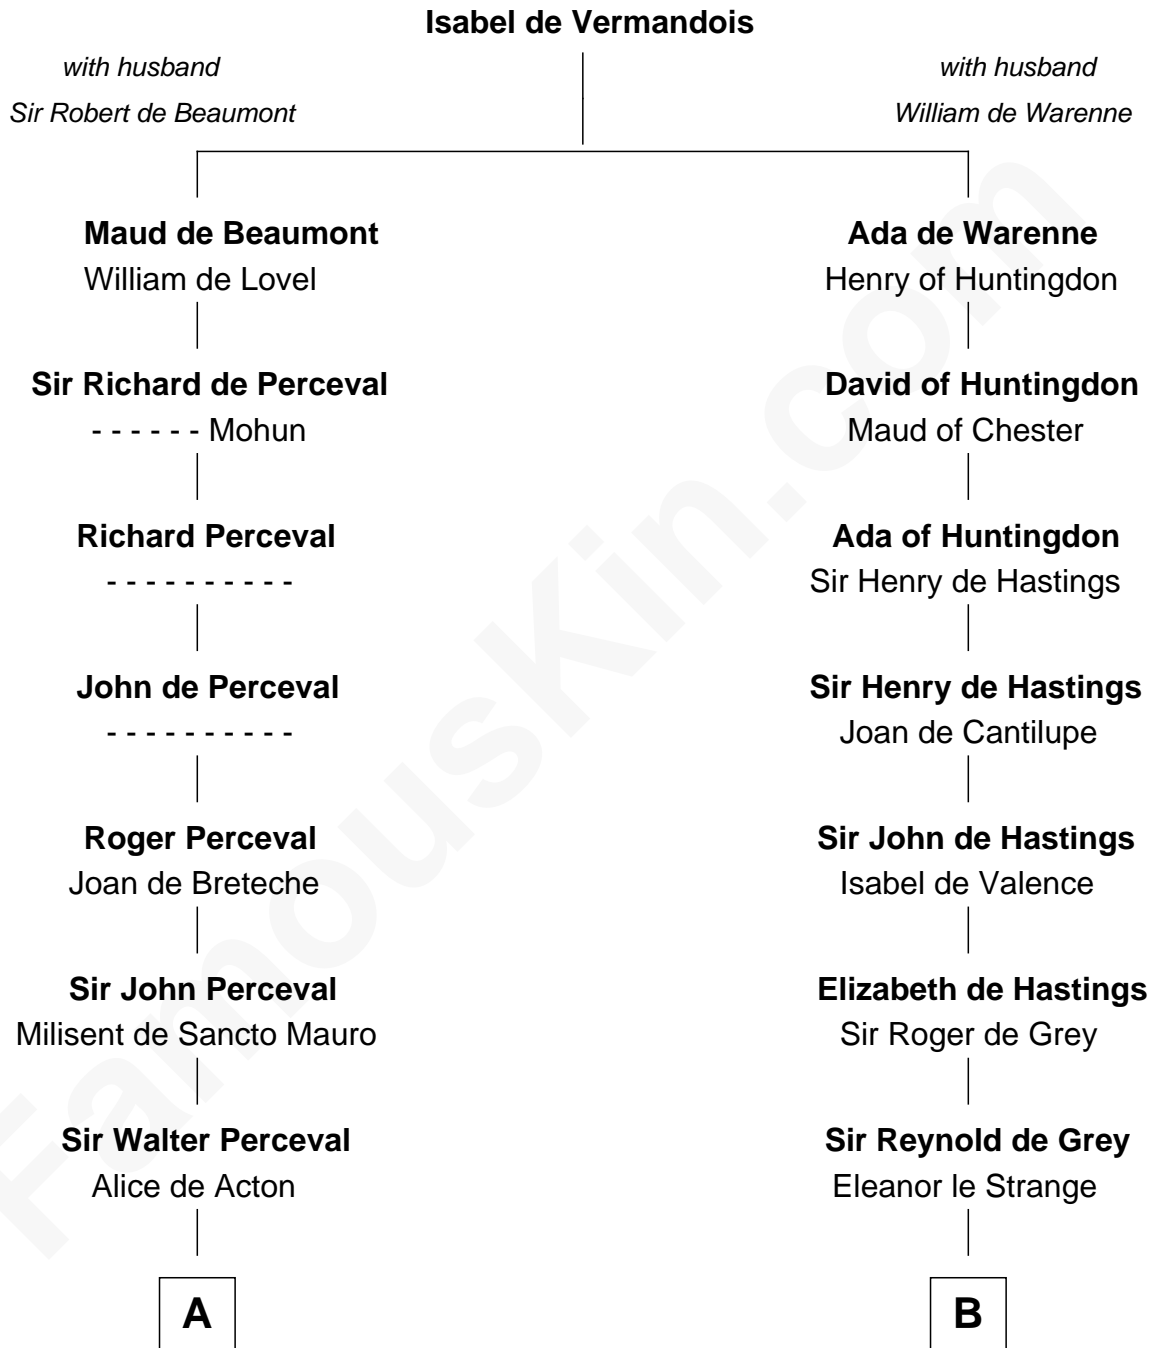

FamousKin.com
Relationship Chart of
James Russell Lowell
American "Fireside" Poet

18th cousin 3 times removed of

Caesar Rodney
Signer of the Declaration of Independence

C

Ebenezer Lowell
Elizabeth Shailer