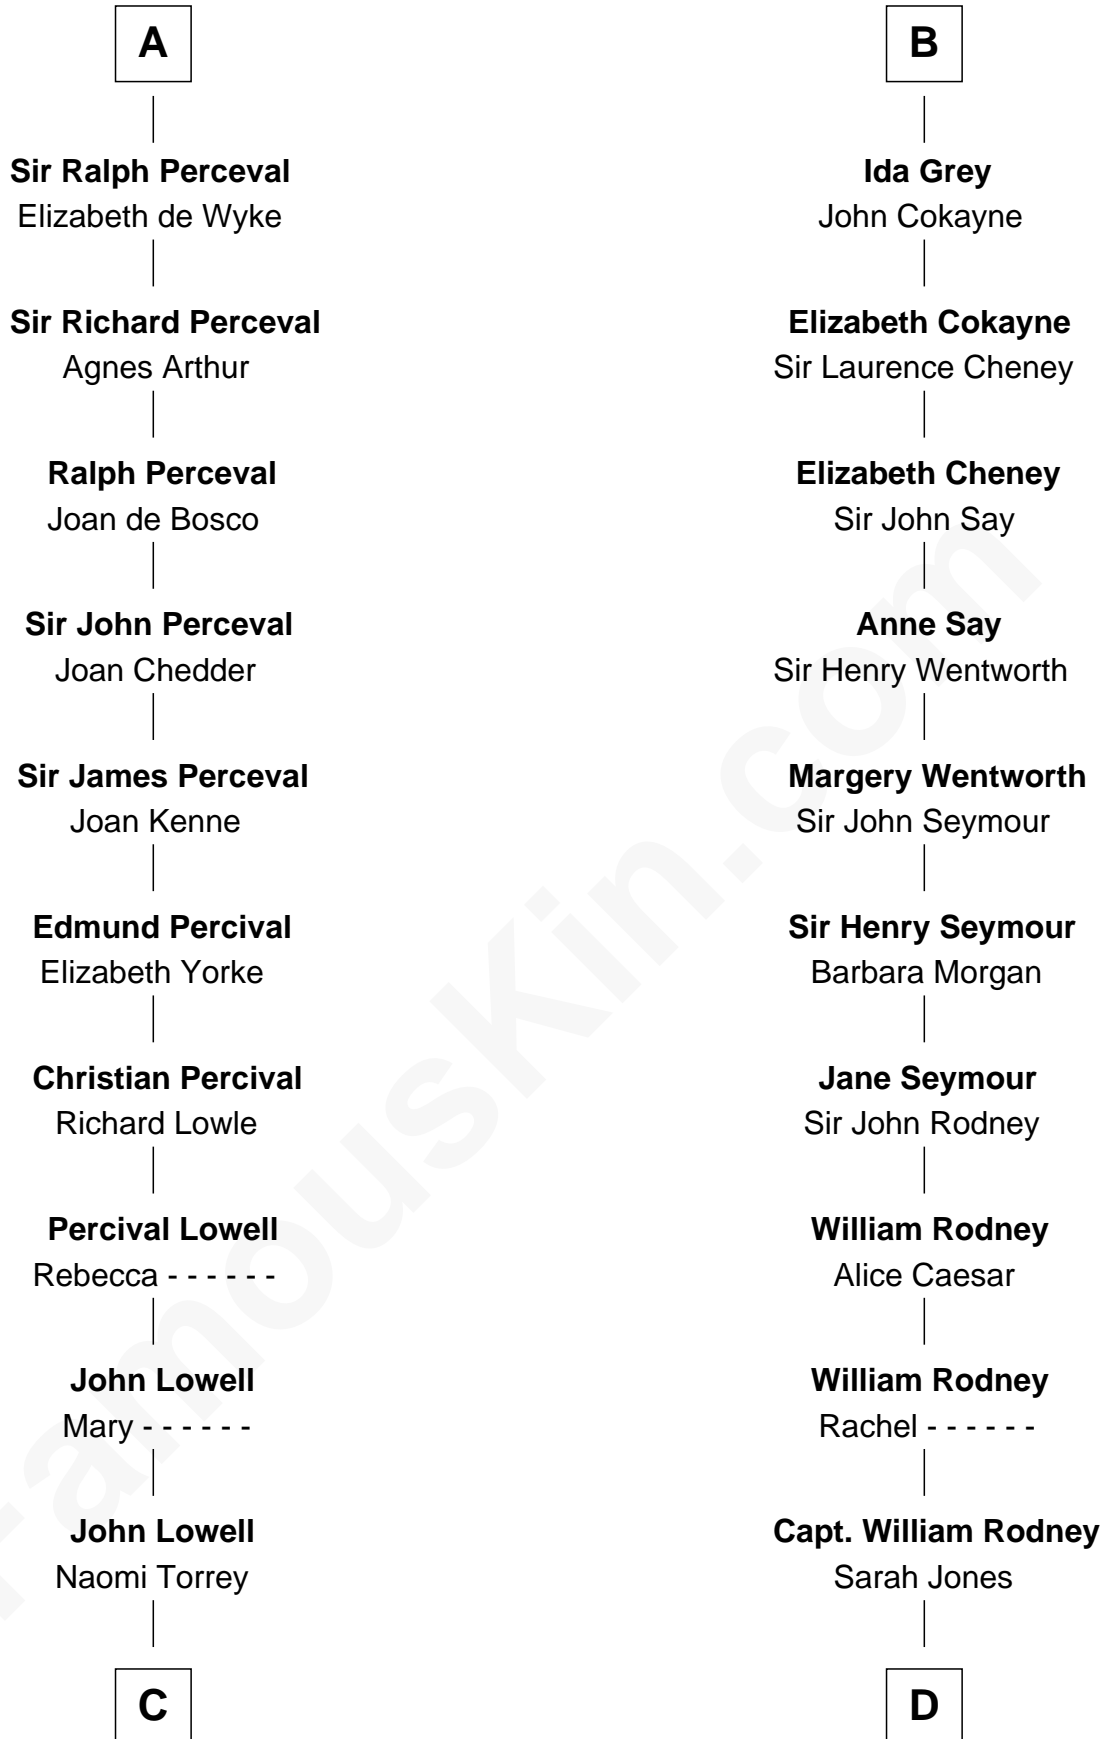

FamousKin.com
Relationship Chart of
James Russell Lowell
American "Fireside" Poet

18th cousin 3 times removed of

Caesar Rodney
Signer of the Declaration of Independence

C

Ebenezer Lowell
Elizabeth Shailer