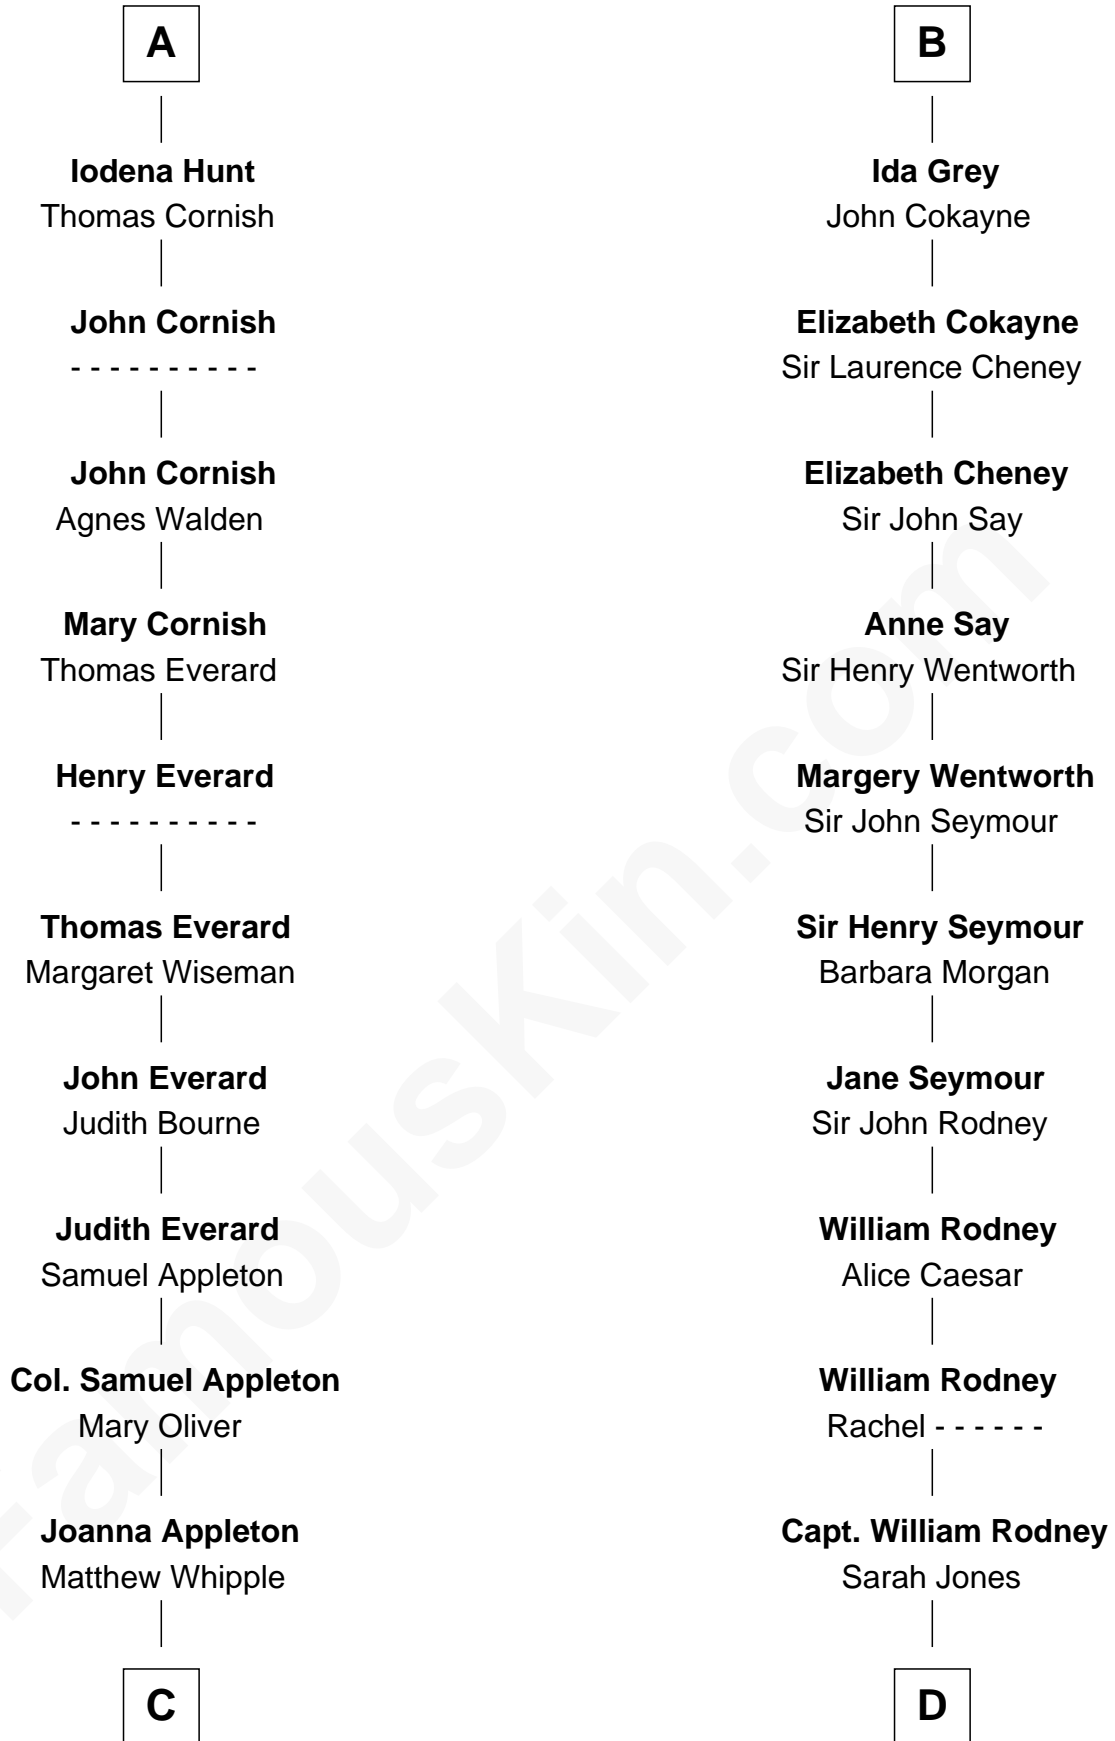

**FamousKin.com**  
**Relationship Chart of**  
**James Russell Lowell**  
*American "Fireside" Poet*

18th cousin 3 times removed of

**Caesar Rodney**  
*Signer of the Declaration of Independence*

**C**

**William Whipple**

Mary Cutts

**Mary Whipple**

Robert Traill

**Mary Whipple Traill**

Keith Spence

**Harriet Brackett Spence**

Rev. Charles Lowell

**James Russell Lowell**