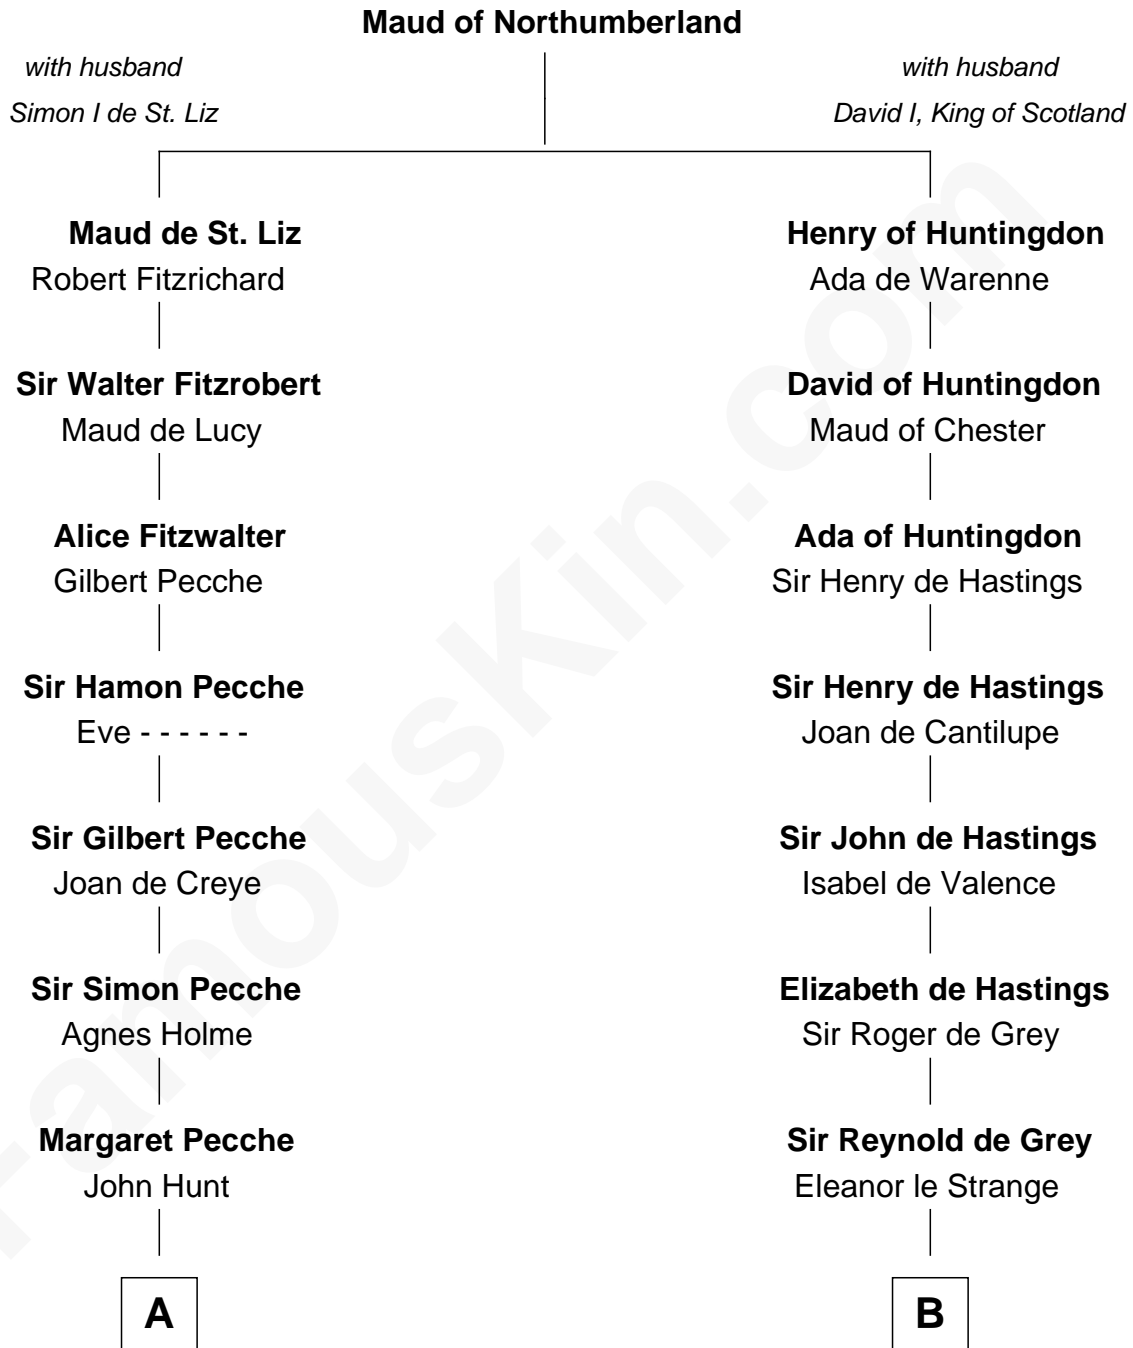

**FamousKin.com**  
**Relationship Chart of**  
**James Russell Lowell**  
*American "Fireside" Poet*

18th cousin 3 times removed of

**Caesar Rodney**  
*Signer of the Declaration of Independence*

**C**

**William Whipple**

Mary Cutts

**Mary Whipple**

Robert Traill

**Mary Whipple Traill**

Keith Spence

**Harriet Brackett Spence**

Rev. Charles Lowell

**James Russell Lowell**