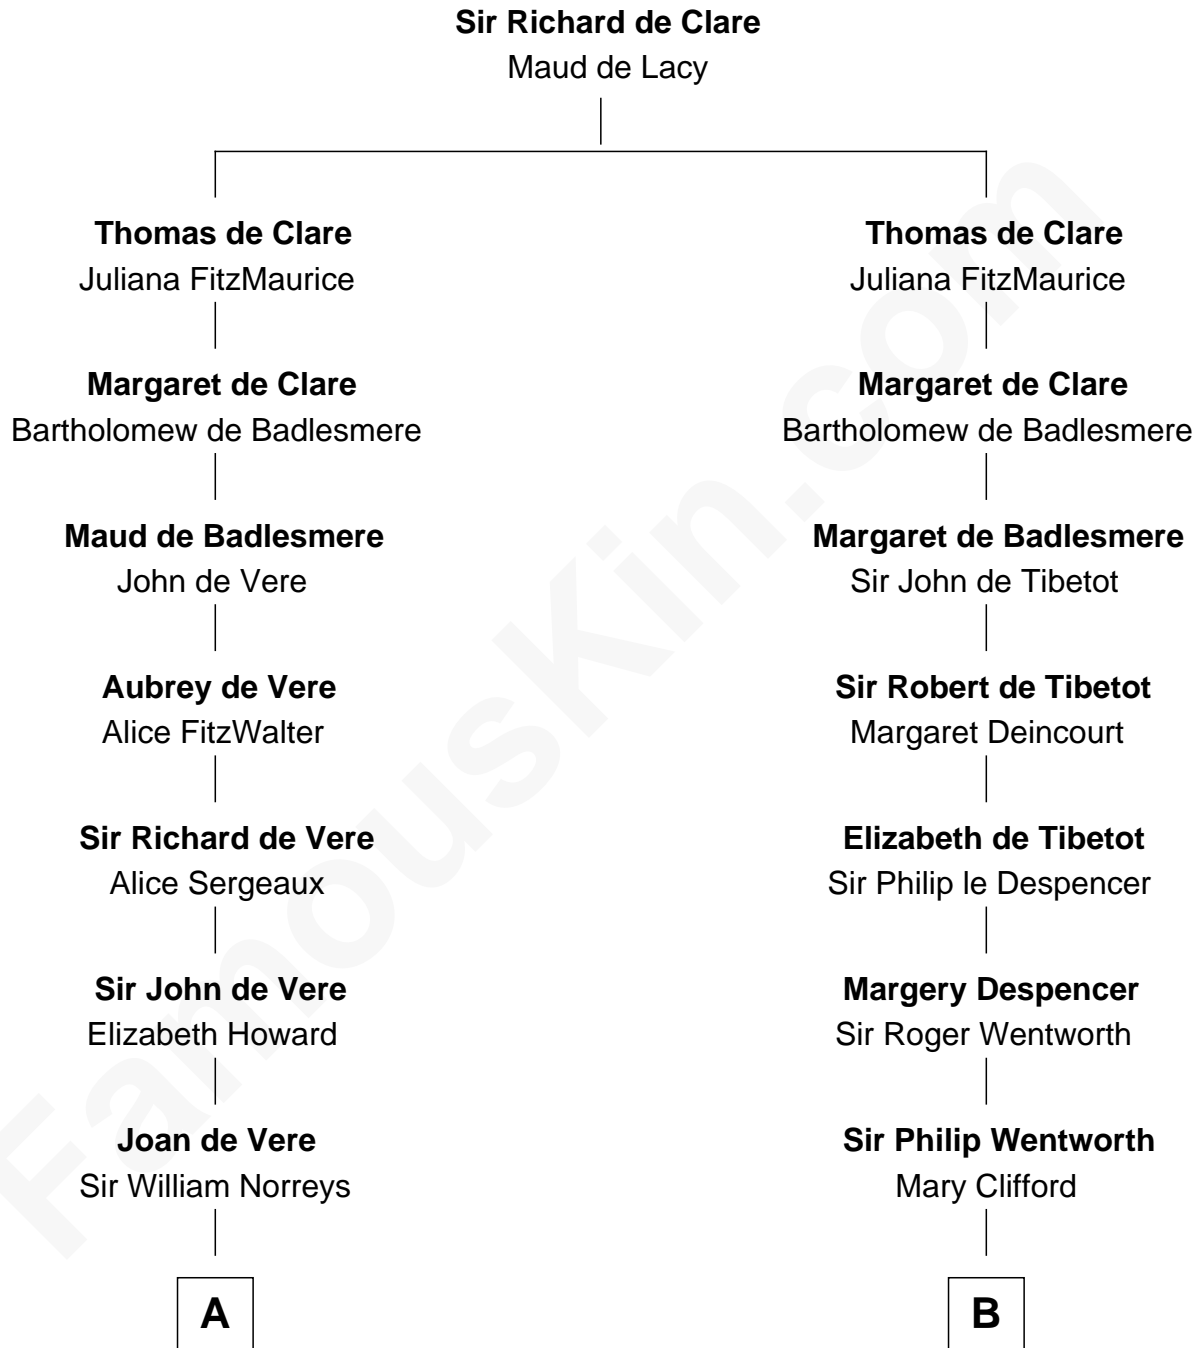

**FamousKin.com**  
**Relationship Chart of**  
**James Russell Lowell**  
*American "Fireside" Poet*

15th cousin 3 times removed of

**Caesar Rodney**  
*Signer of the Declaration of Independence*

C

Rev. Charles Lowell  
Harriet Brackett Spence

James Russell Lowell  
*American "Fireside" Poet*

FamousKin.com