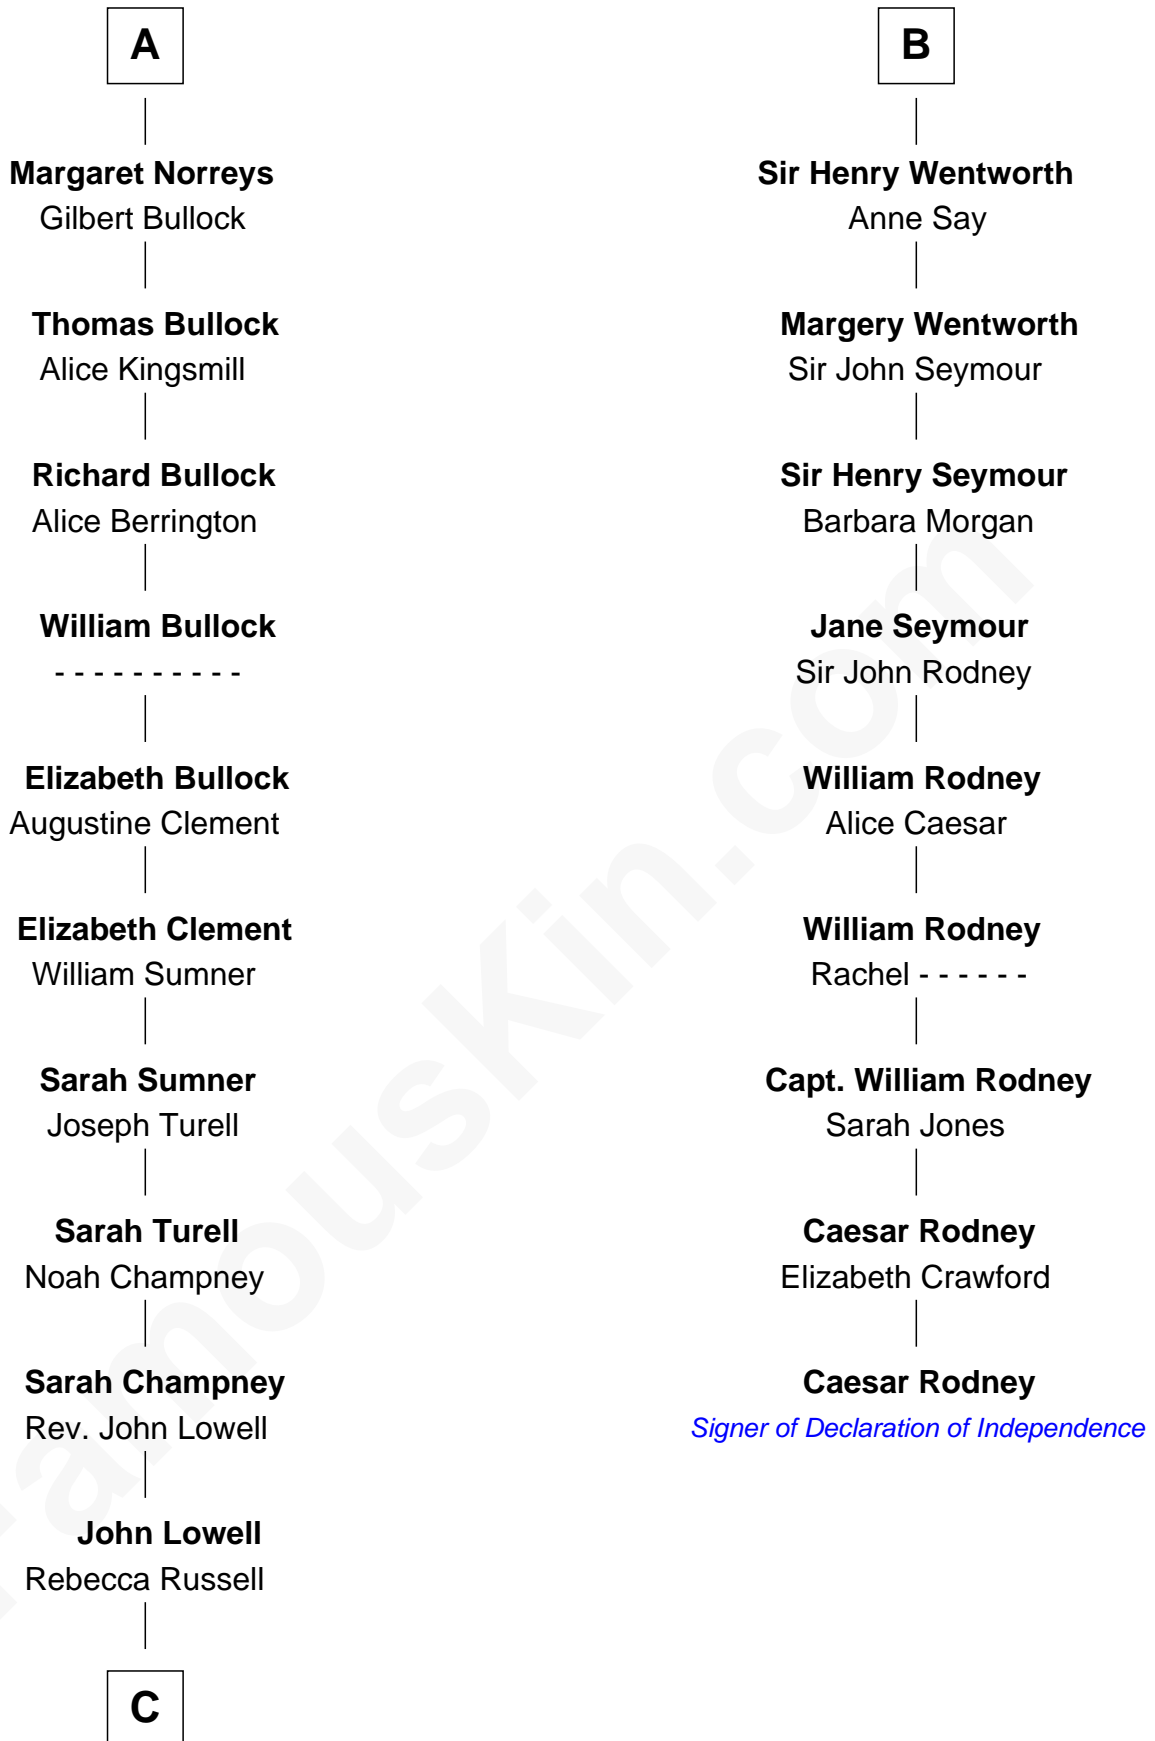

**FamousKin.com**  
**Relationship Chart of**  
**James Russell Lowell**  
*American "Fireside" Poet*

15th cousin 3 times removed of

**Caesar Rodney**  
*Signer of the Declaration of Independence*

C

Rev. Charles Lowell  
Harriet Brackett Spence

James Russell Lowell  
*American "Fireside" Poet*

FamousKin.com