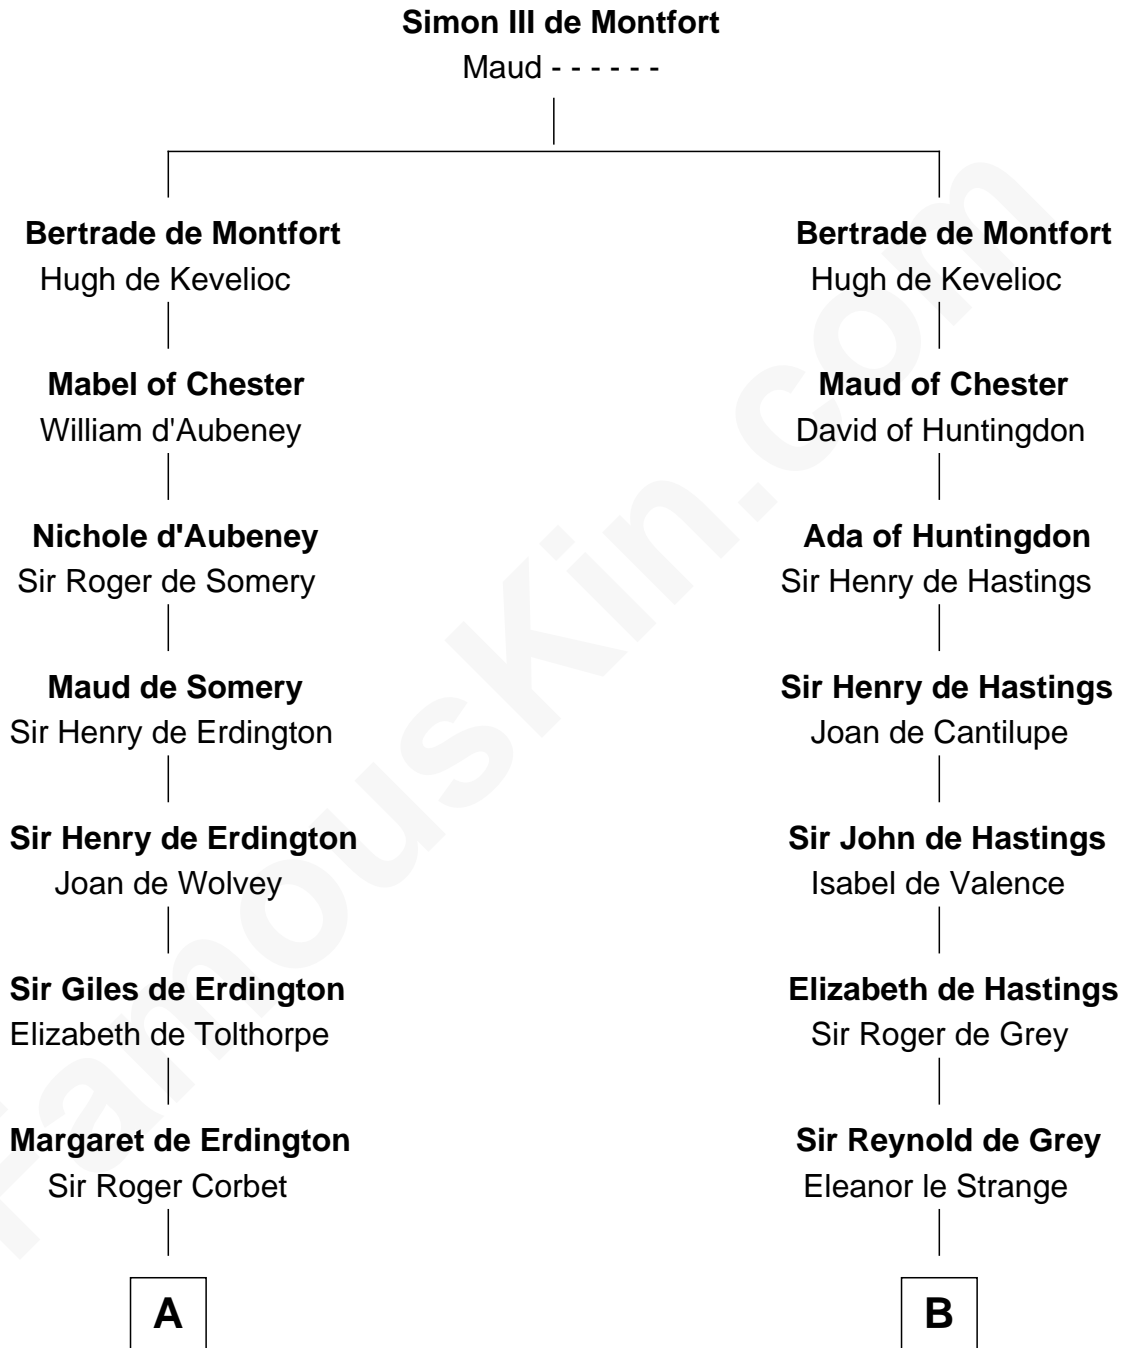

**FamousKin.com**  
**Relationship Chart of**  
**James Russell Lowell**  
*American "Fireside" Poet*

18th cousin 3 times removed of

**Caesar Rodney**  
*Signer of the Declaration of Independence*

**C**

**Rebecca Chambers**

Daniel Russell

**James Russell**

Katharine Graves

**Rebecca Russell**

John Lowell

**Rev. Charles Lowell**

Harriet Brackett Spence

**James Russell Lowell**