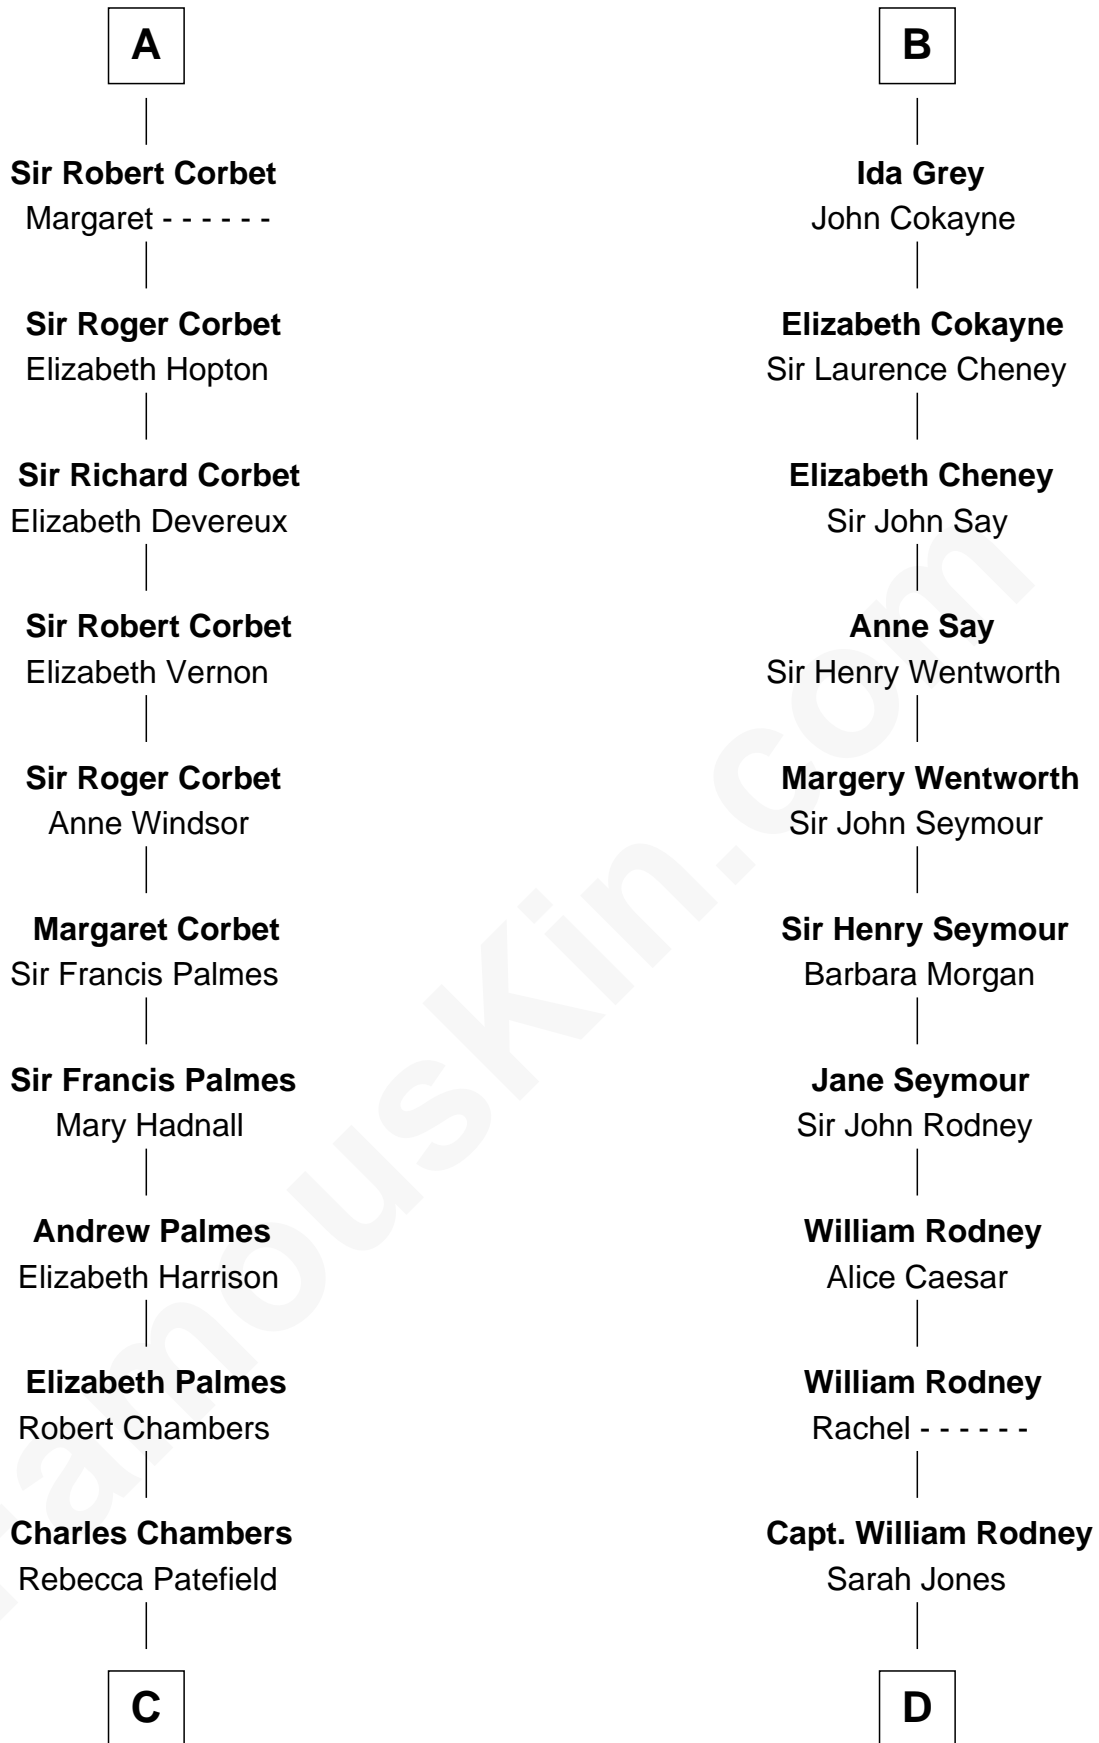

**FamousKin.com**  
**Relationship Chart of**  
**James Russell Lowell**  
*American "Fireside" Poet*

18th cousin 3 times removed of

**Caesar Rodney**  
*Signer of the Declaration of Independence*

**C**

**Rebecca Chambers**

Daniel Russell

**James Russell**

Katharine Graves

**Rebecca Russell**

John Lowell

**Rev. Charles Lowell**

Harriet Brackett Spence

**James Russell Lowell**