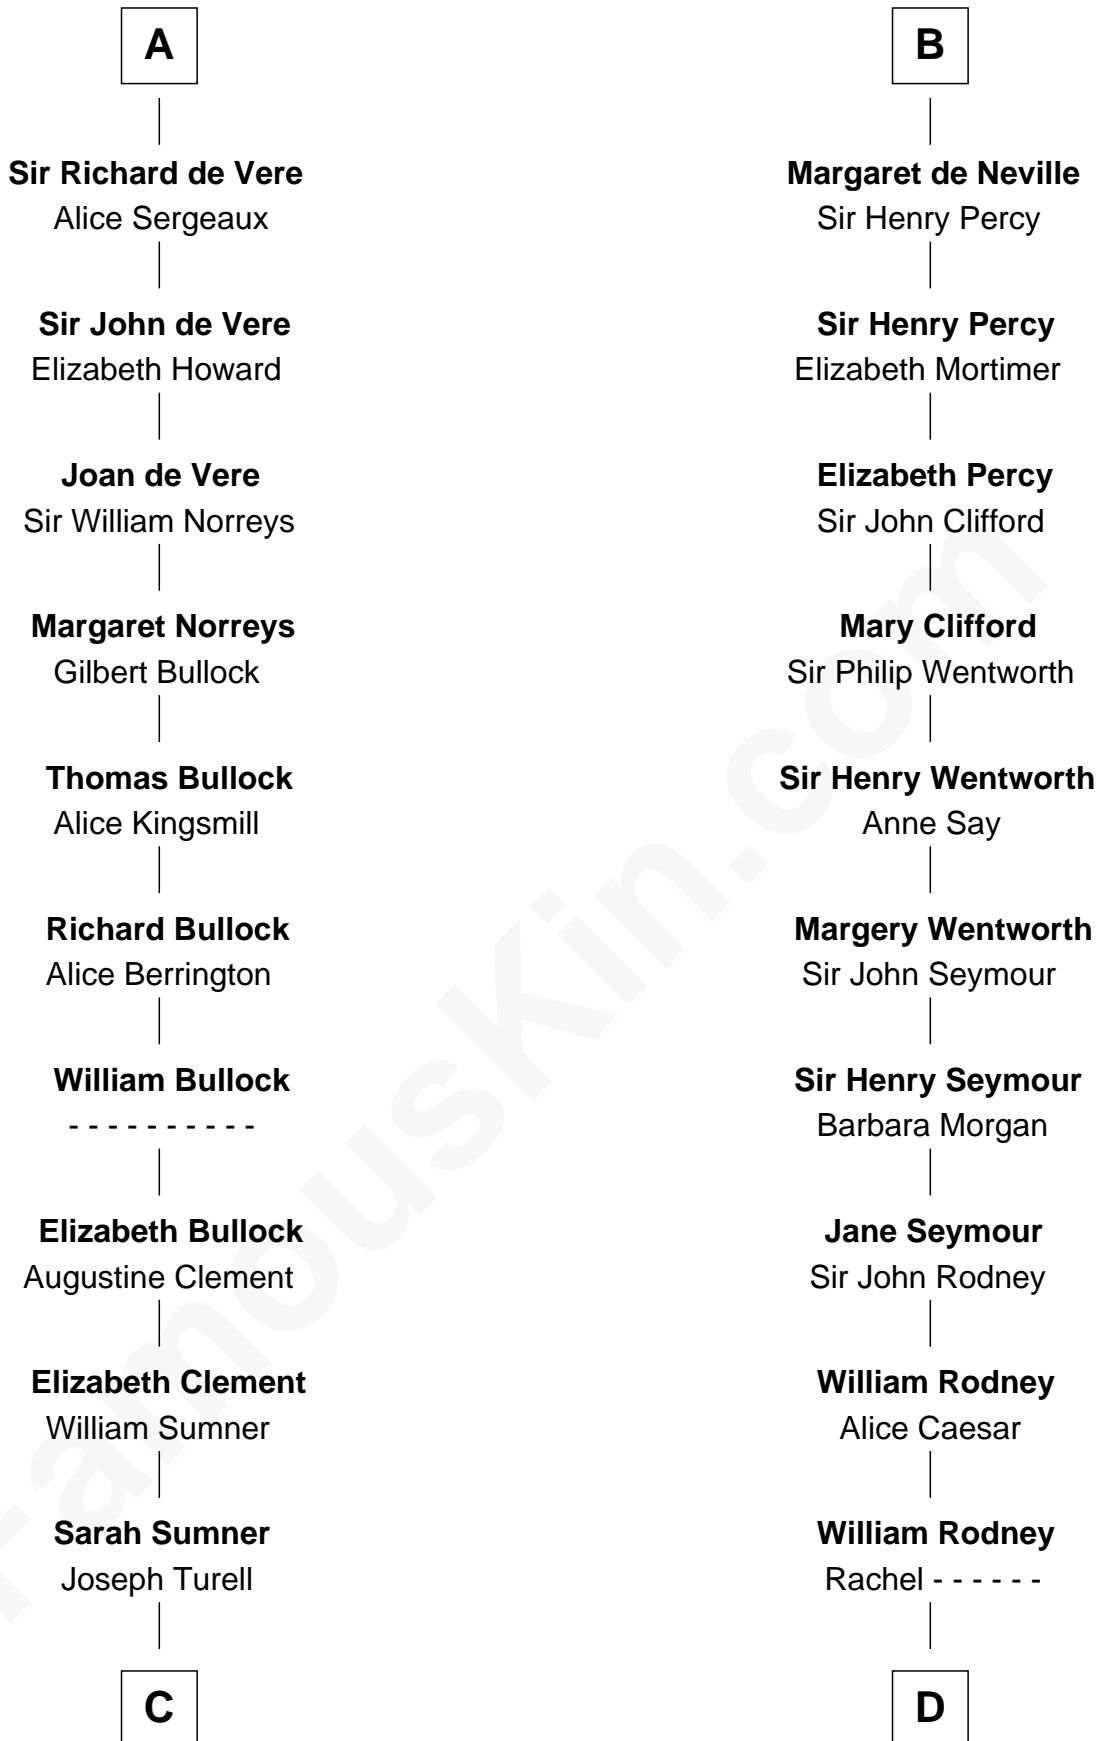

FamousKin.com
Relationship Chart of
James Russell Lowell
American "Fireside" Poet

19th cousin 2 times removed of

Caesar Rodney
Signer of the Declaration of Independence

C

Sarah Turell
Noah Champney

Sarah Champney
Rev. John Lowell

John Lowell
Rebecca Russell

Rev. Charles Lowell
Harriet Brackett Spence

James Russell Lowell
American "Fireside" Poet

D

Capt. William Rodney
Sarah Jones

Caesar Rodney
Elizabeth Crawford

Caesar Rodney
Signer of Declaration of Independence