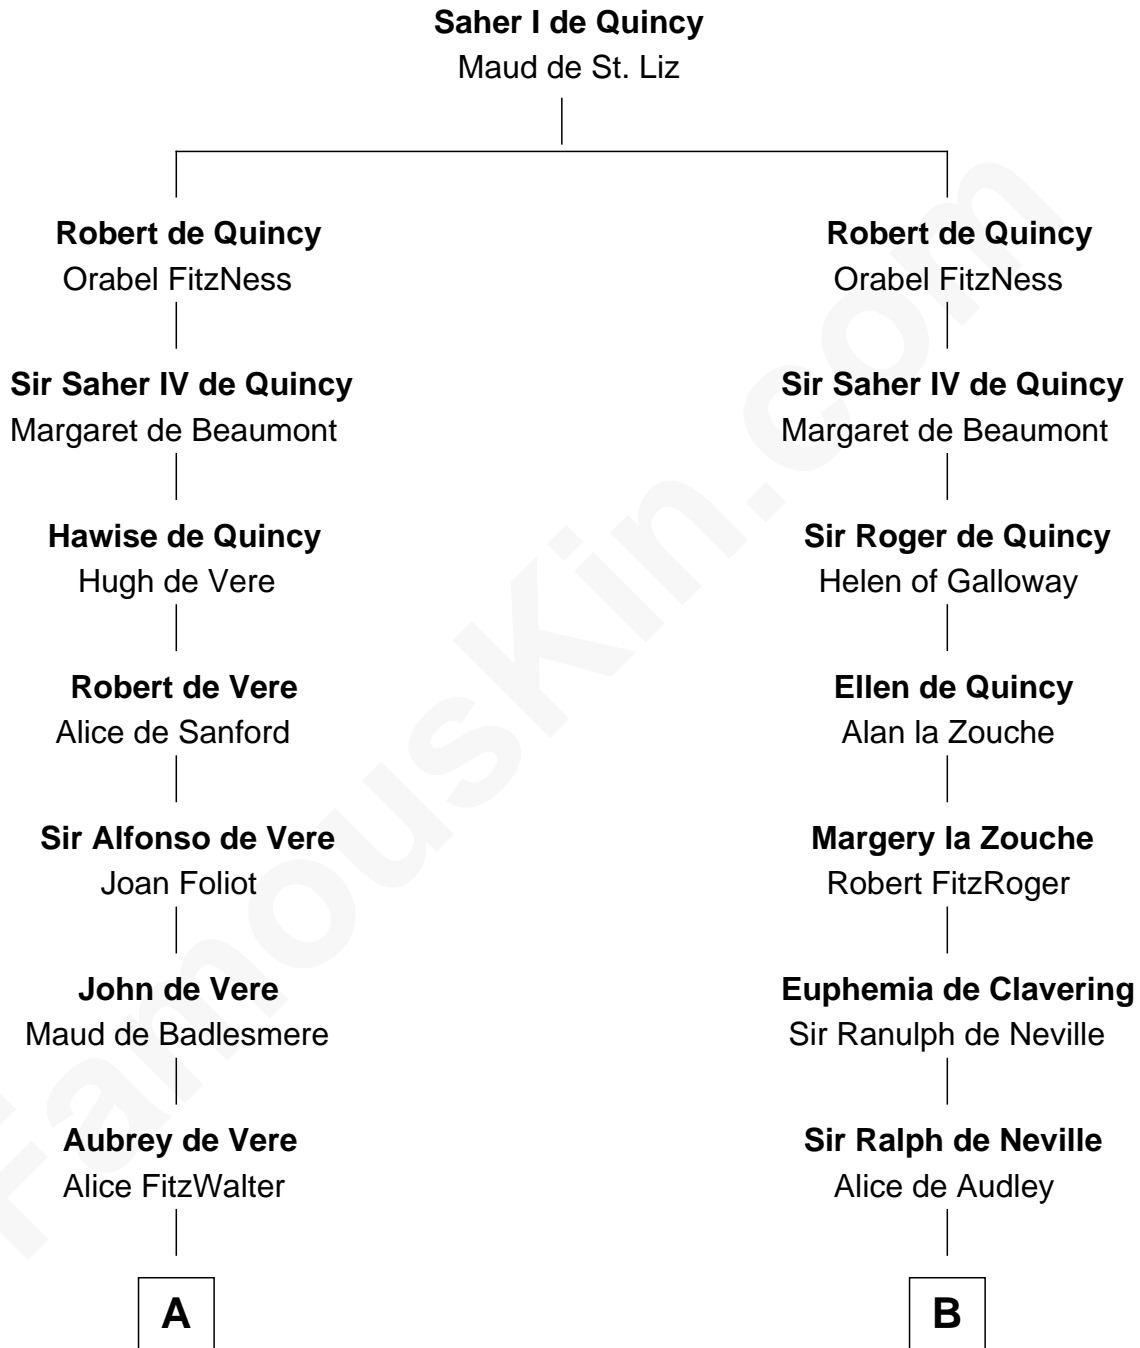

FamousKin.com
Relationship Chart of
James Russell Lowell
American "Fireside" Poet

19th cousin 2 times removed of

Caesar Rodney
Signer of the Declaration of Independence

C

Sarah Turell
Noah Champney

Sarah Champney
Rev. John Lowell