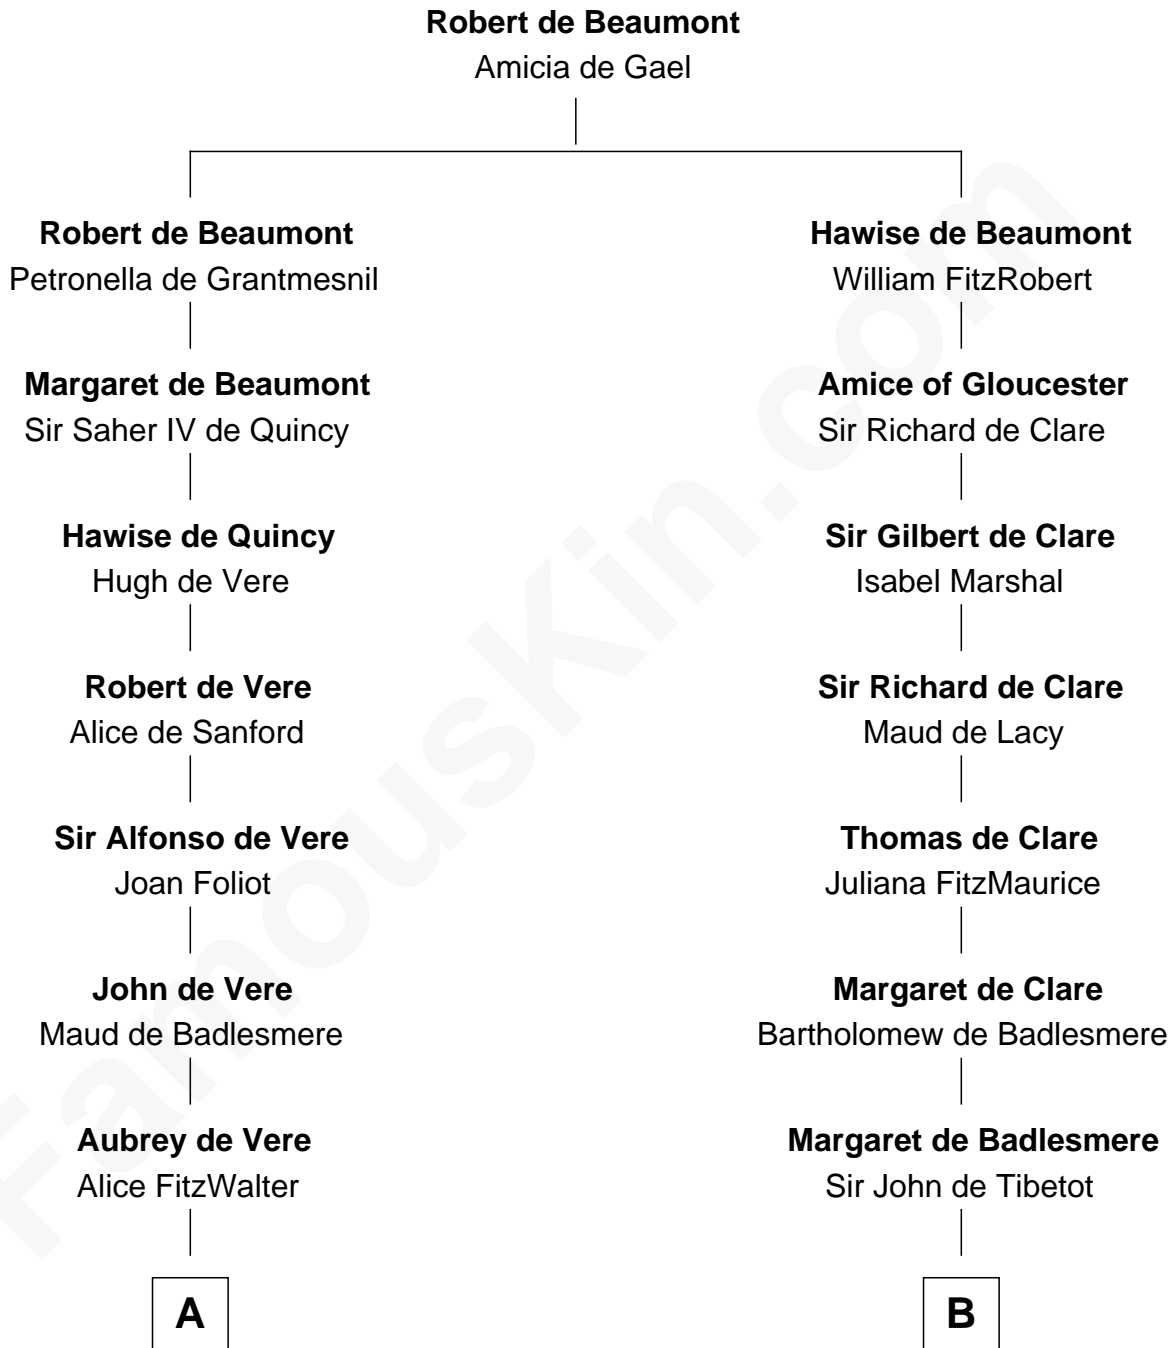

**FamousKin.com**  
**Relationship Chart of**  
**James Russell Lowell**  
*American "Fireside" Poet*

19th cousin 2 times removed of

**Caesar Rodney**  
*Signer of the Declaration of Independence*

**C**

**Sarah Turell**  
Noah Champney

**Caesar Rodney**  
Elizabeth Crawford

**Caesar Rodney**  
*Signer of Declaration of Independence*

FamousKin.com