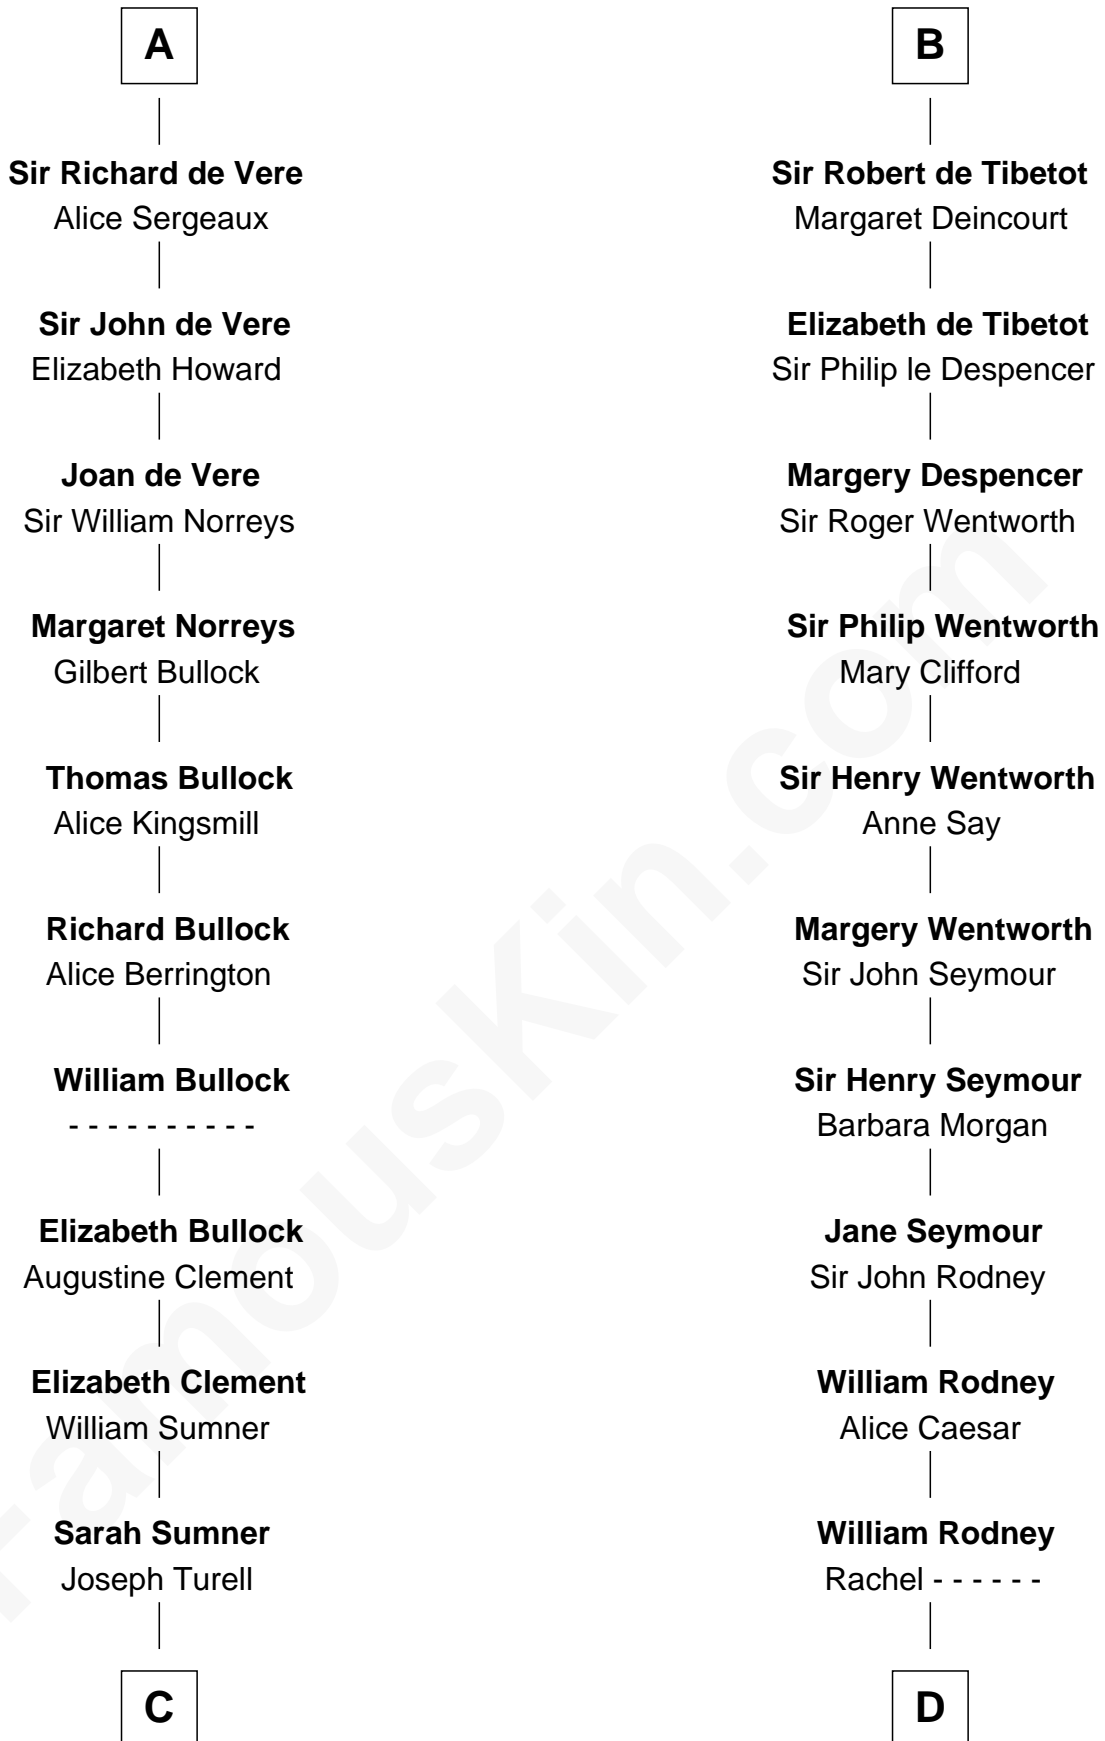

**FamousKin.com**  
**Relationship Chart of**  
**James Russell Lowell**  
*American "Fireside" Poet*

19th cousin 2 times removed of

**Caesar Rodney**  
*Signer of the Declaration of Independence*

**C**

**Sarah Turell**  
Noah Champney