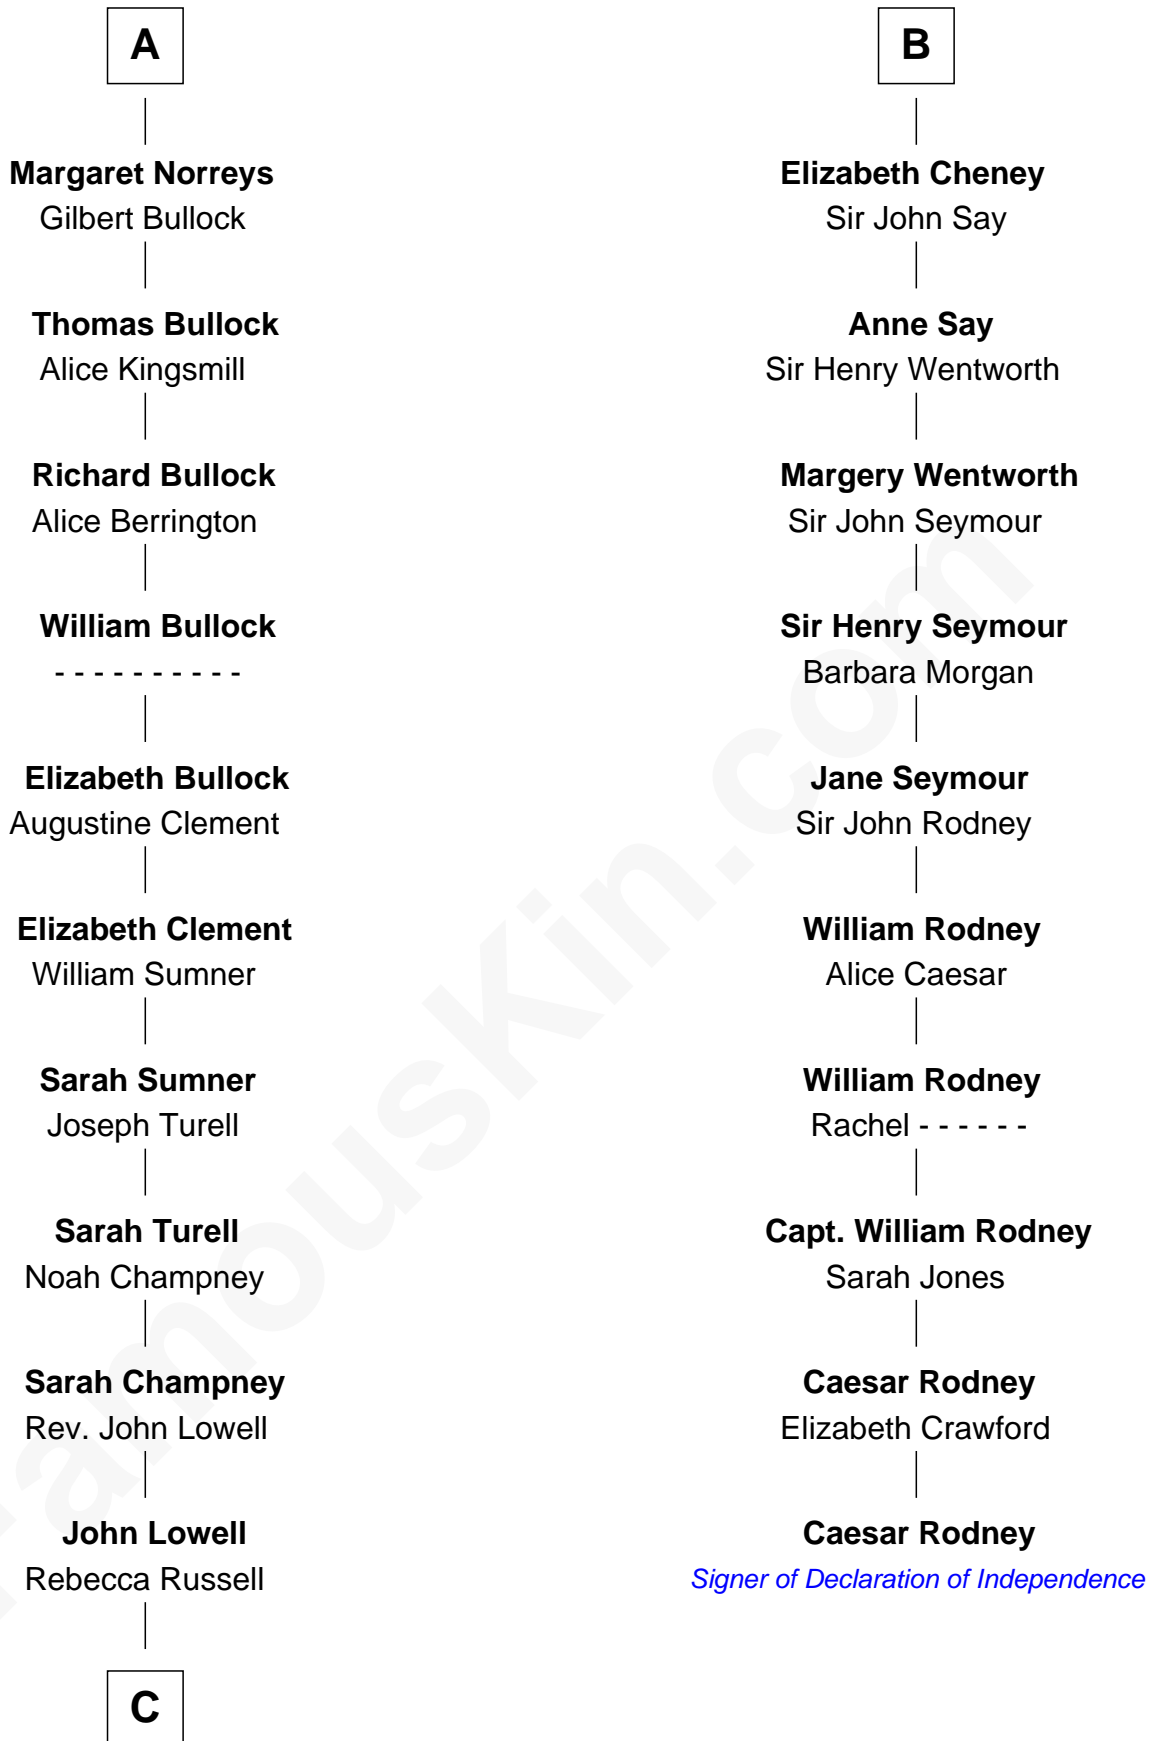

**FamousKin.com**  
**Relationship Chart of**  
**James Russell Lowell**  
*American "Fireside" Poet*

16th cousin 2 times removed of

**Caesar Rodney**  
*Signer of the Declaration of Independence*

C

Rev. Charles Lowell  
Harriet Brackett Spence

James Russell Lowell  
*American "Fireside" Poet*

FamousKin.com